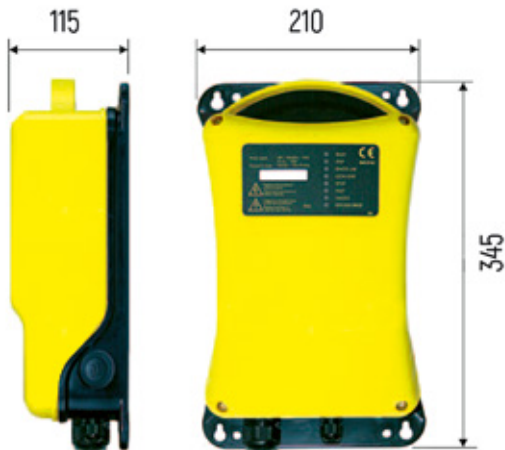

JUMP

DIMENSIONS (in mm)

9 keys + Start/Stop:

13 keys + Start/Stop:

Battery Charger in alternative current (220V a.c.):

Battery Charger in direct current (12V d.c.):

Outdoor Receiver:

Receiver for Control board: