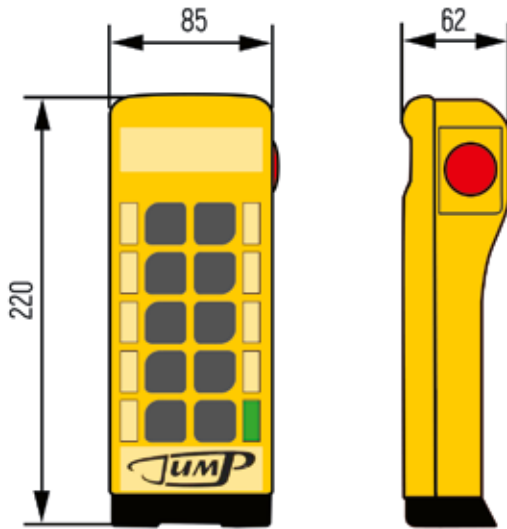

JUMP

DIMENSIONS (in mm)

9 keys + Start/Stop:

13 keys + Start/Stop:

Battery Charger in alternative current (220V a.c.):

Battery Charger in direct current (12V d.c.):

Outdoor Receiver:

Receiver for Control board: