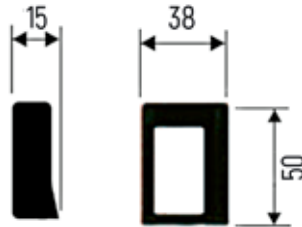

JUMP

DIMENSIONS (in mm)

9 keys + Start/Stop:

13 keys + Start/Stop:

Battery Charger in alternative current (220V a.c.):

Battery Charger in direct current (12V d.c.):

Outdoor Receiver:

Receiver for Control board: