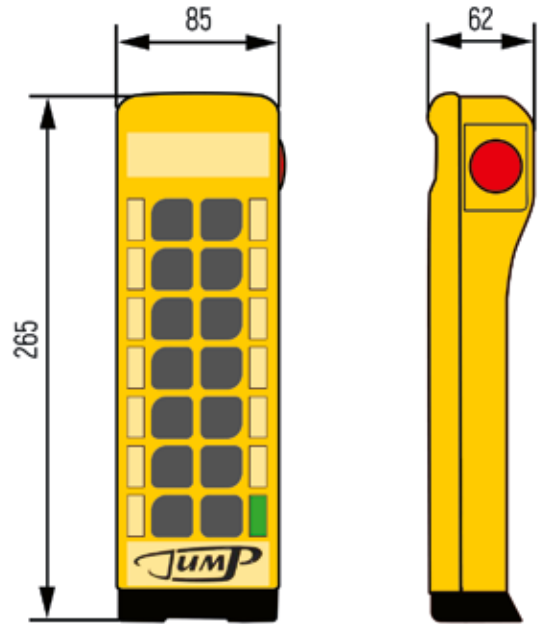

JUMP

DIMENSIONS (in mm)

9 keys + Start/Stop:

13 keys + Start/Stop:

Battery Charger in alternative current (220V a.c.):

Battery Charger in direct current (12V d.c.):

Outdoor Receiver:

Receiver for Control board: