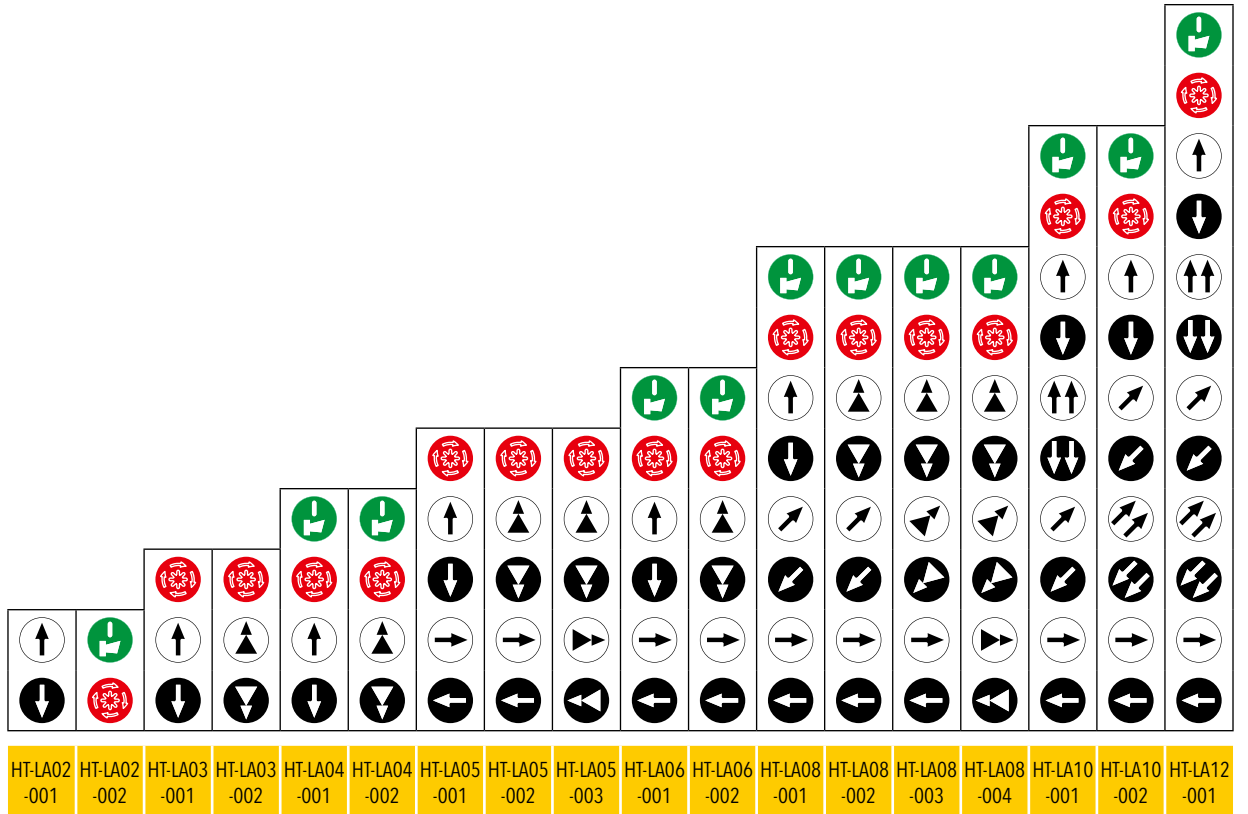

LADY

DIMENSIONS (in mm)

Standard execution:

- 1NO
- 1NO
- 2NO P
- 1NO
- 2NO P
- 1NO
- 1NO
- 2NO P
- 1NC
- 1NO
- 2NO P
- 1NO
- 2NO P
- 1NO
- 1NO
- 2NO P

LADY

STANDARD INTERNATIONAL SYMBOLS FOR PUSH-BUTTONS

Up	Down	Right	Left	Forward	Backward	Rotate Right	Rotate Left	Fast	Slow
HT-LASY-001	HT-LASY-002	HT-LASY-003	HT-LASY-004	HT-LASY-005	HT-LASY-006	HT-LASY-007	HT-LASY-008	HT-LASY-030	HT-LASY-032
HT-LASY-009	HT-LASY-010	HT-LASY-011	HT-LASY-012	HT-LASY-013	HT-LASY-014	HT-LASY-015	HT-LASY-016	HT-LASY-031	HT-LASY-033
HT-LASY-017	HT-LASY-018	HT-LASY-019	HT-LASY-020	HT-LASY-021	HT-LASY-022	HT-LASY-023	HT-LASY-024		
Start	Stop	Start alarm	Alarm	Break	Black button				
HT-LASY-025	HT-LASY-029	HT-LASY-026	HT-LASY-027	HT-LASY-028	HT-LASY-034				

SPARE PARTS

POS	CODE	DESCRIPTION	POS	CODE	DESCRIPTION
1	HT-LASY-XXX	Buttons with international symbols	6	HT-LAKO-001	Switching Element 1NC
2	HT-LAET-006	Rubber gasket for 2 push-buttons with ring		HT-LAKO-002	Switching Element 2NC Simultaneous
3	HT-LAET-002	Mushroom head emergency stop button (without push-button element)		HT-LAKO-003	Switching Element 1NO
4	HT-LAET-008	Suspension hanger		HT-LAKO-004	Switching Element 1NO + 1NC
	HT-LA02-000	Empty Enclosure Set* (2 buttons)		HT-LAKO-005	Switching Element 2NO Progressive
	HT-LA03-000	Empty Enclosure Set* (3 buttons)		HT-LAKO-006	Switching Element 2NO Simultaneous
	HT-LA04-000	Empty Enclosure Set* (4 buttons)	7	HT-LAET-009	2÷4 buttons pendant station rubber sleeve
5	HT-LA05-000	Empty Enclosure Set* (5 buttons)		HT-LAET-010	5÷12 buttons pendant station rubber sleeve
	HT-LA06-000	Empty Enclosure Set* (6 buttons)	8	HT-LAET-013	Mechanical interlock
	HT-LA08-000	Empty Enclosure Set* (8 buttons)			
	HT-LA010-000	Empty Enclosure Set* (10 buttons)			
	HT-LA012-000	Empty Enclosure Set* (12 buttons)			

Set*: incl. cover, bottom, sealings, screws e.g.