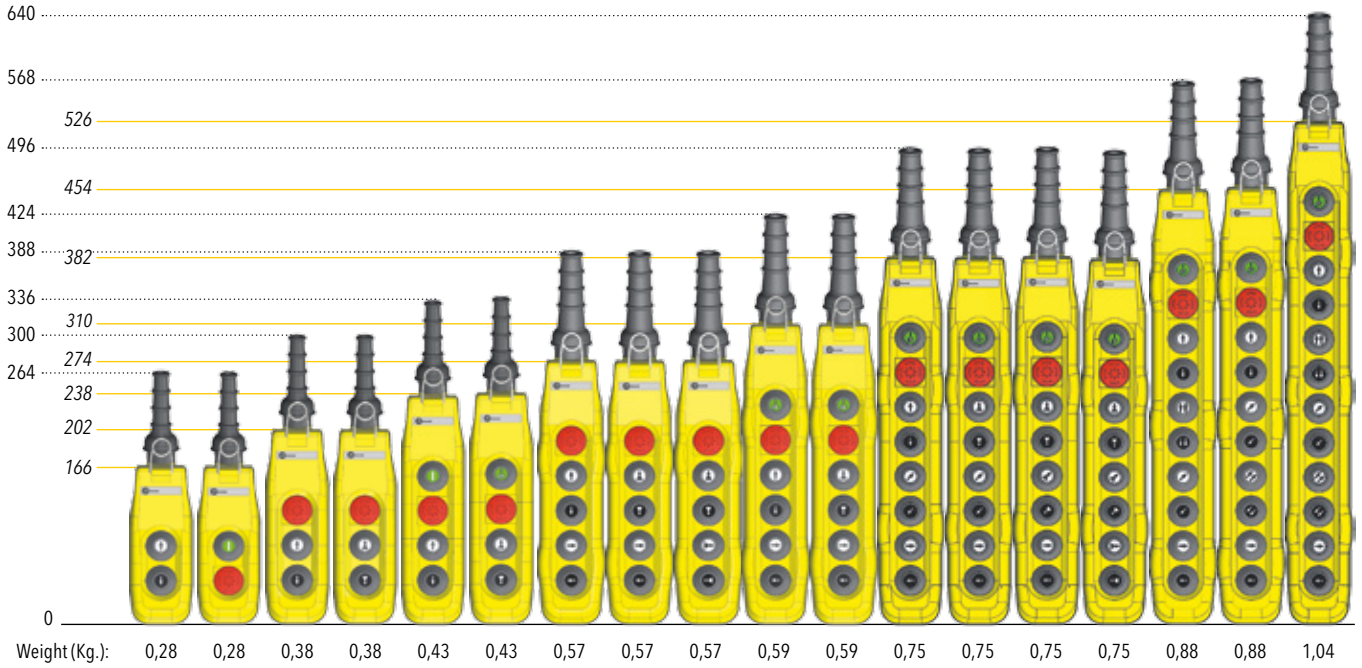

LADY

DIMENSIONS (in mm)

Standard execution:

- 1NO
- 1NO
- 2NO P
- 1NO
- 2NO P
- 1NO
- 1NO
- 2NO P
- 1NC
- 1NO
- 2NO P
- 1NO
- 2NO P
- 1NO
- 1NO
- 2NO P

LADY

STANDARD INTERNATIONAL SYMBOLS FOR PUSH-BUTTONS

Up	Down	Right	Left	Forward	Backward	Rotate Right	Rotate Left	Fast	Slow
HT-LASY-001	HT-LASY-002	HT-LASY-003	HT-LASY-004	HT-LASY-005	HT-LASY-006	HT-LASY-007	HT-LASY-008	HT-LASY-030	HT-LASY-032
HT-LASY-009	HT-LASY-010	HT-LASY-011	HT-LASY-012	HT-LASY-013	HT-LASY-014	HT-LASY-015	HT-LASY-016	HT-LASY-031	HT-LASY-033
HT-LASY-017	HT-LASY-018	HT-LASY-019	HT-LASY-020	HT-LASY-021	HT-LASY-022	HT-LASY-023	HT-LASY-024		
Start	Stop	Start alarm	Alarm	Break	Black button				
HT-LASY-025	HT-LASY-029	HT-LASY-026	HT-LASY-027	HT-LASY-028	HT-LASY-034				

SPARE PARTS

POS	CODE	DESCRIPTION	POS	CODE	DESCRIPTION
1	HT-LASY-XXX	Buttons with international symbols	6	HT-LAKO-001	Switching Element 1NC
2	HT-LAET-006	Rubber gasket for 2 push-buttons with ring		HT-LAKO-002	Switching Element 2NC Simultaneous
3	HT-LAET-002	Mushroom head emergency stop button (without push-button element)		HT-LAKO-003	Switching Element 1NO
4	HT-LAET-008	Suspension hanger		HT-LAKO-004	Switching Element 1NO + 1NC
	HT-LA02-000	Empty Enclosure Set* (2 buttons)		HT-LAKO-005	Switching Element 2NO Progressive
	HT-LA03-000	Empty Enclosure Set* (3 buttons)		HT-LAKO-006	Switching Element 2NO Simultaneous
	HT-LA04-000	Empty Enclosure Set* (4 buttons)	7	HT-LAET-009	2÷4 buttons pendant station rubber sleeve
5	HT-LA05-000	Empty Enclosure Set* (5 buttons)		HT-LAET-010	5÷12 buttons pendant station rubber sleeve
	HT-LA06-000	Empty Enclosure Set* (6 buttons)	8	HT-LAET-013	Mechanical interlock
	HT-LA08-000	Empty Enclosure Set* (8 buttons)			
	HT-LA010-000	Empty Enclosure Set* (10 buttons)			
	HT-LA012-000	Empty Enclosure Set* (12 buttons)			

Set*: incl. cover, bottom, sealings, screws e.g.