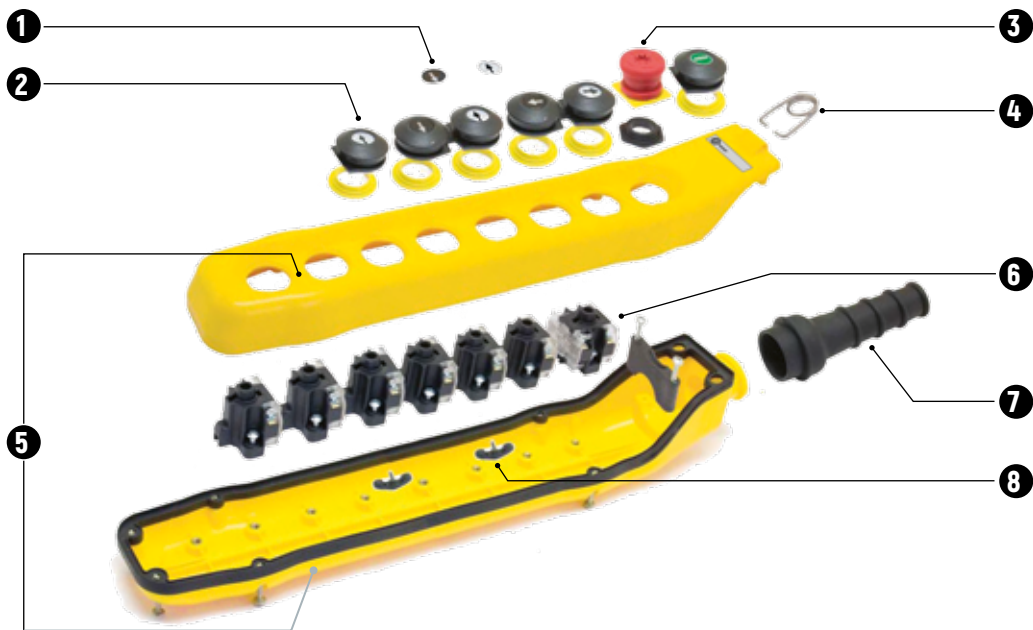

LADY

DIMENSIONS (in mm)

Standard execution:

- 1NO
- 1NO
- 2NO P
- 1NO
- 2NO P
- 1NO
- 1NO
- 2NO P
- 1NC
- 1NO
- 2NO P
- 1NO
- 2NO P
- 1NO
- 1NO
- 2NO P

LADY

STANDARD INTERNATIONAL SYMBOLS FOR PUSH-BUTTONS

Up	Down	Right	Left	Forward	Backward	Rotate Right	Rotate Left	Fast	Slow
HT-LASY-001	HT-LASY-002	HT-LASY-003	HT-LASY-004	HT-LASY-005	HT-LASY-006	HT-LASY-007	HT-LASY-008	HT-LASY-030	HT-LASY-032
HT-LASY-009	HT-LASY-010	HT-LASY-011	HT-LASY-012	HT-LASY-013	HT-LASY-014	HT-LASY-015	HT-LASY-016	HT-LASY-031	HT-LASY-033
HT-LASY-017	HT-LASY-018	HT-LASY-019	HT-LASY-020	HT-LASY-021	HT-LASY-022	HT-LASY-023	HT-LASY-024		
Start	Stop	Start alarm	Alarm	Break	Black button				
HT-LASY-025	HT-LASY-029	HT-LASY-026	HT-LASY-027	HT-LASY-028	HT-LASY-034				

SPARE PARTS

POS	CODE	DESCRIPTION	POS	CODE	DESCRIPTION
1	HT-LASY-XXX	Buttons with international symbols	6	HT-LAKO-001	Switching Element 1NC
2	HT-LAET-006	Rubber gasket for 2 push-buttons with ring		HT-LAKO-002	Switching Element 2NC Simultaneous
3	HT-LAET-002	Mushroom head emergency stop button (without push-button element)		HT-LAKO-003	Switching Element 1NO
4	HT-LAET-008	Suspension hanger		HT-LAKO-004	Switching Element 1NO + 1NC
	HT-LA02-000	Empty Enclosure Set* (2 buttons)		HT-LAKO-005	Switching Element 2NO Progressive
	HT-LA03-000	Empty Enclosure Set* (3 buttons)		HT-LAKO-006	Switching Element 2NO Simultaneous
	HT-LA04-000	Empty Enclosure Set* (4 buttons)	7	HT-LAET-009	2÷4 buttons pendant station rubber sleeve
5	HT-LA05-000	Empty Enclosure Set* (5 buttons)		HT-LAET-010	5÷12 buttons pendant station rubber sleeve
	HT-LA06-000	Empty Enclosure Set* (6 buttons)	8	HT-LAET-013	Mechanical interlock
	HT-LA08-000	Empty Enclosure Set* (8 buttons)			
	HT-LA010-000	Empty Enclosure Set* (10 buttons)			
	HT-LA012-000	Empty Enclosure Set* (12 buttons)			

Set*: incl. cover, bottom, sealings, screws e.g.