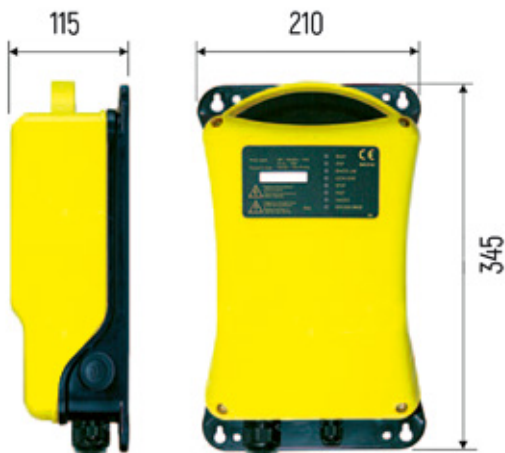

JOY PLUS

 DIMENSIONS (in mm)

Battery Charger in alternative current (220V a.c.):

Battery Charger in direct current (12V d.c.):

Outdoor Receiver:

Receiver for Control board: