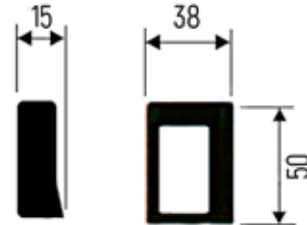

JOY PLUS

 DIMENSIONS (in mm)

Battery Charger in alternative current (220V a.c.):

Battery Charger in direct current (12V d.c.):

Outdoor Receiver:

Receiver for Control board: