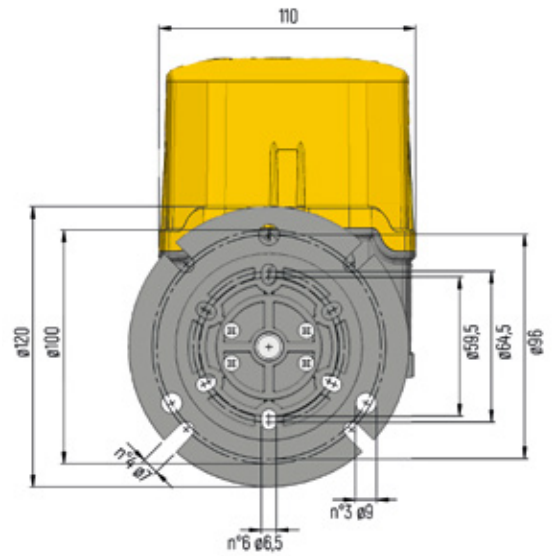

FRM

DIMENSIONS (in mm)

4 Contacts:

FRM

 DIMENSIONS (in mm)

6 Contacts:

FRM

DIMENSIONS (in mm)

6 Contacts with small flange:

FRM

DIMENSIONS (in mm)

4 Contacts with flange:

FRM

DIMENSIONS (in mm)

6 Contacts with flange:

FRM

DIMENSIONS (in mm)

With flexible shaft:

FRM

DIMENSIONS (in mm)

With Male Connection: