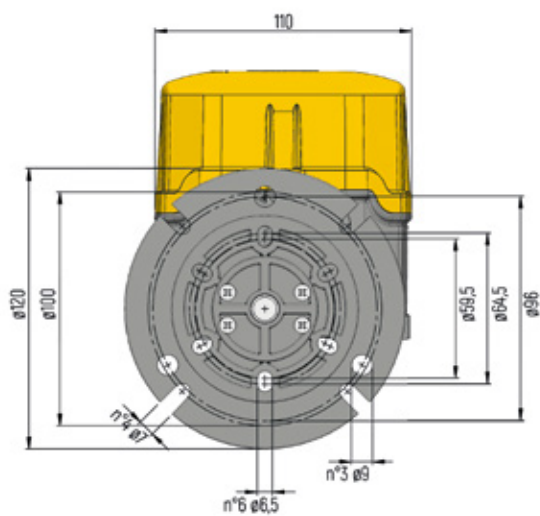

FRM

DIMENSIONS (in mm)

4 Contacts:

FRM

 DIMENSIONS (in mm)

6 Contacts:

FRM

DIMENSIONS (in mm)

6 Contacts with small flange:

FRM

DIMENSIONS (in mm)

4 Contacts with flange:

FRM

DIMENSIONS (in mm)

6 Contacts with flange:

FRM

DIMENSIONS (in mm)

With flexible shaft:

FRM

DIMENSIONS (in mm)

With Male Connection: