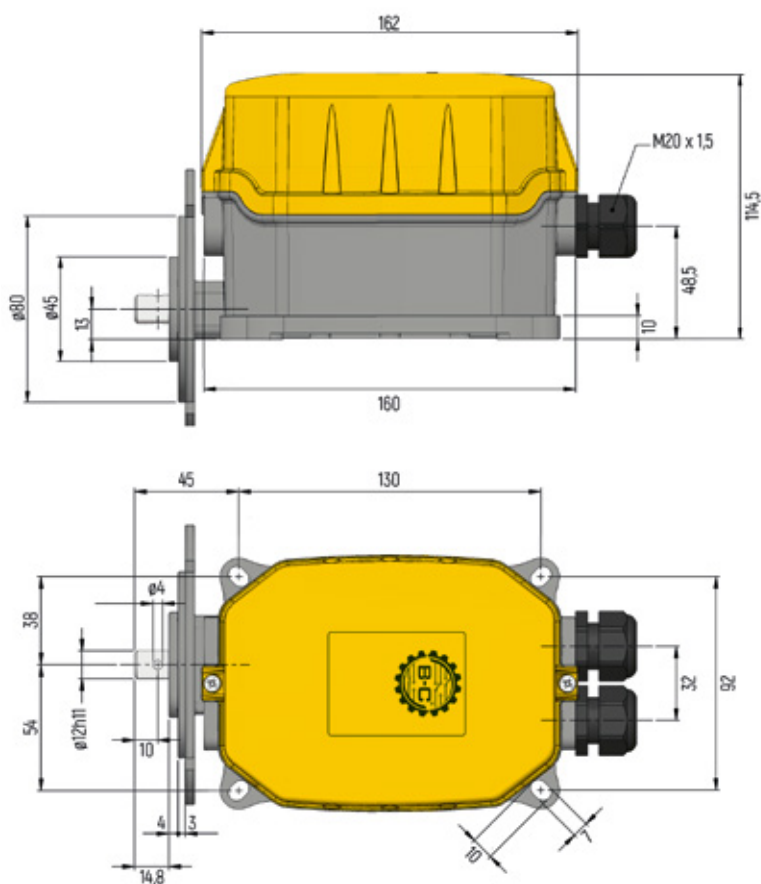

FRM

DIMENSIONS (in mm)

4 Contacts:

FRM

 DIMENSIONS (in mm)

6 Contacts:

FRM

DIMENSIONS (in mm)

6 Contacts with small flange:

FRM

DIMENSIONS (in mm)

4 Contacts with flange:

FRM

DIMENSIONS (in mm)

6 Contacts with flange:

FRM

DIMENSIONS (in mm)

With flexible shaft:

FRM

DIMENSIONS (in mm)

With Male Connection: