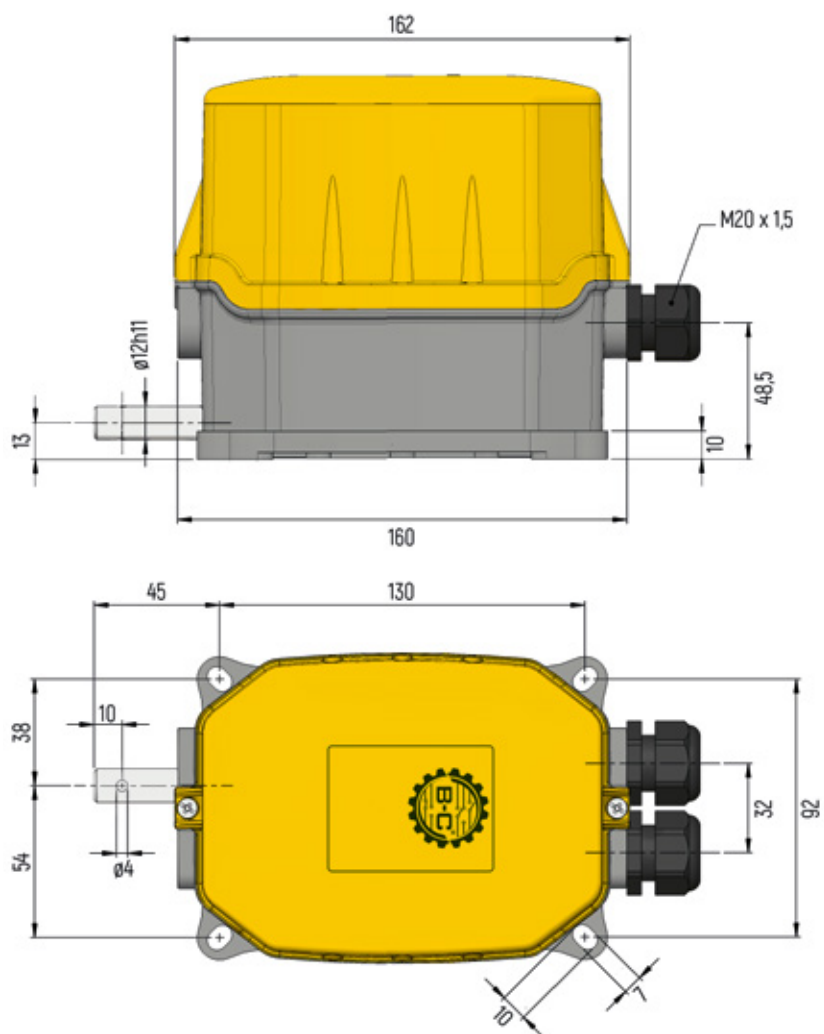

FRM

DIMENSIONS (in mm)

4 Contacts:

FRM

 DIMENSIONS (in mm)

6 Contacts:

FRM

DIMENSIONS (in mm)

6 Contacts with small flange:

FRM

DIMENSIONS (in mm)

4 Contacts with flange:

FRM

DIMENSIONS (in mm)

6 Contacts with flange:

FRM

DIMENSIONS (in mm)

With flexible shaft:

FRM

DIMENSIONS (in mm)

With Male Connection: