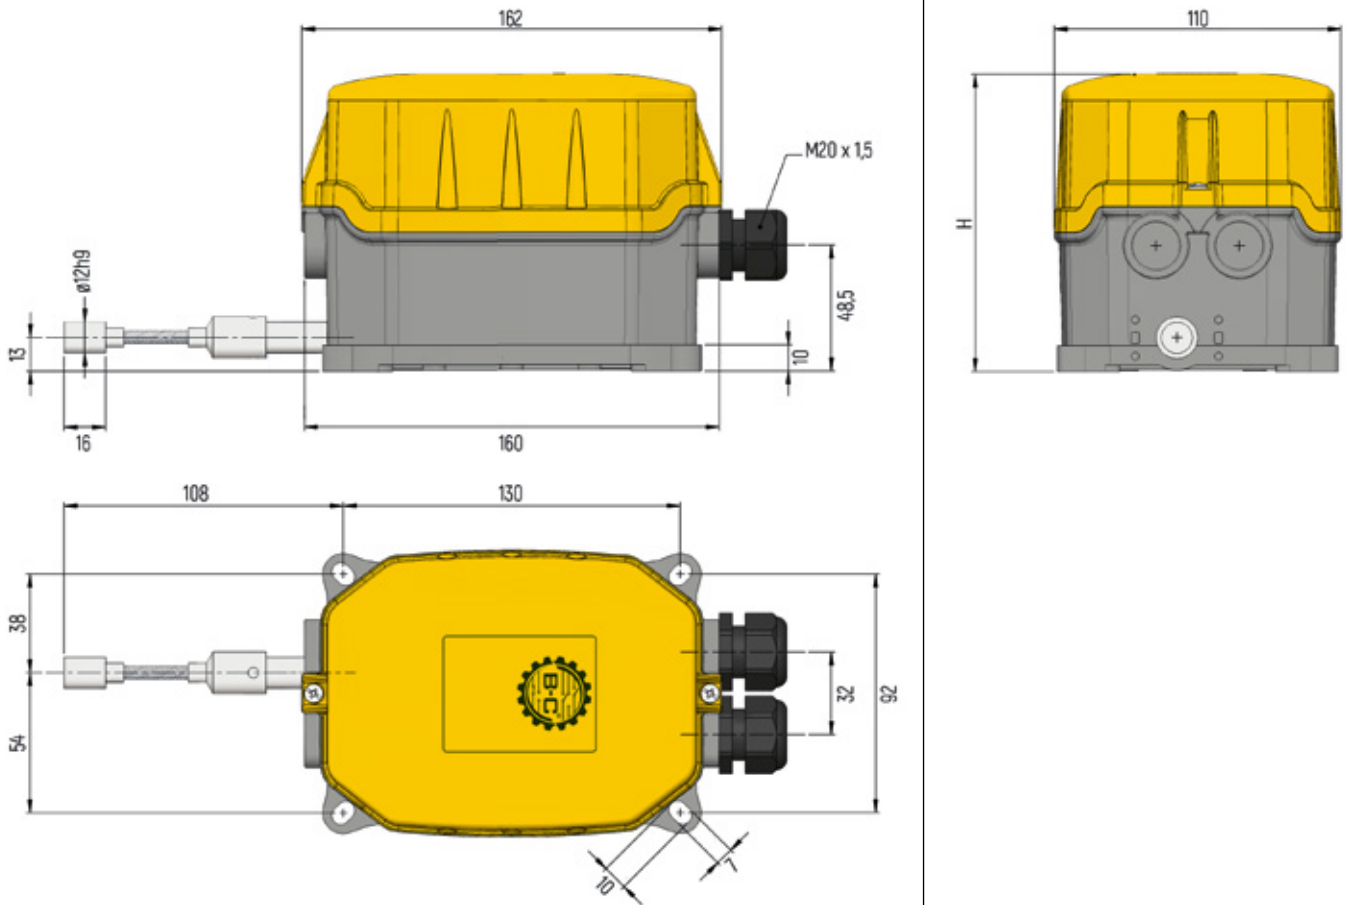

6 Contacts with small flange:

FRM

DIMENSIONS (in mm)

4 Contacts with flange:

FRM

DIMENSIONS (in mm)

6 Contacts with flange:

FRM

DIMENSIONS (in mm)

With flexible shaft:

FRM

DIMENSIONS (in mm)

With Male Connection: