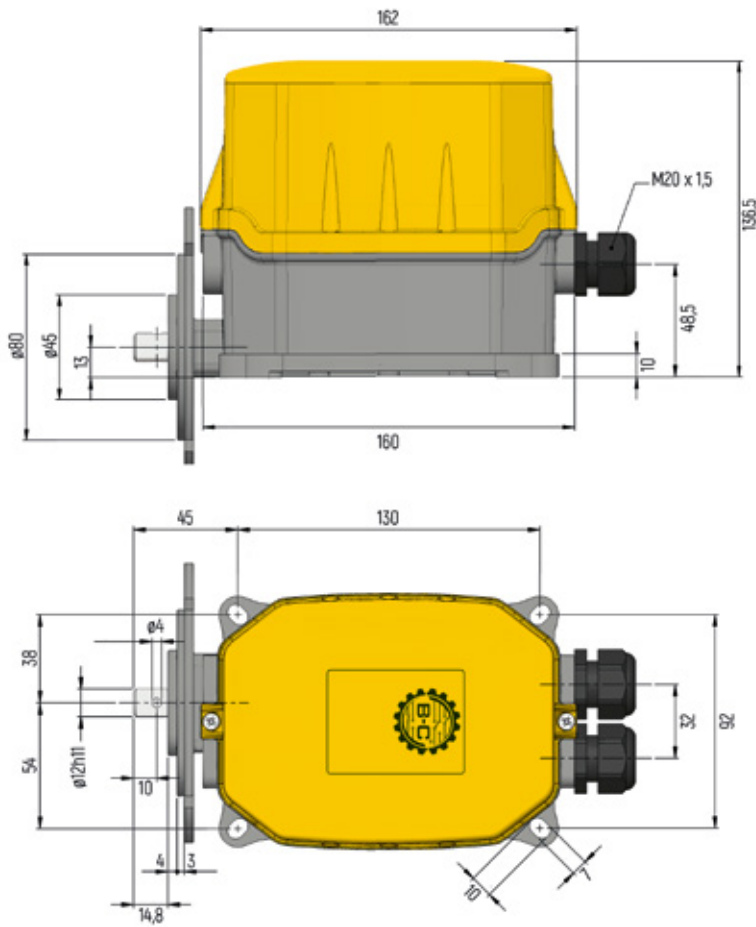

FRM

DIMENSIONS (in mm)

4 Contacts:

FRM

 DIMENSIONS (in mm)

6 Contacts:

FRM

DIMENSIONS (in mm)

6 Contacts with small flange:

FRM

DIMENSIONS (in mm)

4 Contacts with flange:

FRM

DIMENSIONS (in mm)

6 Contacts with flange:

FRM

DIMENSIONS (in mm)

With flexible shaft:

FRM

DIMENSIONS (in mm)

With Male Connection: