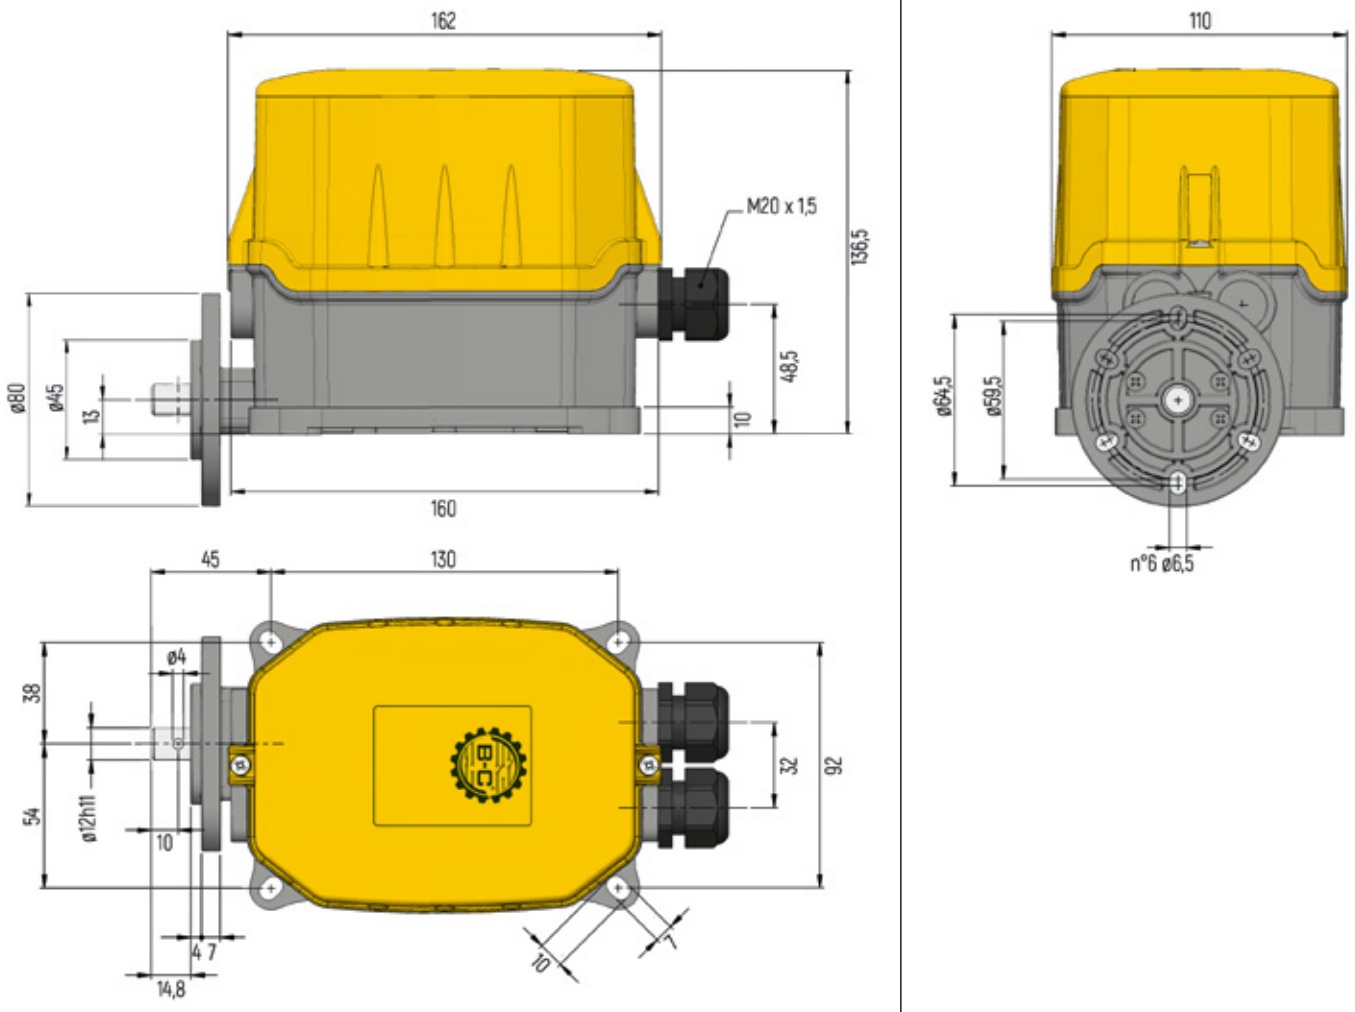

FRM

DIMENSIONS (in mm)

4 Contacts:

FRM

 DIMENSIONS (in mm)

6 Contacts:

FRM

DIMENSIONS (in mm)

6 Contacts with small flange:

FRM

DIMENSIONS (in mm)

4 Contacts with flange:

FRM

DIMENSIONS (in mm)

6 Contacts with flange:

FRM

DIMENSIONS (in mm)

With flexible shaft:

FRM

DIMENSIONS (in mm)

With Male Connection: