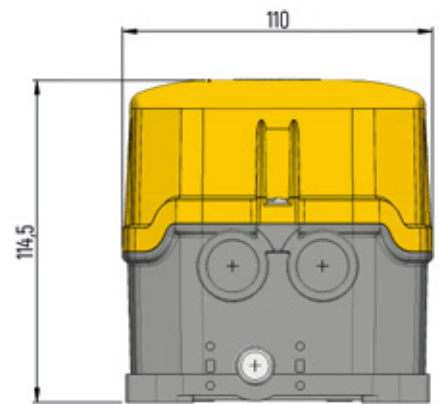

FRM

DIMENSIONS (in mm)

4 Contacts:

FRM

 DIMENSIONS (in mm)

6 Contacts:

FRM

DIMENSIONS (in mm)

6 Contacts with small flange:

FRM

DIMENSIONS (in mm)

4 Contacts with flange:

FRM

DIMENSIONS (in mm)

6 Contacts with flange:

FRM

DIMENSIONS (in mm)

With flexible shaft:

FRM

DIMENSIONS (in mm)

With Male Connection: