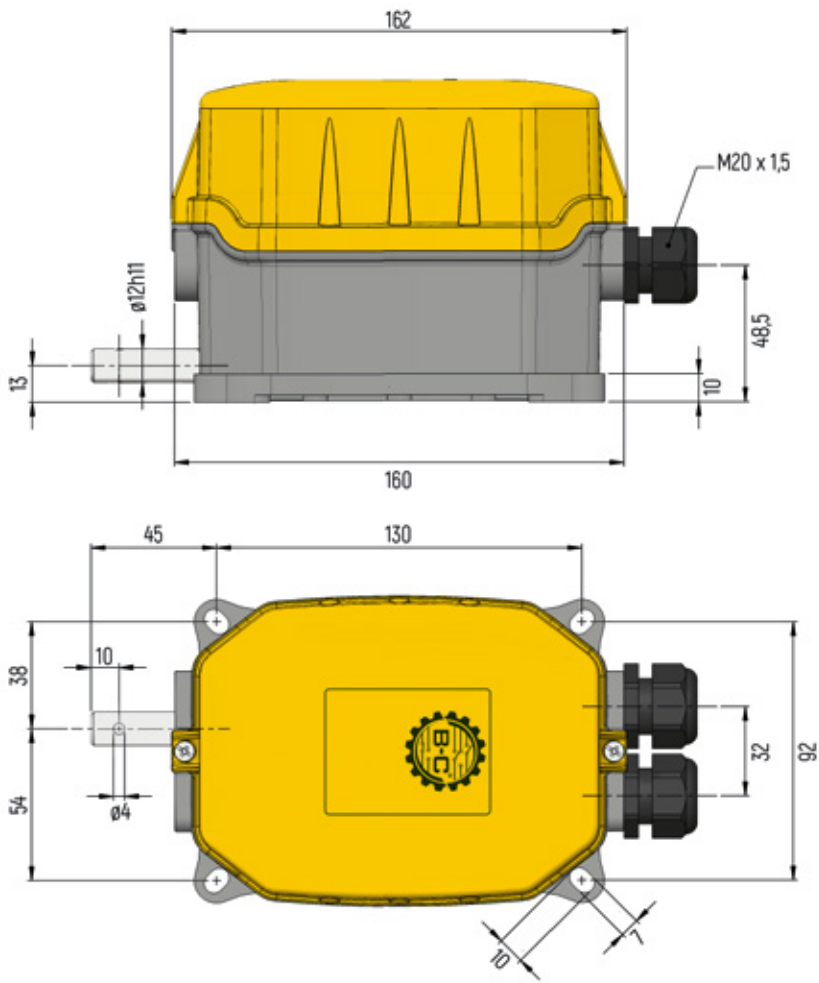

FRM

DIMENSIONS (in mm)

4 Contacts:

FRM

 DIMENSIONS (in mm)

6 Contacts:

FRM

DIMENSIONS (in mm)

6 Contacts with small flange:

FRM

DIMENSIONS (in mm)

4 Contacts with flange:

FRM

DIMENSIONS (in mm)

6 Contacts with flange:

FRM

DIMENSIONS (in mm)

With flexible shaft:

FRM

DIMENSIONS (in mm)

With Male Connection: