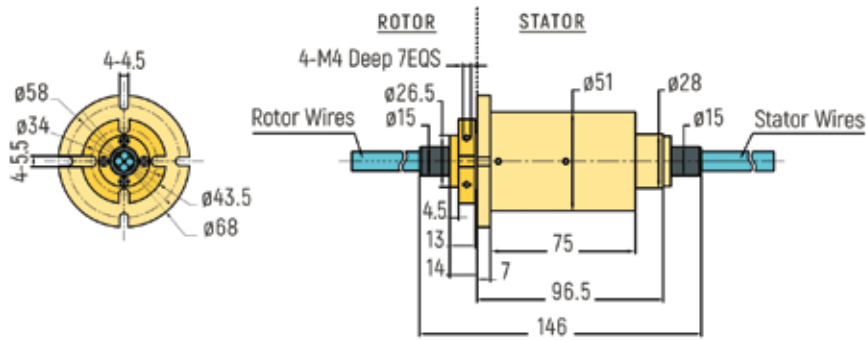

RX-LW0251 - 1 Channel

RX-LW0331 - 1 Channel

RX-LW0561 - 1 Channel

RX-LW0861 - 1 Channel

FIBER OPTICAL / FORJ

DIMENSIONS (in mm)

RX-LW0512 - 2 Channels

RX-LW0672-A - 2 Channels

RX-LW0672-B - 2 Channels

RX-LW1192 - 2 Channels

FIBER OPTICAL / FORJ

DIMENSIONS (in mm)

RX-LW0514 - 4 Channels

RX-LW0674-A - 4 Channels

RX-LW0674-B - 4 Channels

RX-LW1194 - 4 Channels

FIBER OPTICAL / FORJ

DIMENSIONS (in mm)

RX-LW0516 - 6 Channels

RX-LW0676 - 6 Channels

RX-LW1196 - 6 Channels

FIBER OPTICAL / FORJ

DIMENSIONS (in mm)

RX-LW0608 - 8 Channels