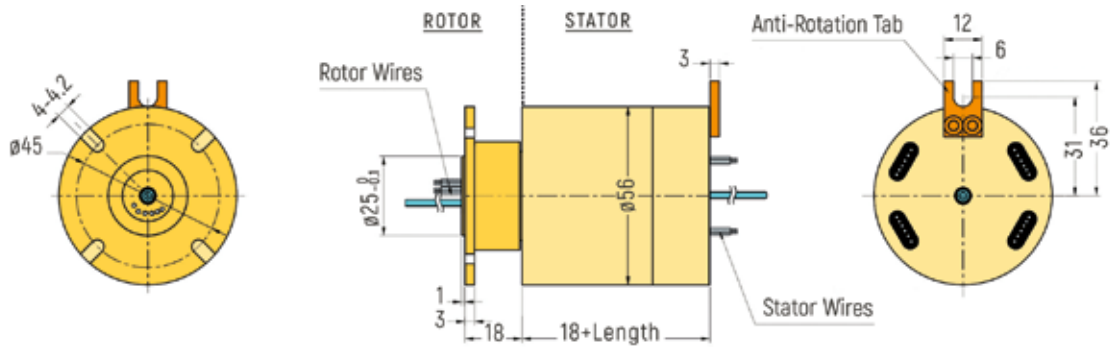

FIBER OPTICAL / FORJ

1 Channel	p.1	6 Channels	p.5
2 Channels	p.3	8 Channels	p.6
4 Channels	p.4		

DIMENSIONS (in mm)

RX-LW0071 - 1 Channel

RX-LW0101 - 1 Channel

RX-LW0131 - 1 Channel

FIBER OPTICAL / FORJ

DIMENSIONS (in mm)

RX-LW0251 - 1 Channel

RX-LW0331 - 1 Channel

RX-LW0561 - 1 Channel

RX-LW0861 - 1 Channel

FIBER OPTICAL / FORJ

DIMENSIONS (in mm)

RX-LW0512 - 2 Channels

RX-LW0672-A - 2 Channels

RX-LW0672-B - 2 Channels

RX-LW1192 - 2 Channels

FIBER OPTICAL / FORJ

DIMENSIONS (in mm)

RX-LW0514 - 4 Channels

RX-LW0674-A - 4 Channels

RX-LW0674-B - 4 Channels

RX-LW1194 - 4 Channels