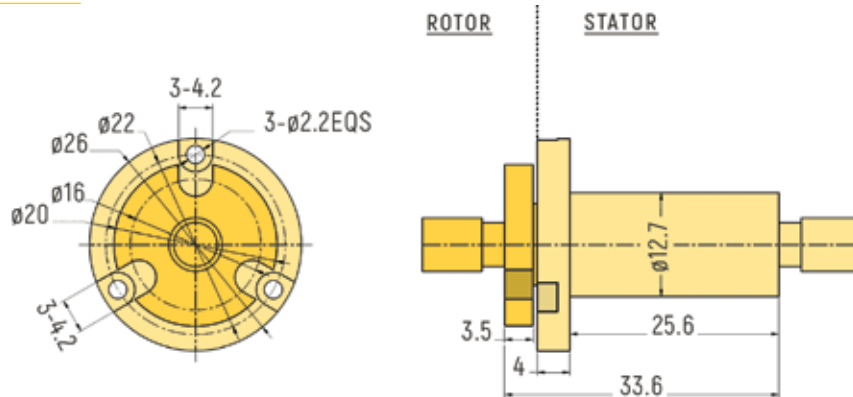

FIBER OPTICAL / FORJ

1 Channel	p.1	6 Channels	p.5
2 Channels	p.3	8 Channels	p.6
4 Channels	p.4		

DIMENSIONS (in mm)

RX-LW0071 - 1 Channel

RX-LW0101 - 1 Channel

RX-LW0131 - 1 Channel

FIBER OPTICAL / FORJ

DIMENSIONS (in mm)

RX-LW0251 - 1 Channel

RX-LW0331 - 1 Channel

RX-LW0561 - 1 Channel

RX-LW0861 - 1 Channel

FIBER OPTICAL / FORJ

DIMENSIONS (in mm)

RX-LW0512 - 2 Channels

RX-LW0672-A - 2 Channels

RX-LW0672-B - 2 Channels

RX-LW1192 - 2 Channels

FIBER OPTICAL / FORJ

DIMENSIONS (in mm)

RX-LW0514 - 4 Channels

RX-LW0674-A - 4 Channels

RX-LW0674-B - 4 Channels

RX-LW1194 - 4 Channels

FIBER OPTICAL / FORJ

DIMENSIONS (in mm)

RX-LW0516 - 6 Channels

RX-LW0676 - 6 Channels

RX-LW1196 - 6 Channels

FIBER OPTICAL / FORJ

DIMENSIONS (in mm)

RX-LW0608 - 8 Channels