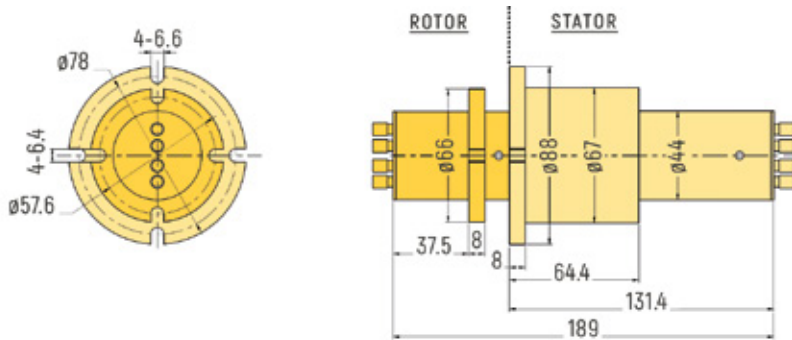

RX-LW0251 - 1 Channel

RX-LW0331 - 1 Channel

RX-LW0561 - 1 Channel

RX-LW0861 - 1 Channel

FIBER OPTICAL / FORJ

DIMENSIONS (in mm)

RX-LW0512 - 2 Channels

RX-LW0672-A - 2 Channels

RX-LW0672-B - 2 Channels

RX-LW1192 - 2 Channels

FIBER OPTICAL / FORJ

DIMENSIONS (in mm)

RX-LW0514 - 4 Channels

RX-LW0674-A - 4 Channels

RX-LW0674-B - 4 Channels

RX-LW1194 - 4 Channels

FIBER OPTICAL / FORJ

DIMENSIONS (in mm)

RX-LW0516 - 6 Channels

RX-LW0676 - 6 Channels

RX-LW1196 - 6 Channels

FIBER OPTICAL / FORJ

DIMENSIONS (in mm)

RX-LW0608 - 8 Channels