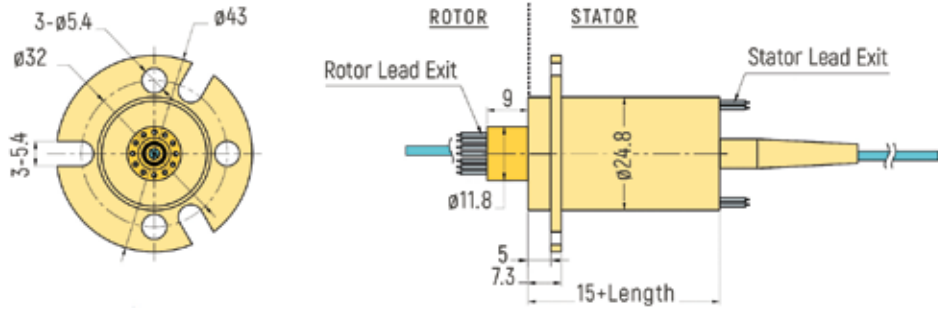

FIBER OPTICAL / FORJ

1 Channel	p.1	6 Channels	p.5
2 Channels	p.3	8 Channels	p.6
4 Channels	p.4		

DIMENSIONS (in mm)

RX-LW0071 - 1 Channel

RX-LW0101 - 1 Channel

RX-LW0131 - 1 Channel

FIBER OPTICAL / FORJ

DIMENSIONS (in mm)

RX-LW0251 - 1 Channel

RX-LW0331 - 1 Channel

RX-LW0561 - 1 Channel

RX-LW0861 - 1 Channel

FIBER OPTICAL / FORJ

DIMENSIONS (in mm)

RX-LW0512 - 2 Channels

RX-LW0672-A - 2 Channels

RX-LW0672-B - 2 Channels

RX-LW1192 - 2 Channels

FIBER OPTICAL / FORJ

DIMENSIONS (in mm)

RX-LW0514 - 4 Channels

RX-LW0674-A - 4 Channels

RX-LW0674-B - 4 Channels

RX-LW1194 - 4 Channels