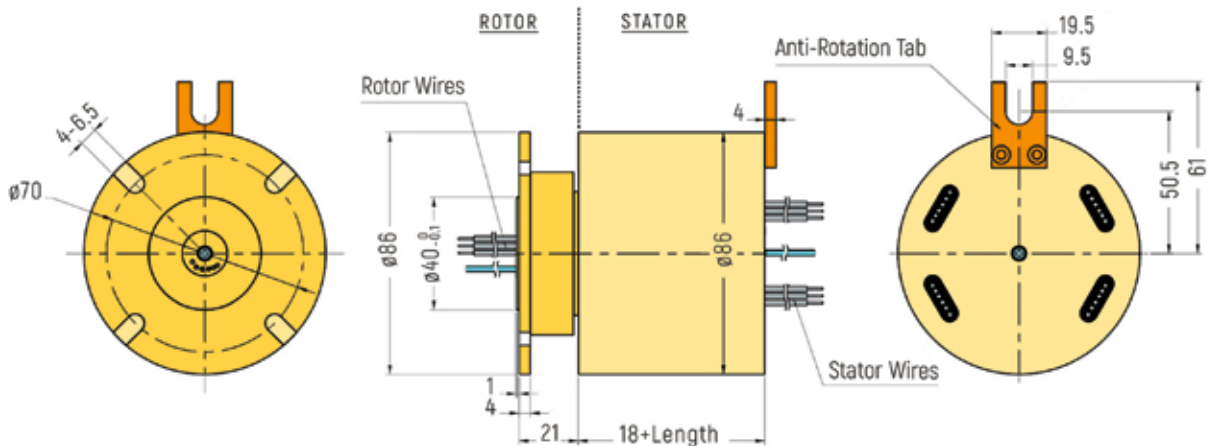

FIBER OPTICAL / FORJ

1 Channel	p.1	6 Channels	p.5
2 Channels	p.3	8 Channels	p.6
4 Channels	p.4		

DIMENSIONS (in mm)

RX-LW0071 - 1 Channel

RX-LW0101 - 1 Channel

RX-LW0131 - 1 Channel

FIBER OPTICAL / FORJ

DIMENSIONS (in mm)

RX-LW0251 - 1 Channel

RX-LW0331 - 1 Channel

RX-LW0561 - 1 Channel

RX-LW0861 - 1 Channel

FIBER OPTICAL / FORJ

DIMENSIONS (in mm)

RX-LW0512 - 2 Channels

RX-LW0672-A - 2 Channels

RX-LW0672-B - 2 Channels

RX-LW1192 - 2 Channels

FIBER OPTICAL / FORJ

DIMENSIONS (in mm)

RX-LW0514 - 4 Channels

RX-LW0674-A - 4 Channels

RX-LW0674-B - 4 Channels

RX-LW1194 - 4 Channels

FIBER OPTICAL / FORJ

DIMENSIONS (in mm)

RX-LW0516 - 6 Channels

RX-LW0676 - 6 Channels

RX-LW1196 - 6 Channels

FIBER OPTICAL / FORJ

DIMENSIONS (in mm)

RX-LW0608 - 8 Channels