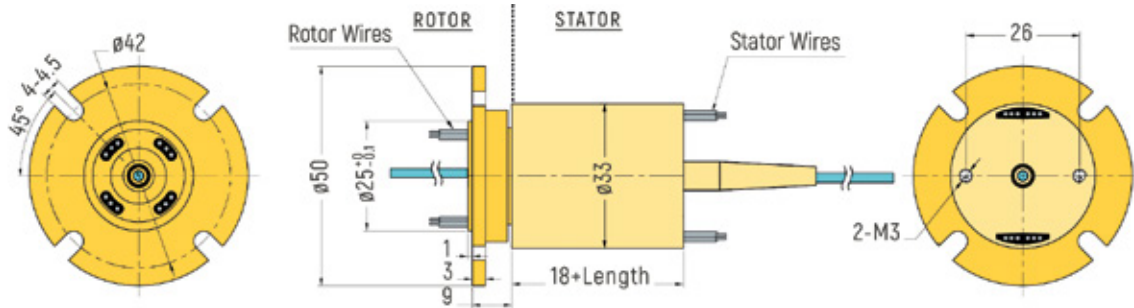

FIBER OPTICAL / FORJ

1 Channel	p.1	6 Channels	p.5
2 Channels	p.3	8 Channels	p.6
4 Channels	p.4		

DIMENSIONS (in mm)

RX-LW0071 - 1 Channel

RX-LW0101 - 1 Channel

RX-LW0131 - 1 Channel

FIBER OPTICAL / FORJ

DIMENSIONS (in mm)

RX-LW0251 - 1 Channel

RX-LW0331 - 1 Channel

RX-LW0561 - 1 Channel

RX-LW0861 - 1 Channel

FIBER OPTICAL / FORJ

DIMENSIONS (in mm)

RX-LW0512 - 2 Channels

RX-LW0672-A - 2 Channels

RX-LW0672-B - 2 Channels

RX-LW1192 - 2 Channels

FIBER OPTICAL / FORJ

DIMENSIONS (in mm)

RX-LW0514 - 4 Channels

RX-LW0674-A - 4 Channels

RX-LW0674-B - 4 Channels

RX-LW1194 - 4 Channels

FIBER OPTICAL / FORJ

DIMENSIONS (in mm)

RX-LW0516 - 6 Channels

RX-LW0676 - 6 Channels

RX-LW1196 - 6 Channels

FIBER OPTICAL / FORJ

DIMENSIONS (in mm)

RX-LW0608 - 8 Channels