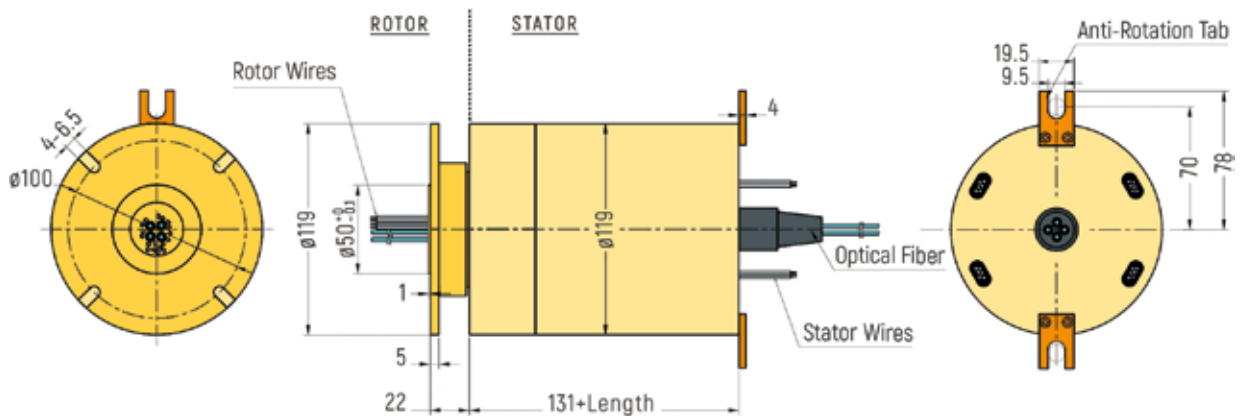

RX-LW0251 - 1 Channel

RX-LW0331 - 1 Channel

RX-LW0561 - 1 Channel

RX-LW0861 - 1 Channel

FIBER OPTICAL / FORJ

DIMENSIONS (in mm)

RX-LW0512 - 2 Channels

RX-LW0672-A - 2 Channels

RX-LW0672-B - 2 Channels

RX-LW1192 - 2 Channels

FIBER OPTICAL / FORJ

DIMENSIONS (in mm)

RX-LW0514 - 4 Channels

RX-LW0674-A - 4 Channels

RX-LW0674-B - 4 Channels

RX-LW1194 - 4 Channels

FIBER OPTICAL / FORJ

DIMENSIONS (in mm)

RX-LW0516 - 6 Channels

RX-LW0676 - 6 Channels

RX-LW1196 - 6 Channels

FIBER OPTICAL / FORJ

DIMENSIONS (in mm)

RX-LW0608 - 8 Channels