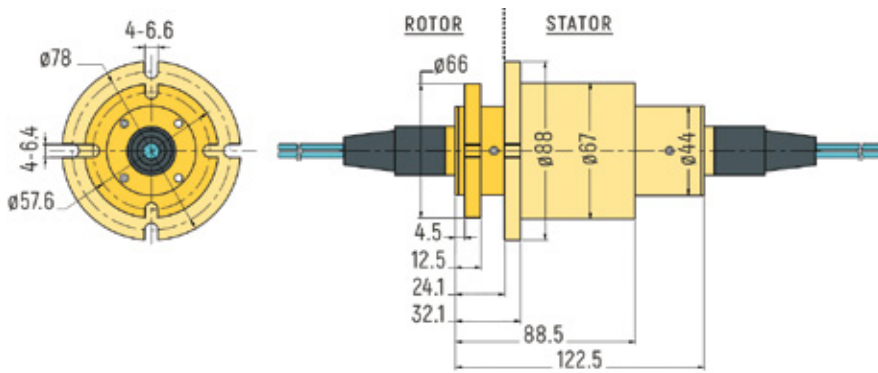

FIBER OPTICAL / FORJ

1 Channel	p.1	6 Channels	p.5
2 Channels	p.3	8 Channels	p.6
4 Channels	p.4		

DIMENSIONS (in mm)

RX-LW0071 - 1 Channel

RX-LW0101 - 1 Channel

RX-LW0131 - 1 Channel

FIBER OPTICAL / FORJ

DIMENSIONS (in mm)

RX-LW0251 - 1 Channel

RX-LW0331 - 1 Channel

RX-LW0561 - 1 Channel

RX-LW0861 - 1 Channel

FIBER OPTICAL / FORJ

DIMENSIONS (in mm)

RX-LW0512 - 2 Channels

RX-LW0672-A - 2 Channels

RX-LW0672-B - 2 Channels

RX-LW1192 - 2 Channels

FIBER OPTICAL / FORJ

DIMENSIONS (in mm)

RX-LW0514 - 4 Channels

RX-LW0674-A - 4 Channels

RX-LW0674-B - 4 Channels

RX-LW1194 - 4 Channels

FIBER OPTICAL / FORJ

DIMENSIONS (in mm)

RX-LW0516 - 6 Channels

RX-LW0676 - 6 Channels

RX-LW1196 - 6 Channels

FIBER OPTICAL / FORJ

DIMENSIONS (in mm)

RX-LW0608 - 8 Channels