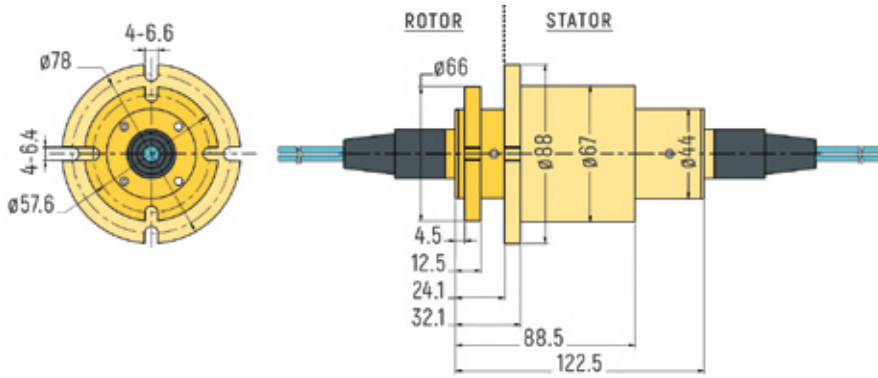

RX-LW0251 - 1 Channel

RX-LW0331 - 1 Channel

RX-LW0561 - 1 Channel

RX-LW0861 - 1 Channel

FIBER OPTICAL / FORJ

DIMENSIONS (in mm)

RX-LW0512 - 2 Channels

RX-LW0672-A - 2 Channels

RX-LW0672-B - 2 Channels

RX-LW1192 - 2 Channels

FIBER OPTICAL / FORJ

DIMENSIONS (in mm)

RX-LW0514 - 4 Channels

RX-LW0674-A - 4 Channels

RX-LW0674-B - 4 Channels

RX-LW1194 - 4 Channels

FIBER OPTICAL / FORJ

DIMENSIONS (in mm)

RX-LW0516 - 6 Channels

RX-LW0676 - 6 Channels

RX-LW1196 - 6 Channels

FIBER OPTICAL / FORJ

DIMENSIONS (in mm)

RX-LW0608 - 8 Channels