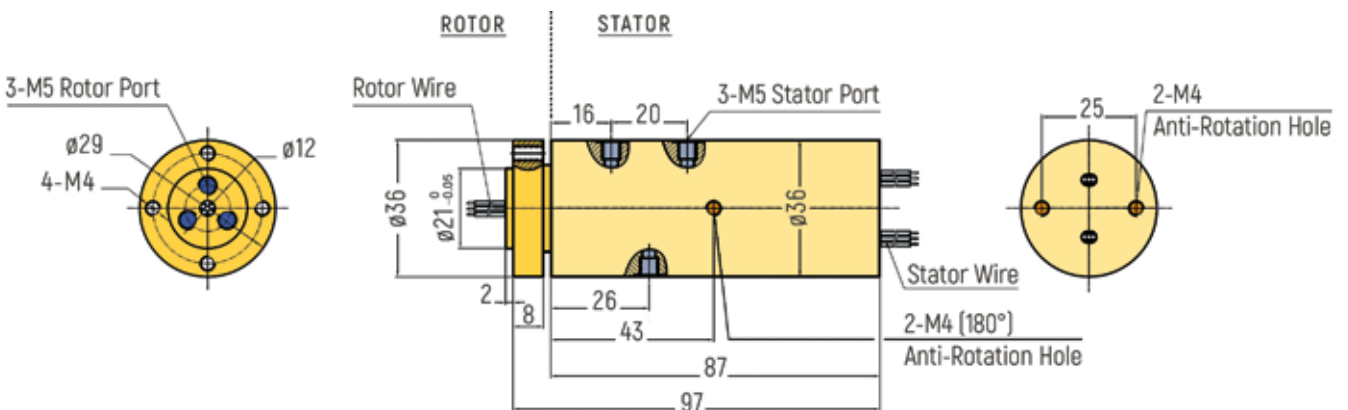

MINIATURE PNEUMATIC

DIMENSIONS (in mm)

RX-PM502 - No Signal Rings

RX-PM502 - 6 Signal Rings

RX-PM502 - 12 Signal Rings

MINIATURE PNEUMATIC

DIMENSIONS (in mm)

RX-PM503 - No Signal Rings

RX-PM503 - 6 Signal Rings

RX-PM503 - 12 Signal Rings

MINIATURE PNEUMATIC

DIMENSIONS (in mm)

RX-PM504 - No Signal Rings

RX-PM504 - 6 Signal Rings

RX-PM504 - 12 Signal Rings