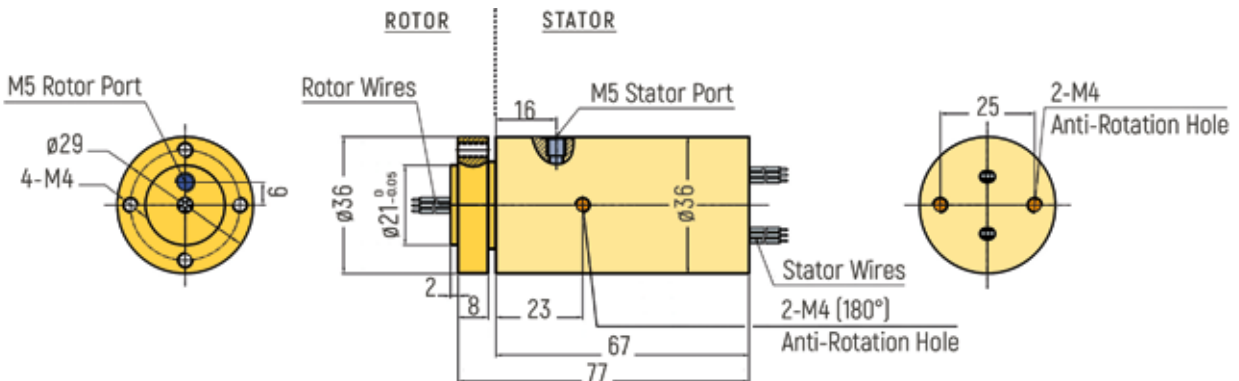

MINIATURE PNEUMATIC

RX-PMM501 Series	p.1	RX-PMM503 Series	p.3
RX-PMM502 Series	p.2	RX-PMM504 Series	p.4

DIMENSIONS (in mm)

RX-PMM501 - No Signal Rings

RX-PMM501 - 6 Signal Rings

RX-PMM501 - 12 Signal Rings

MINIATURE PNEUMATIC

DIMENSIONS (in mm)

RX-PM502 - No Signal Rings

RX-PM502 - 6 Signal Rings

RX-PM502 - 12 Signal Rings

MINIATURE PNEUMATIC

DIMENSIONS (in mm)

RX-PM503 - No Signal Rings

RX-PM503 - 6 Signal Rings

RX-PM503 - 12 Signal Rings

MINIATURE PNEUMATIC

DIMENSIONS (in mm)

RX-PM504 - No Signal Rings

RX-PM504 - 6 Signal Rings

RX-PM504 - 12 Signal Rings