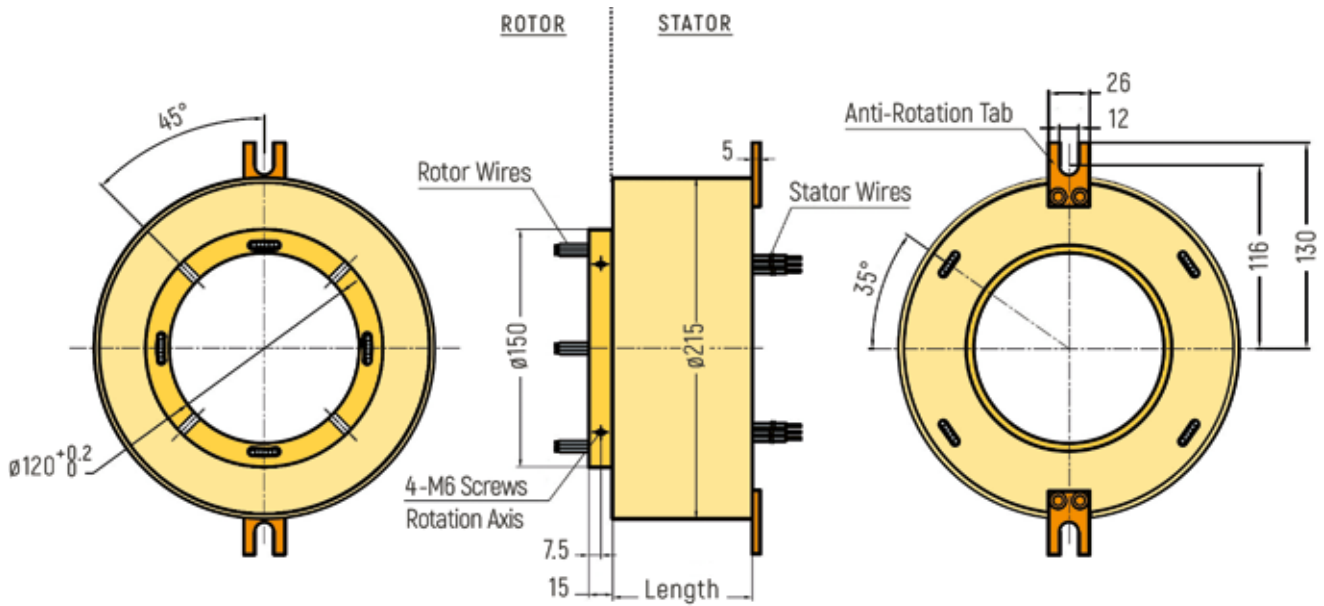

# THROUGH-BORE

**DIMENSIONS (in mm)**

RX-HS070A - Inner Diameter 70mm

RX-HS080A - Inner Diameter 80mm

# THROUGH-BORE

**DIMENSIONS (in mm)**

RX-HS090A - Inner Diameter 90mm

RX-HS100A - Inner Diameter 100mm

# THROUGH-BORE

**DIMENSIONS (in mm)**

RX-HS120A - Inner Diameter 120mm

RX-HS150A - Inner Diameter 150mm

# THROUGH-BORE

**DIMENSIONS (in mm)**

RX-HS180A - Inner Diameter 180mm

RX-HS200A - Inner Diameter 200mm