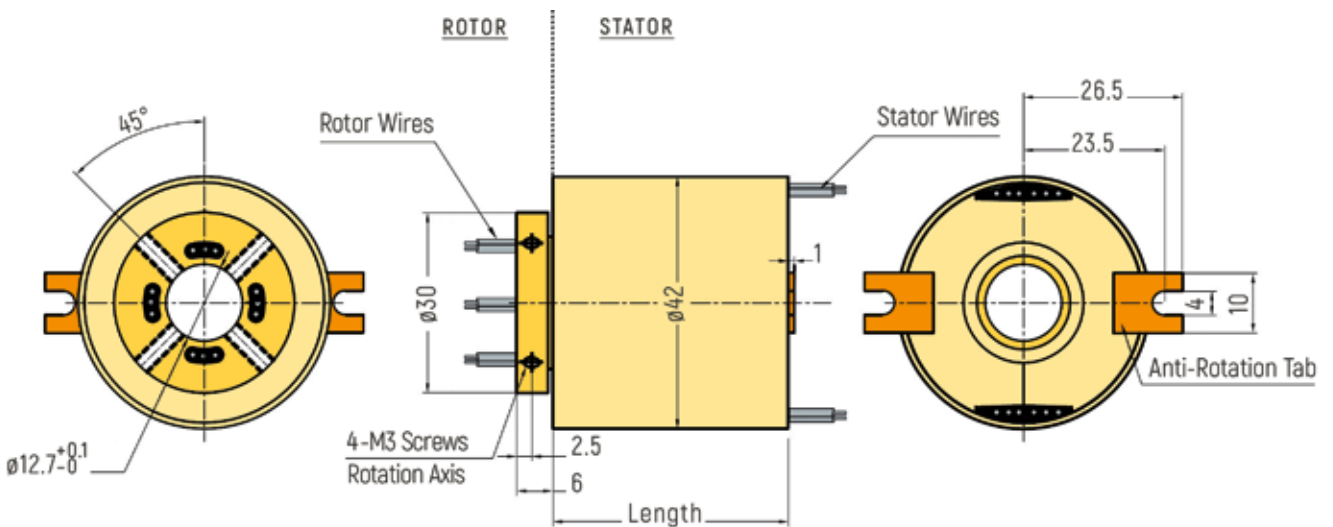

# THROUGH-BORE

Inner Diameter			
<50mm	p.1	>100mm to 200mm	p.13
50mm to 100mm	p.9	>200mm to 300mm	p.15

DIMENSIONS (in mm)

RX-HS003A - Inner Diameter 3mm

RX-HS005A - Inner Diameter 5mm

RX-HS007A - Inner Diameter 7mm

# THROUGH-BORE

**DIMENSIONS (in mm)**

RX-HS007B - Inner Diameter 7mm

RX-HS012A - Inner Diameter 12,7mm

RX-HS012B - Inner Diameter 12,7mm

# THROUGH-BORE

**DIMENSIONS (in mm)**

RX-HS012C - Inner Diameter 12,7mm

RX-HS012C - Optional Flange Version (Drawing only exemplary, further details on request)

# THROUGH-BORE

**DIMENSIONS (in mm)**

RX-HS180A - Inner Diameter 180mm

RX-HS200A - Inner Diameter 200mm