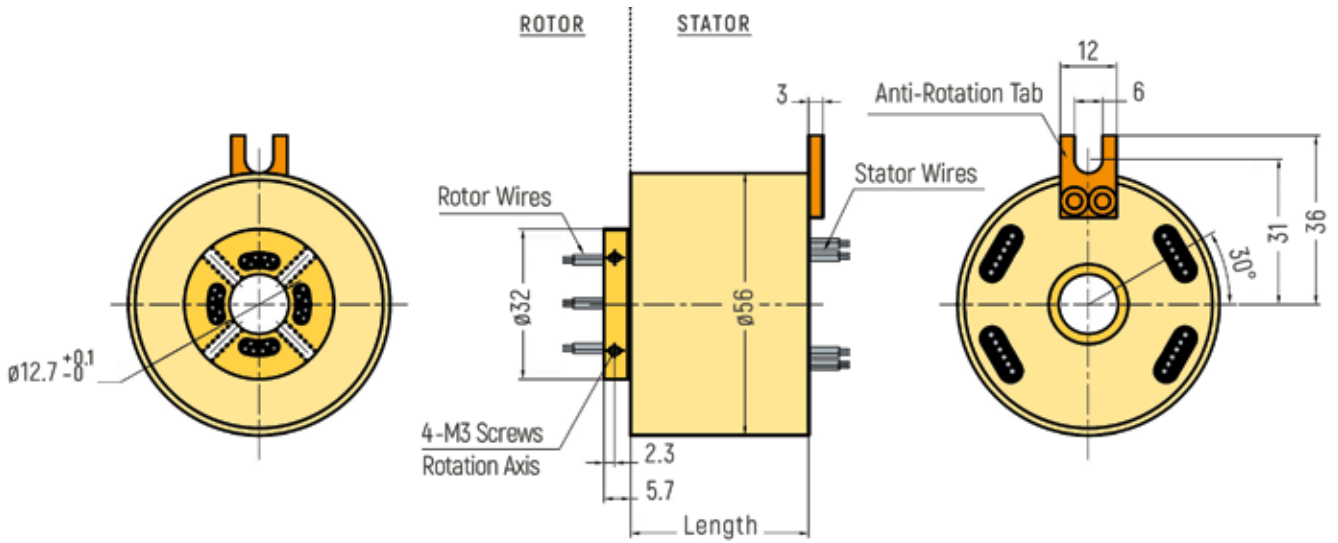

# THROUGH-BORE

**DIMENSIONS (in mm)**

RX-HS007B - Inner Diameter 7mm

RX-HS012A - Inner Diameter 12,7mm

RX-HS012B - Inner Diameter 12,7mm

# THROUGH-BORE

**DIMENSIONS (in mm)**

RX-HS012C - Inner Diameter 12,7mm

RX-HS012C - Optional Flange Version (Drawing only exemplary, further details on request)

# THROUGH-BORE

DIMENSIONS (in mm)

RX-HS012D - Inner Diameter 12,7mm

RX-HS020A - Inner Diameter 20mm

# THROUGH-BORE

**DIMENSIONS (in mm)**

RX-HS180A - Inner Diameter 180mm

RX-HS200A - Inner Diameter 200mm