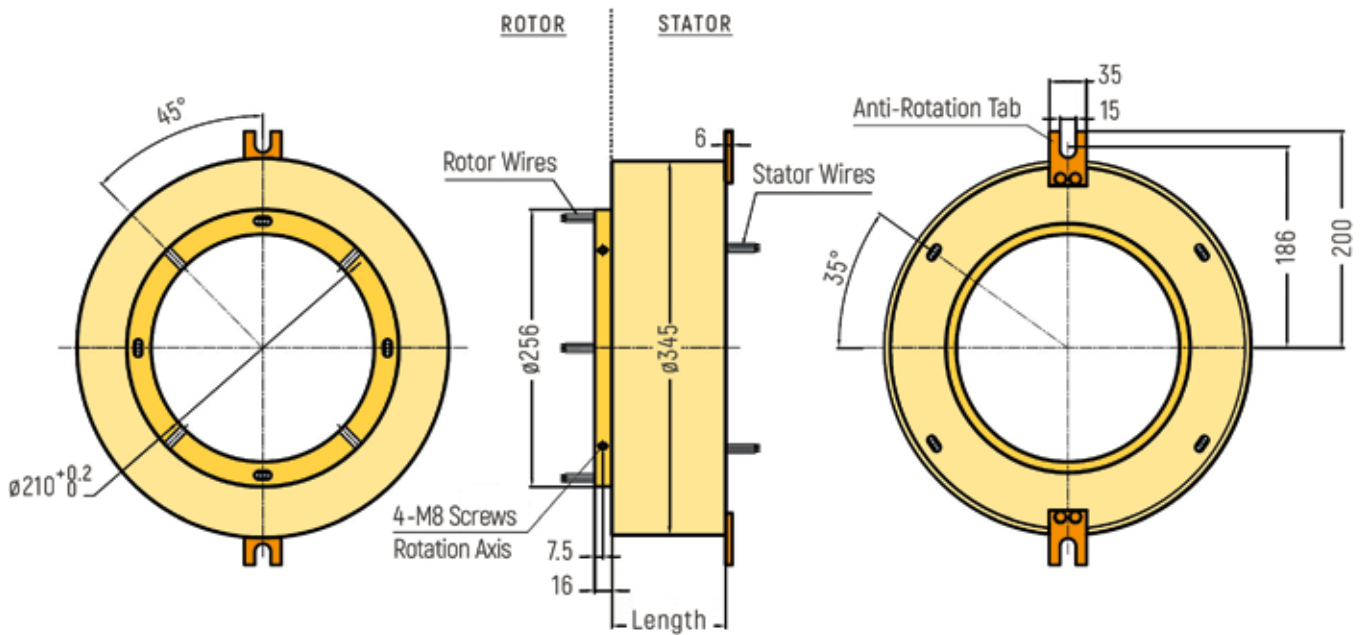

# THROUGH-BORE

**DIMENSIONS (in mm)**

RX-HS120A - Inner Diameter 120mm

RX-HS150A - Inner Diameter 150mm

# THROUGH-BORE

**DIMENSIONS (in mm)**

RX-HS180A - Inner Diameter 180mm

RX-HS200A - Inner Diameter 200mm

# THROUGH-BORE

**DIMENSIONS (in mm)**

RX-HS210A - Inner Diameter 210mm

RX-HS250A - Inner Diameter 250mm

# THROUGH-BORE

DIMENSIONS (in mm)

RX-HS300A - Inner Diameter 300mm