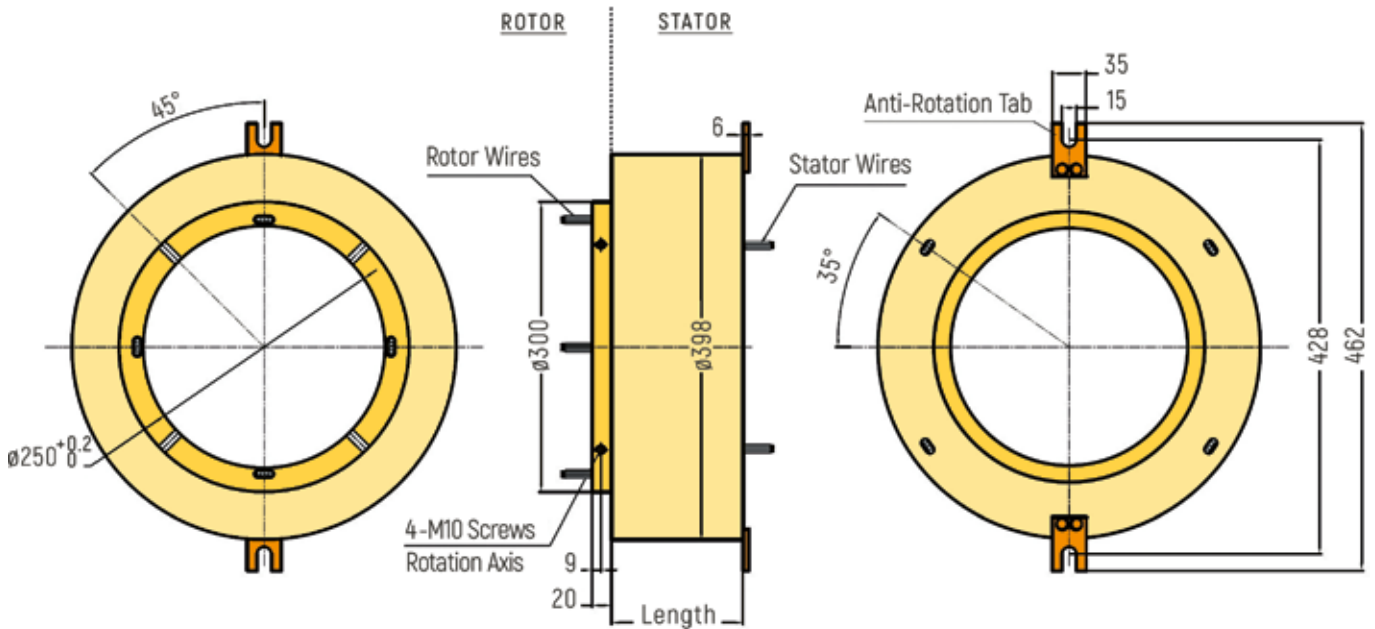

# THROUGH-BORE

**DIMENSIONS (in mm)**

RX-HS120A - Inner Diameter 120mm

RX-HS150A - Inner Diameter 150mm

# THROUGH-BORE

**DIMENSIONS (in mm)**

RX-HS180A - Inner Diameter 180mm

RX-HS200A - Inner Diameter 200mm

# THROUGH-BORE

**DIMENSIONS (in mm)**

RX-HS210A - Inner Diameter 210mm

RX-HS250A - Inner Diameter 250mm

# THROUGH-BORE

DIMENSIONS (in mm)

RX-HS300A - Inner Diameter 300mm