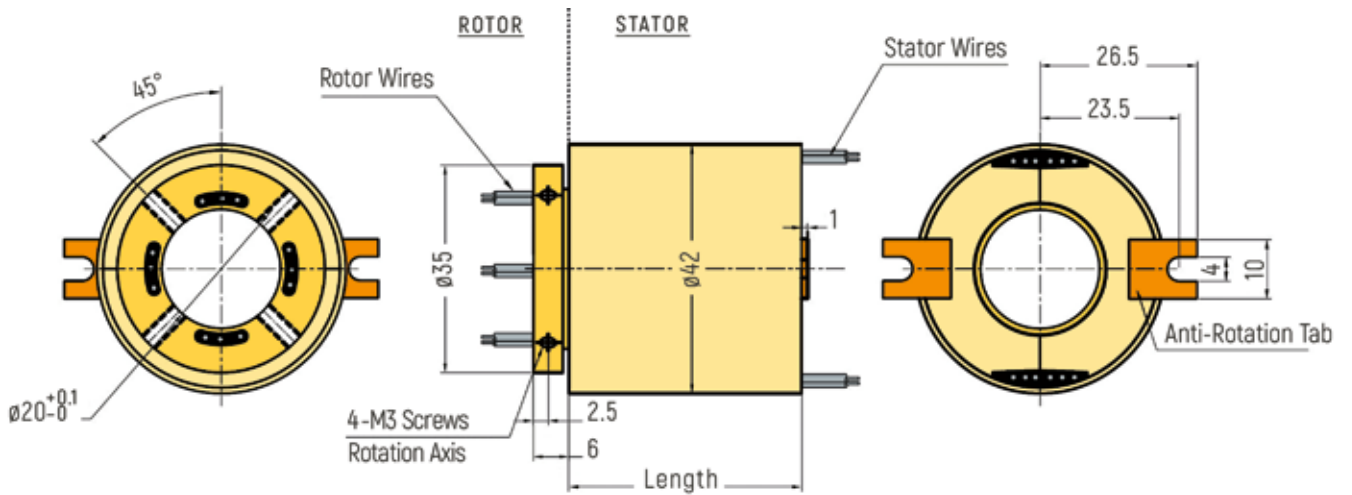

# THROUGH-BORE

DIMENSIONS (in mm)

RX-HS012D - Inner Diameter 12,7mm

RX-HS020A - Inner Diameter 20mm

# THROUGH-BORE

DIMENSIONS (in mm)

RX-HS020B - Inner Diameter 20mm

RX-HS020B - Optional Flange Version (Drawing only exemplary, further details on request)

# THROUGH-BORE

**DIMENSIONS (in mm)**

RX-HS025A - Inner Diameter 25,4mm

RX-HS025A - Optional Flange Version (Drawing only exemplary, further details on request)

# THROUGH-BORE

**DIMENSIONS (in mm)**

RX-HS025B - Inner Diameter 25,4mm

RX-HS030A - Inner Diameter 30mm