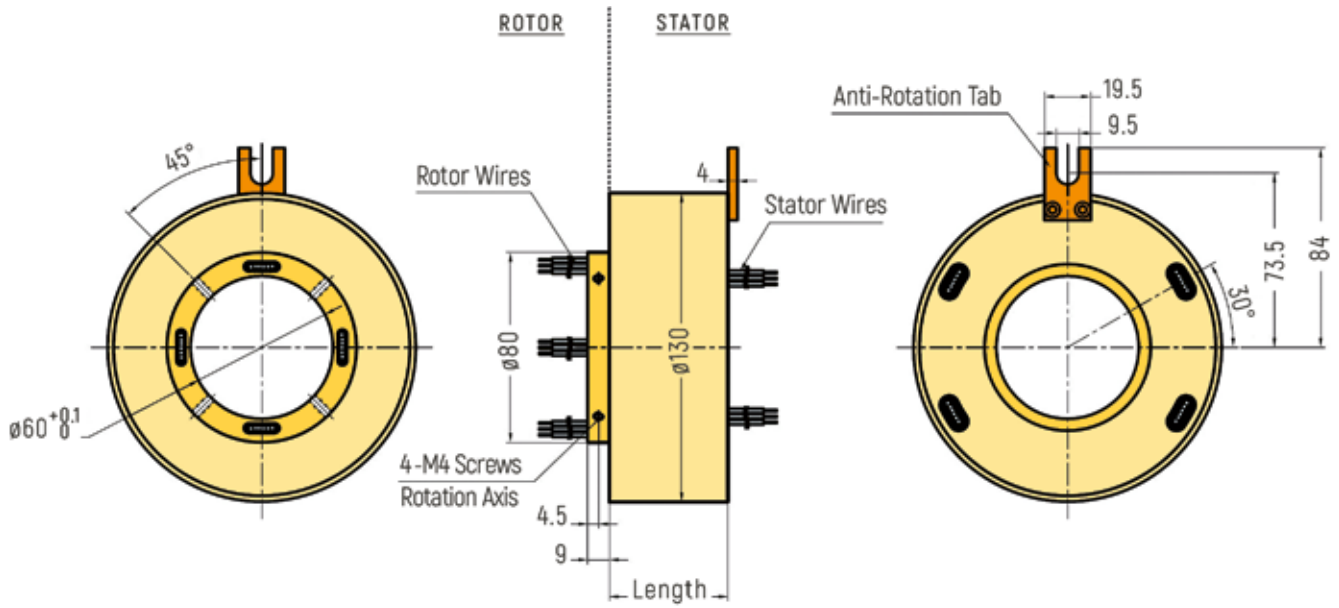

# THROUGH-BORE

**DIMENSIONS (in mm)**

RX-HS050A - Inner Diameter 50mm

RX-HS050A - Optional Flange Version (Drawing only exemplary, further details on request)

# THROUGH-BORE

**DIMENSIONS (in mm)**

RX-HS050B - Inner Diameter 50mm

RX-HS060A - Inner Diameter 60mm

# THROUGH-BORE

**DIMENSIONS (in mm)**

RX-HS070A - Inner Diameter 70mm

RX-HS080A - Inner Diameter 80mm

# THROUGH-BORE

**DIMENSIONS (in mm)**

RX-HS180A - Inner Diameter 180mm

RX-HS200A - Inner Diameter 200mm