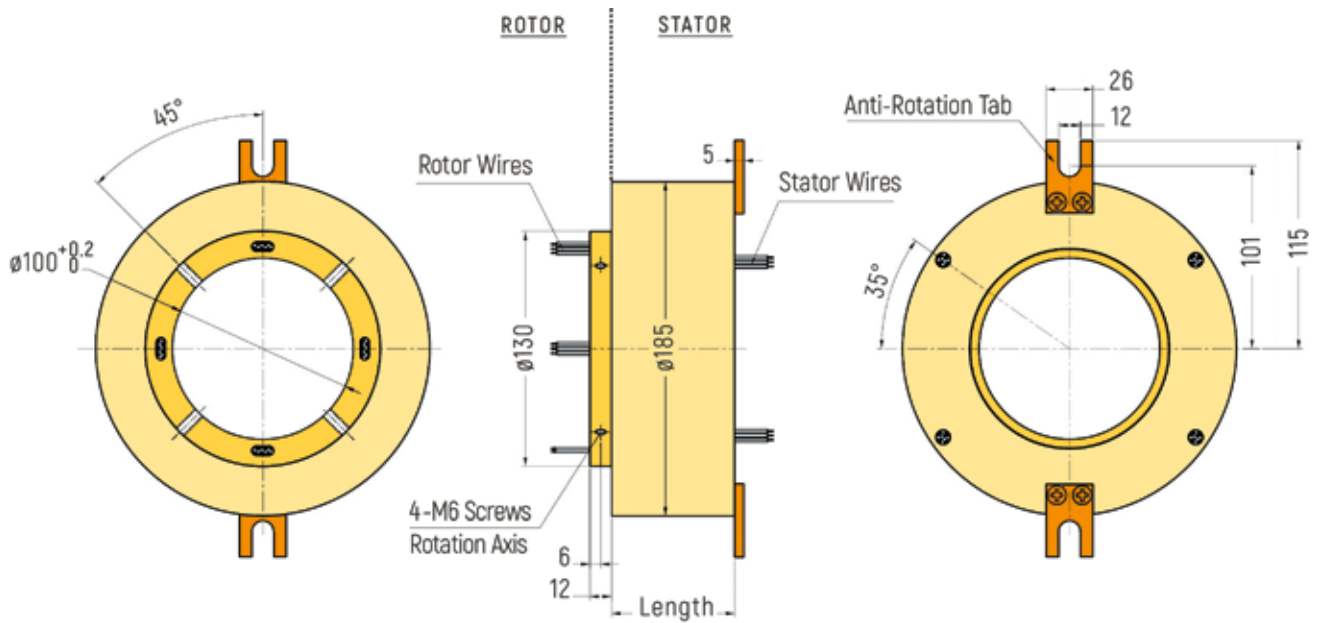

# THROUGH-BORE

**DIMENSIONS (in mm)**

RX-HS070A - Inner Diameter 70mm

RX-HS080A - Inner Diameter 80mm

# THROUGH-BORE

**DIMENSIONS (in mm)**

RX-HS090A - Inner Diameter 90mm

RX-HS100A - Inner Diameter 100mm

# THROUGH-BORE

**DIMENSIONS (in mm)**

RX-HS120A - Inner Diameter 120mm

RX-HS150A - Inner Diameter 150mm

# THROUGH-BORE

**DIMENSIONS (in mm)**

RX-HS180A - Inner Diameter 180mm

RX-HS200A - Inner Diameter 200mm