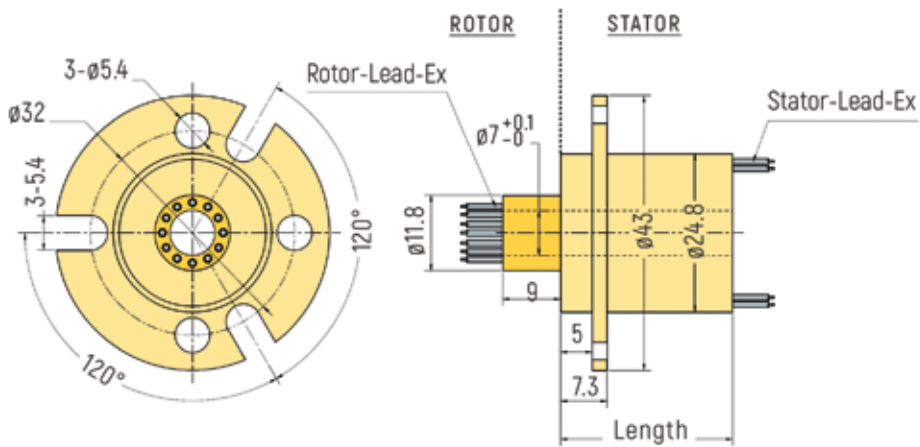

# THROUGH-BORE

Inner Diameter			
<50mm	p.1	>100mm to 200mm	p.13
50mm to 100mm	p.9	>200mm to 300mm	p.15

DIMENSIONS (in mm)

RX-HS003A - Inner Diameter 3mm

RX-HS005A - Inner Diameter 5mm

RX-HS007A - Inner Diameter 7mm

# THROUGH-BORE

**DIMENSIONS (in mm)**

RX-HS007B - Inner Diameter 7mm

RX-HS012A - Inner Diameter 12,7mm

RX-HS012B - Inner Diameter 12,7mm

# THROUGH-BORE

DIMENSIONS (in mm)

RX-HS012D - Inner Diameter 12,7mm

RX-HS020A - Inner Diameter 20mm

# THROUGH-BORE

**DIMENSIONS (in mm)**

RX-HS180A - Inner Diameter 180mm

RX-HS200A - Inner Diameter 200mm