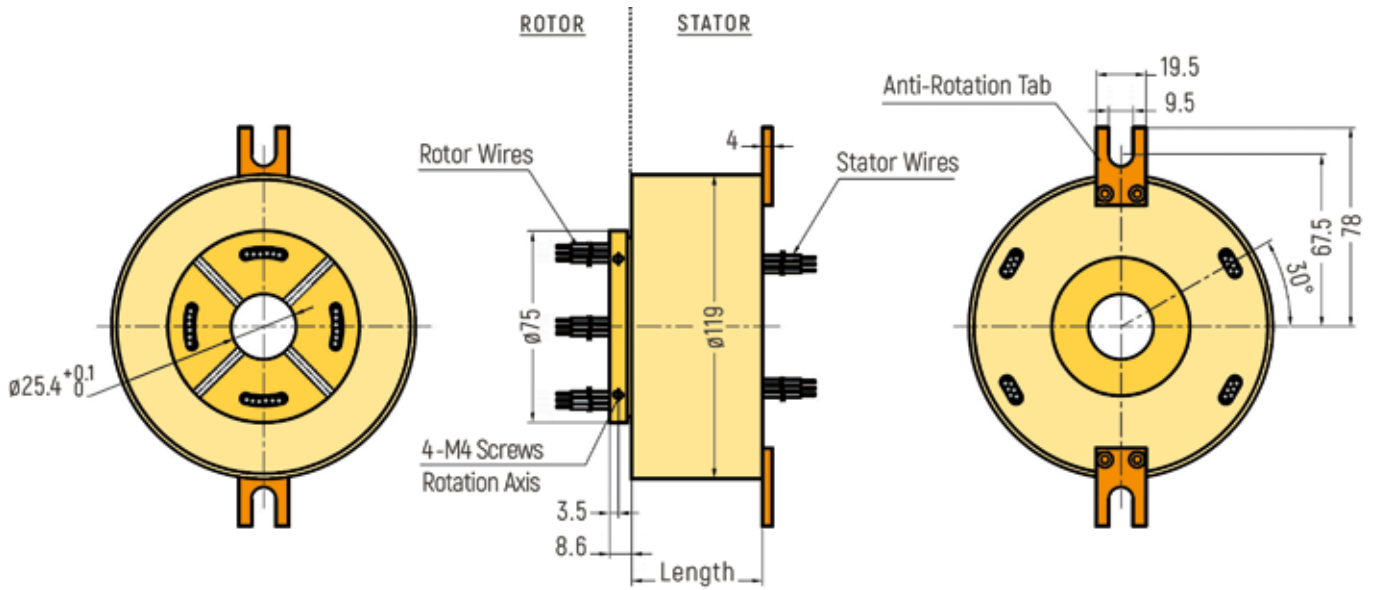

# THROUGH-BORE

**DIMENSIONS (in mm)**

RX-HS025A - Inner Diameter 25,4mm

RX-HS025A - Optional Flange Version (Drawing only exemplary, further details on request)

# THROUGH-BORE

**DIMENSIONS (in mm)**

RX-HS025B - Inner Diameter 25,4mm

RX-HS030A - Inner Diameter 30mm

# THROUGH-BORE

**DIMENSIONS (in mm)**

RX-HS038A - Inner Diameter 38mm

RX-HS038A - Optional Flange Version (Drawing only exemplary, further details on request)

# THROUGH-BORE

**DIMENSIONS (in mm)**

RX-HS180A - Inner Diameter 180mm

RX-HS200A - Inner Diameter 200mm