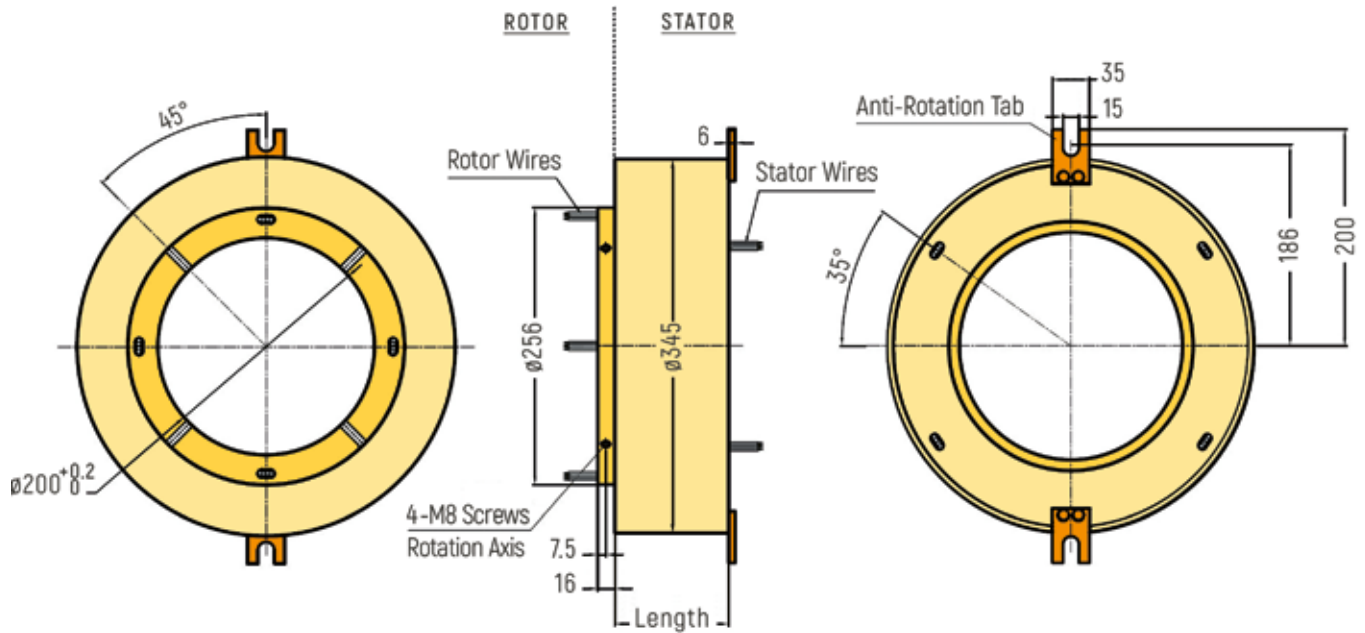

# THROUGH-BORE

**DIMENSIONS (in mm)**

RX-HS090A - Inner Diameter 90mm

RX-HS100A - Inner Diameter 100mm

# THROUGH-BORE

**DIMENSIONS (in mm)**

RX-HS120A - Inner Diameter 120mm

RX-HS150A - Inner Diameter 150mm

# THROUGH-BORE

**DIMENSIONS (in mm)**

RX-HS180A - Inner Diameter 180mm

RX-HS200A - Inner Diameter 200mm

# THROUGH-BORE

**DIMENSIONS (in mm)**

RX-HS210A - Inner Diameter 210mm

RX-HS250A - Inner Diameter 250mm