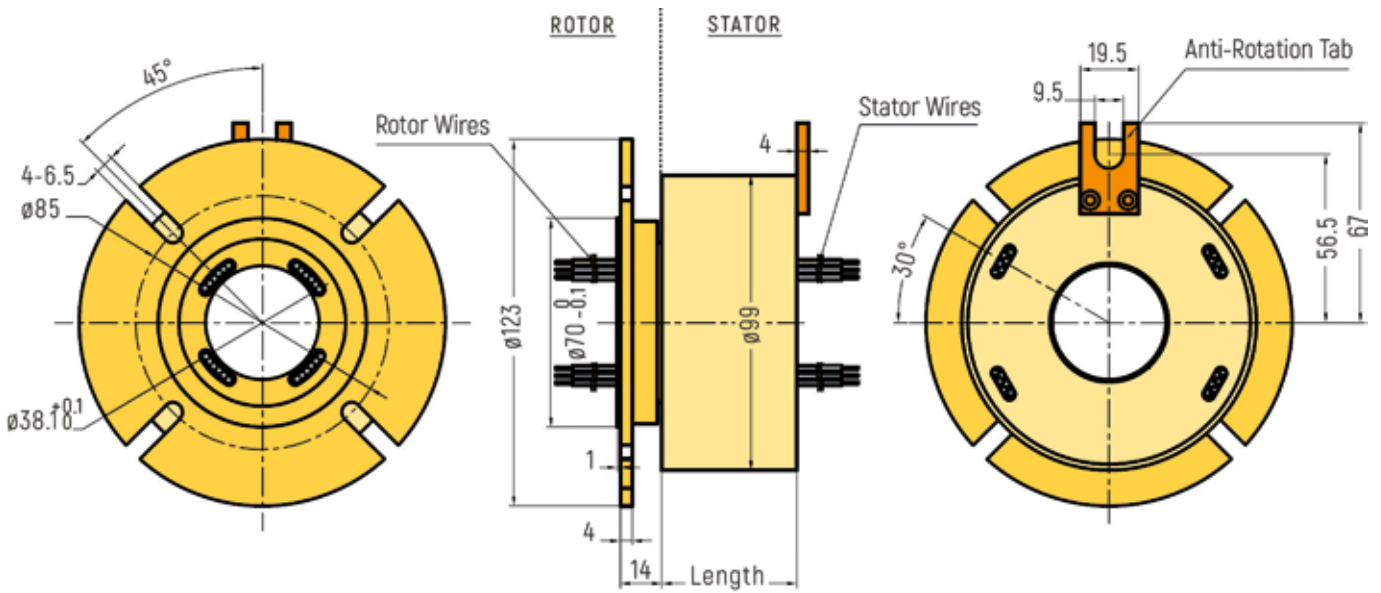

# THROUGH-BORE

**DIMENSIONS (in mm)**

RX-HS025B - Inner Diameter 25,4mm

RX-HS030A - Inner Diameter 30mm

# THROUGH-BORE

**DIMENSIONS (in mm)**

RX-HS038A - Inner Diameter 38mm

RX-HS038A - Optional Flange Version (Drawing only exemplary, further details on request)

# THROUGH-BORE

**DIMENSIONS (in mm)**

RX-HS050A - Inner Diameter 50mm

RX-HS050A - Optional Flange Version (Drawing only exemplary, further details on request)

# THROUGH-BORE

**DIMENSIONS (in mm)**

RX-HS070A - Inner Diameter 70mm

RX-HS080A - Inner Diameter 80mm