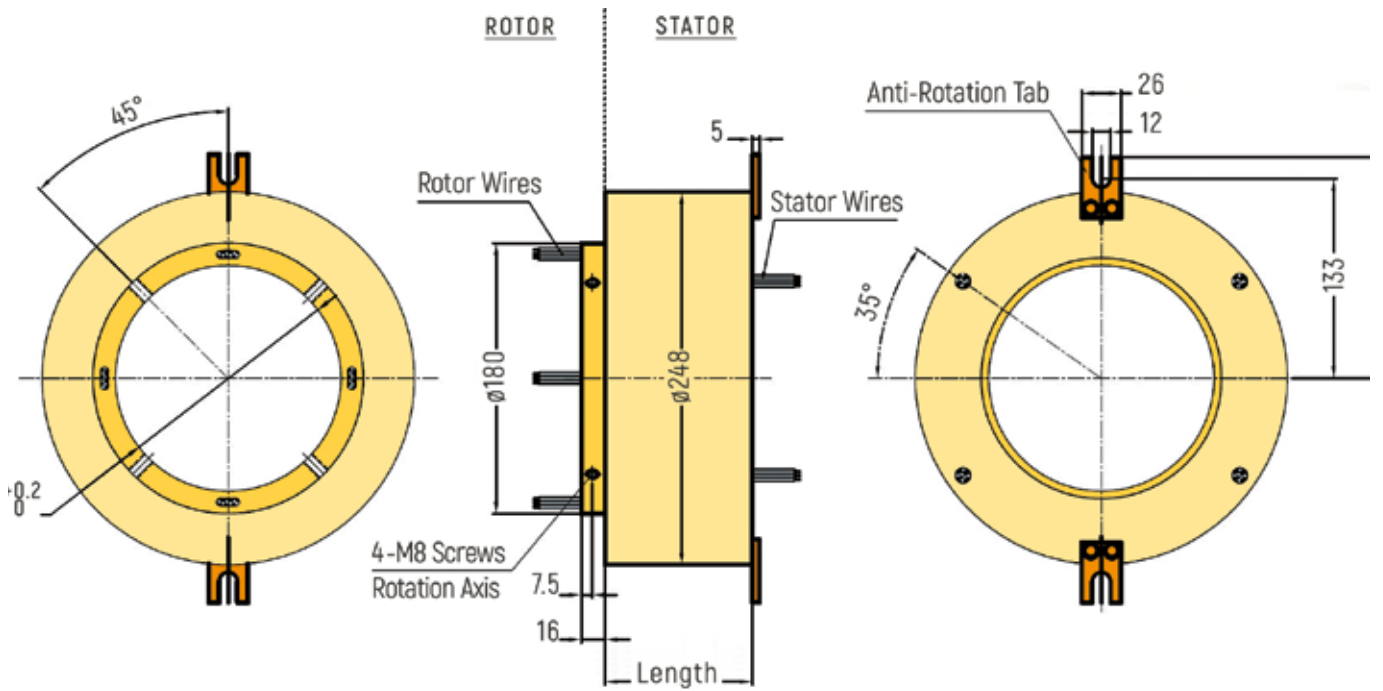

# THROUGH-BORE

**DIMENSIONS (in mm)**

RX-HS070A - Inner Diameter 70mm

RX-HS080A - Inner Diameter 80mm

# THROUGH-BORE

**DIMENSIONS (in mm)**

RX-HS090A - Inner Diameter 90mm

RX-HS100A - Inner Diameter 100mm

# THROUGH-BORE

**DIMENSIONS (in mm)**

RX-HS120A - Inner Diameter 120mm

RX-HS150A - Inner Diameter 150mm

# THROUGH-BORE

**DIMENSIONS (in mm)**

RX-HS180A - Inner Diameter 180mm

RX-HS200A - Inner Diameter 200mm