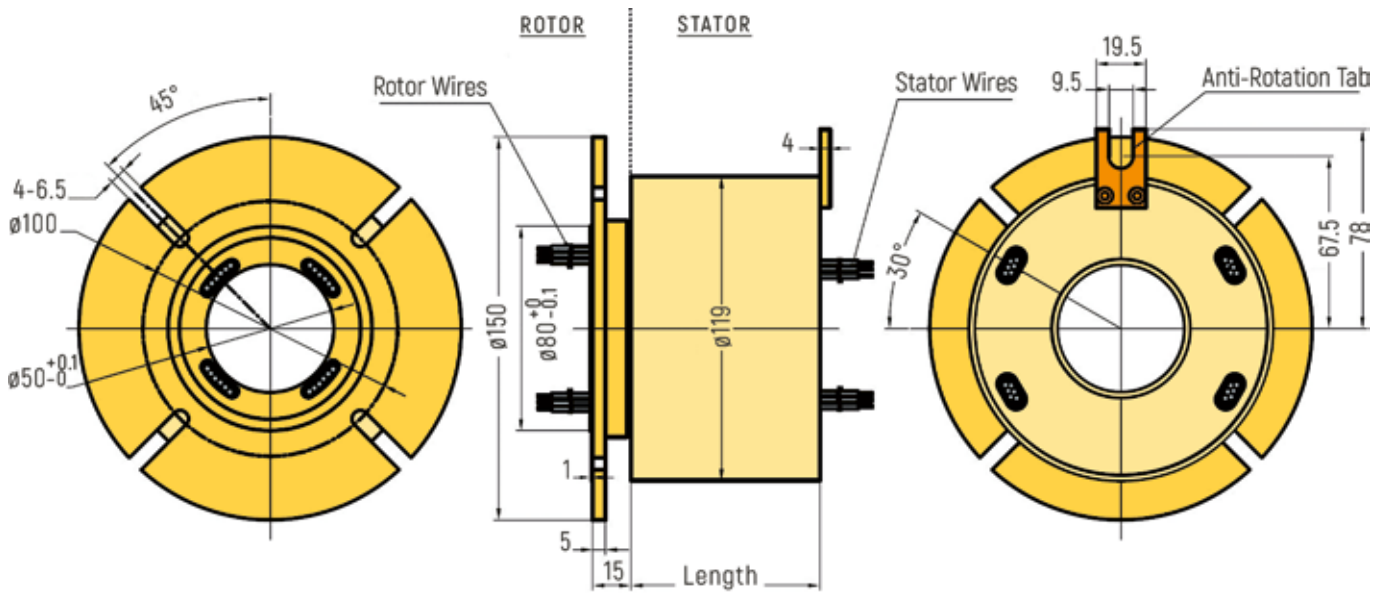

# THROUGH-BORE

**DIMENSIONS (in mm)**

RX-HS038A - Inner Diameter 38mm

RX-HS038A - Optional Flange Version (Drawing only exemplary, further details on request)

# THROUGH-BORE

**DIMENSIONS (in mm)**

RX-HS050A - Inner Diameter 50mm

RX-HS050A - Optional Flange Version (Drawing only exemplary, further details on request)

# THROUGH-BORE

**DIMENSIONS (in mm)**

RX-HS050B - Inner Diameter 50mm

RX-HS060A - Inner Diameter 60mm

# THROUGH-BORE

**DIMENSIONS (in mm)**

RX-HS070A - Inner Diameter 70mm

RX-HS080A - Inner Diameter 80mm