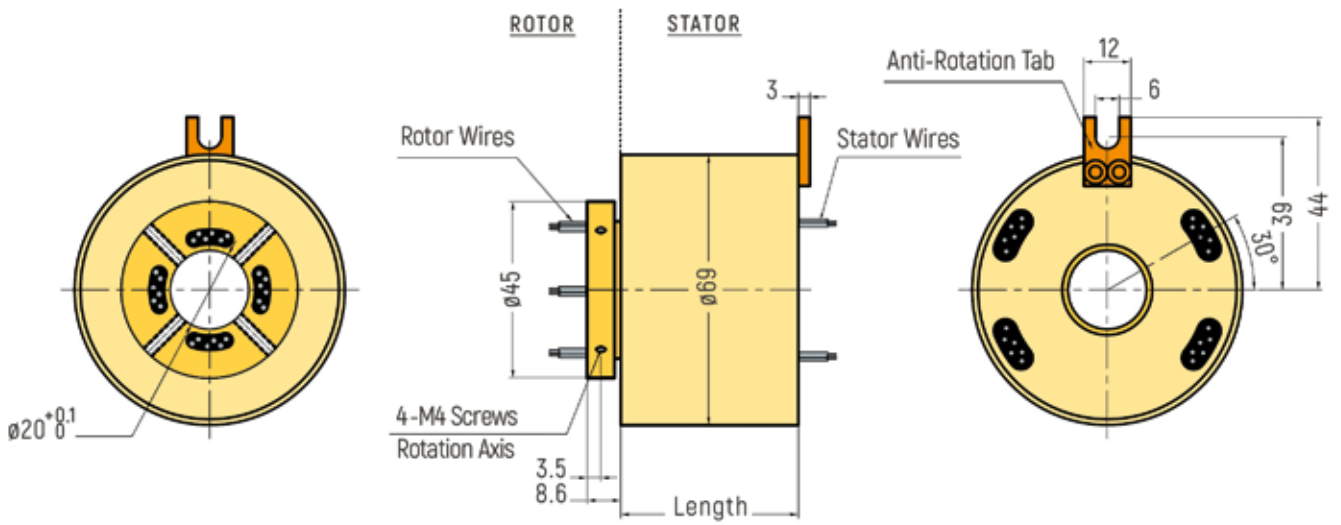

THROUGH-BORE

DIMENSIONS (in mm)

RX-HS020B - Inner Diameter 20mm