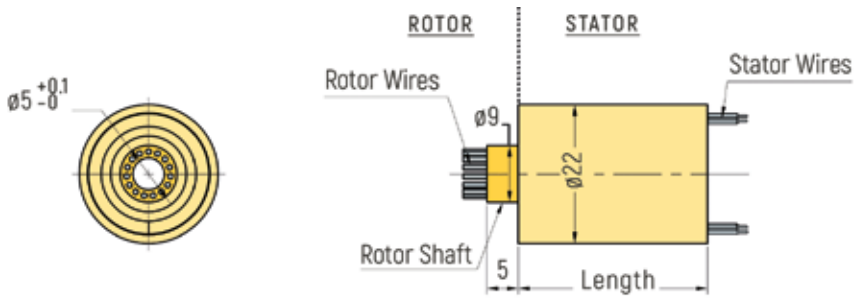

# THROUGH-BORE

Inner Diameter			
<50mm	p.1	>100mm to 200mm	p.13
50mm to 100mm	p.9	>200mm to 300mm	p.15

DIMENSIONS (in mm)

RX-HS003A - Inner Diameter 3mm

RX-HS005A - Inner Diameter 5mm

RX-HS007A - Inner Diameter 7mm

# THROUGH-BORE

**DIMENSIONS (in mm)**

RX-HS007B - Inner Diameter 7mm

RX-HS012A - Inner Diameter 12,7mm

RX-HS012B - Inner Diameter 12,7mm

# THROUGH-BORE

**DIMENSIONS (in mm)**

RX-HS012C - Inner Diameter 12,7mm

RX-HS012C - Optional Flange Version (Drawing only exemplary, further details on request)

# THROUGH-BORE

**DIMENSIONS (in mm)**

RX-HS180A - Inner Diameter 180mm

RX-HS200A - Inner Diameter 200mm