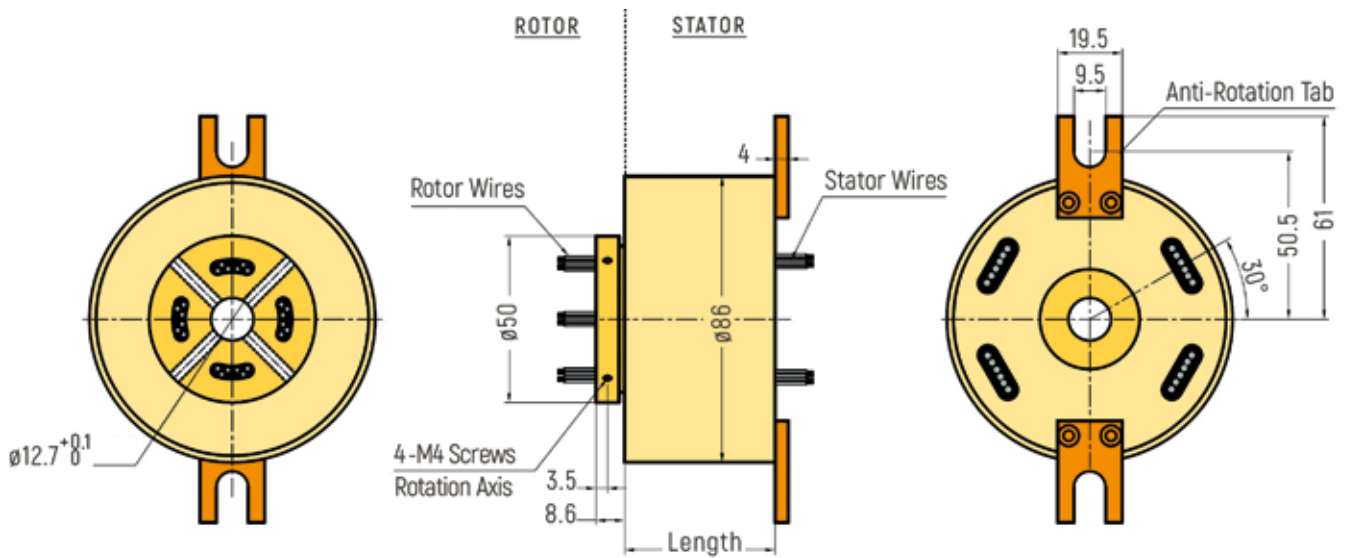

# THROUGH-BORE

**DIMENSIONS (in mm)**

RX-HS007B - Inner Diameter 7mm

RX-HS012A - Inner Diameter 12,7mm

RX-HS012B - Inner Diameter 12,7mm

# THROUGH-BORE

**DIMENSIONS (in mm)**

RX-HS012C - Inner Diameter 12,7mm

RX-HS012C - Optional Flange Version (Drawing only exemplary, further details on request)

# THROUGH-BORE

DIMENSIONS (in mm)

RX-HS012D - Inner Diameter 12,7mm

RX-HS020A - Inner Diameter 20mm

# THROUGH-BORE

**DIMENSIONS (in mm)**

RX-HS180A - Inner Diameter 180mm

RX-HS200A - Inner Diameter 200mm