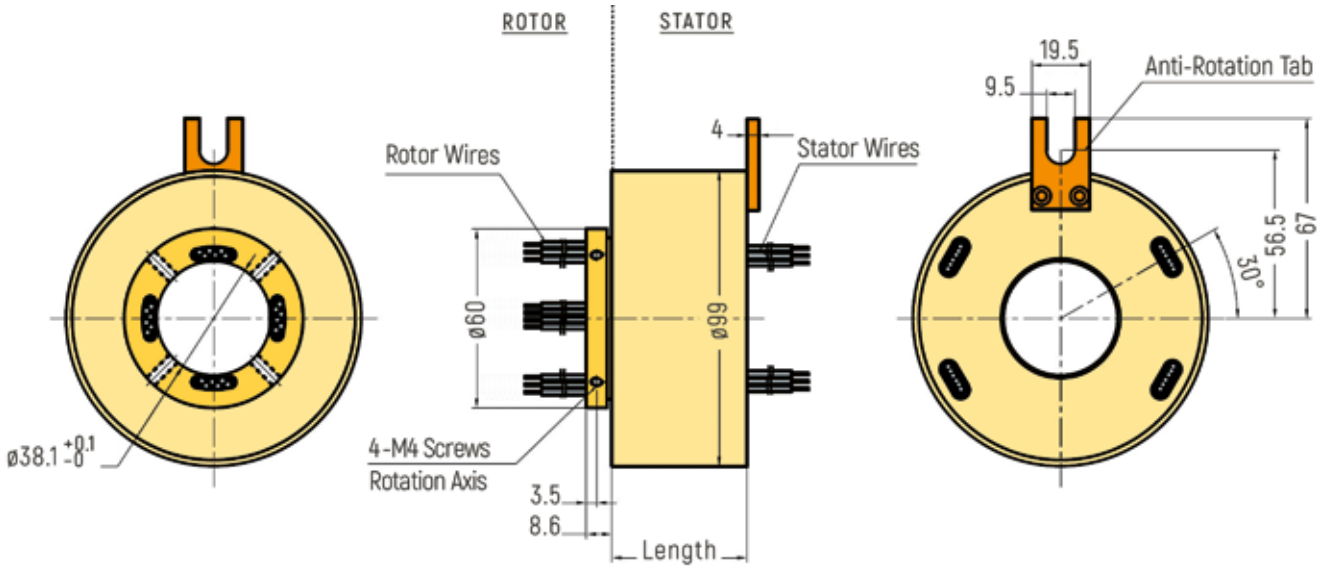

# THROUGH-BORE

**DIMENSIONS (in mm)**

RX-HS025B - Inner Diameter 25,4mm

RX-HS030A - Inner Diameter 30mm

# THROUGH-BORE

**DIMENSIONS (in mm)**

RX-HS038A - Inner Diameter 38mm

RX-HS038A - Optional Flange Version (Drawing only exemplary, further details on request)

# THROUGH-BORE

**DIMENSIONS (in mm)**

RX-HS050A - Inner Diameter 50mm

RX-HS050A - Optional Flange Version (Drawing only exemplary, further details on request)