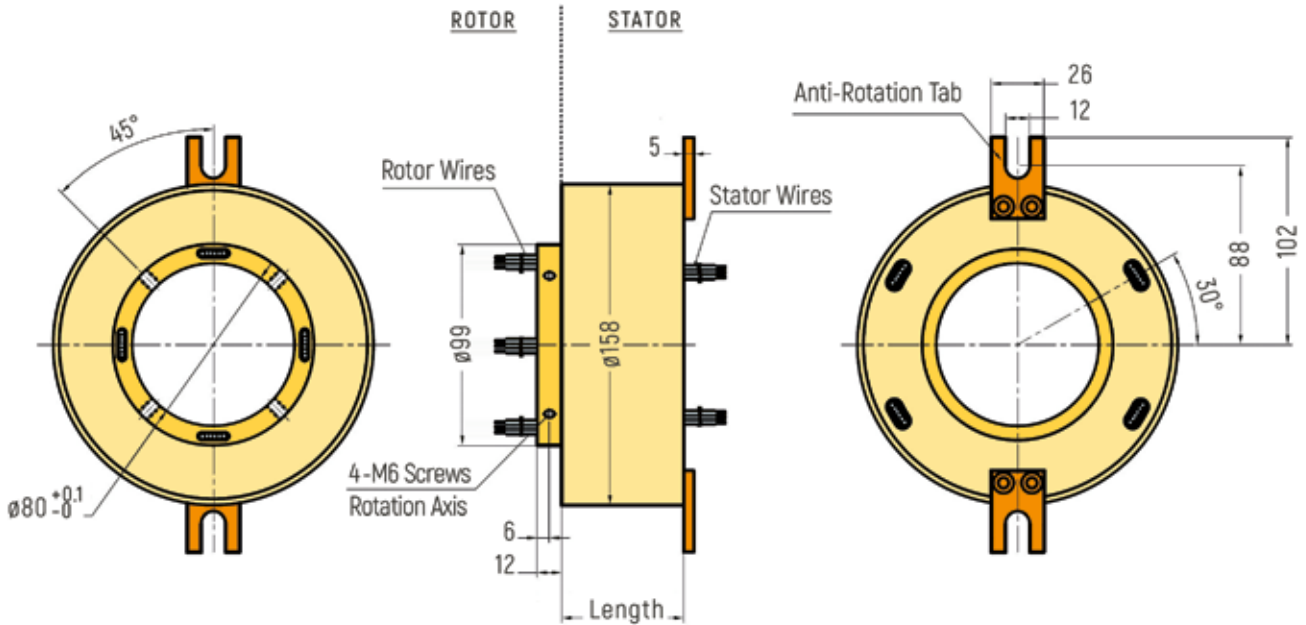

# THROUGH-BORE

**DIMENSIONS (in mm)**

RX-HS050B - Inner Diameter 50mm

RX-HS060A - Inner Diameter 60mm

# THROUGH-BORE

**DIMENSIONS (in mm)**

RX-HS070A - Inner Diameter 70mm

RX-HS080A - Inner Diameter 80mm

# THROUGH-BORE

**DIMENSIONS (in mm)**

RX-HS090A - Inner Diameter 90mm

RX-HS100A - Inner Diameter 100mm

# THROUGH-BORE

**DIMENSIONS (in mm)**

RX-HS180A - Inner Diameter 180mm

RX-HS200A - Inner Diameter 200mm