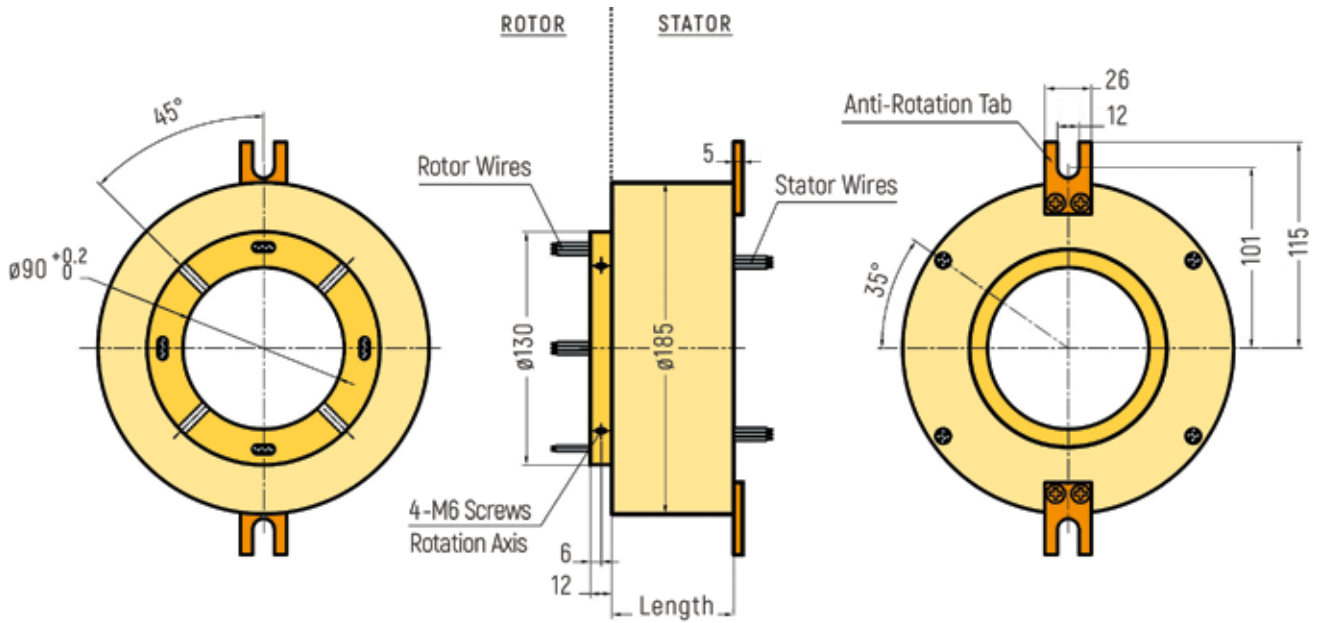

# THROUGH-BORE

**DIMENSIONS (in mm)**

RX-HS070A - Inner Diameter 70mm

RX-HS080A - Inner Diameter 80mm

# THROUGH-BORE

**DIMENSIONS (in mm)**

RX-HS090A - Inner Diameter 90mm

RX-HS100A - Inner Diameter 100mm

# THROUGH-BORE

**DIMENSIONS (in mm)**

RX-HS120A - Inner Diameter 120mm

RX-HS150A - Inner Diameter 150mm

# THROUGH-BORE

**DIMENSIONS (in mm)**

RX-HS180A - Inner Diameter 180mm

RX-HS200A - Inner Diameter 200mm