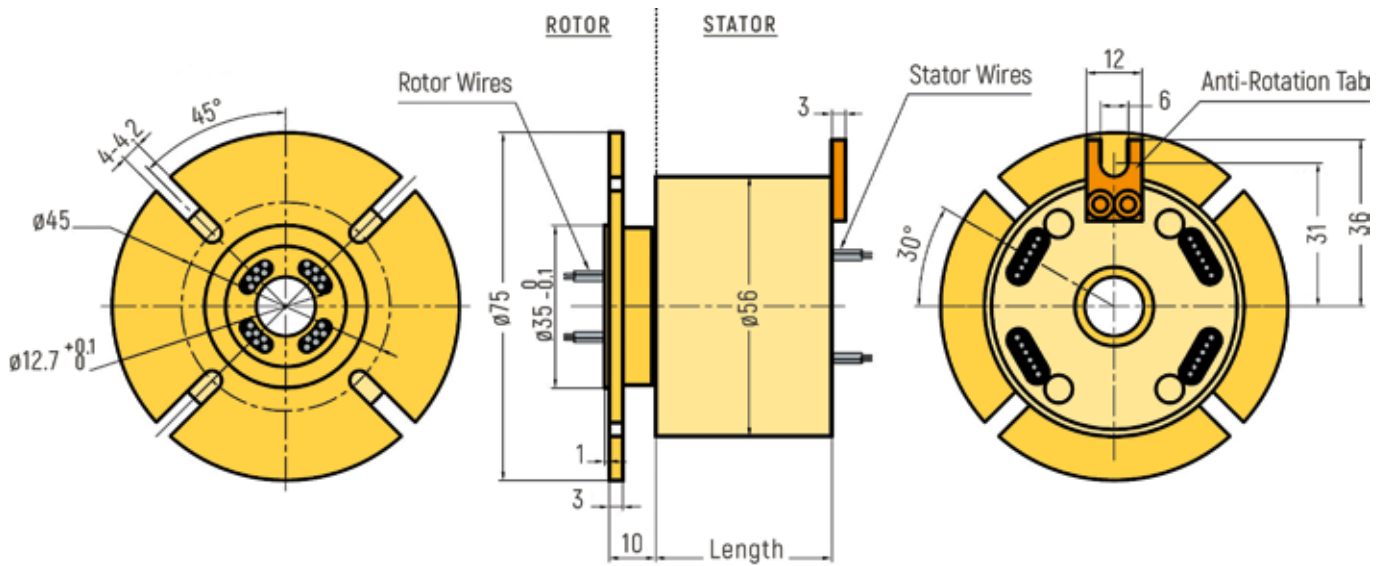

# THROUGH-BORE

Inner Diameter			
<50mm	p.1	>100mm to 200mm	p.13
50mm to 100mm	p.9	>200mm to 300mm	p.15

DIMENSIONS (in mm)

RX-HS003A - Inner Diameter 3mm

RX-HS005A - Inner Diameter 5mm

RX-HS007A - Inner Diameter 7mm

# THROUGH-BORE

**DIMENSIONS (in mm)**

RX-HS007B - Inner Diameter 7mm

RX-HS012A - Inner Diameter 12,7mm

RX-HS012B - Inner Diameter 12,7mm

# THROUGH-BORE

**DIMENSIONS (in mm)**

RX-HS012C - Inner Diameter 12,7mm

RX-HS012C - Optional Flange Version (Drawing only exemplary, further details on request)

# THROUGH-BORE

**DIMENSIONS (in mm)**

RX-HS180A - Inner Diameter 180mm

RX-HS200A - Inner Diameter 200mm