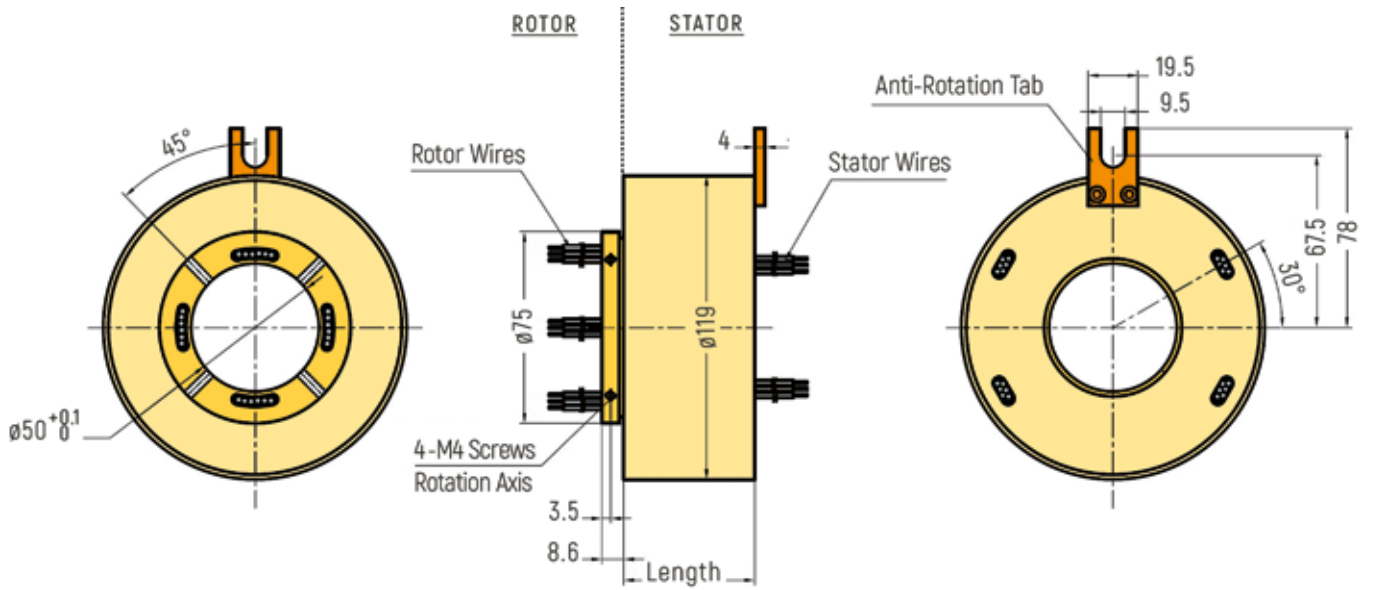

# THROUGH-BORE

**DIMENSIONS (in mm)**

RX-HS038A - Inner Diameter 38mm

RX-HS038A - Optional Flange Version (Drawing only exemplary, further details on request)

# THROUGH-BORE

**DIMENSIONS (in mm)**

RX-HS050A - Inner Diameter 50mm

RX-HS050A - Optional Flange Version (Drawing only exemplary, further details on request)

# THROUGH-BORE

**DIMENSIONS (in mm)**

RX-HS050B - Inner Diameter 50mm

RX-HS060A - Inner Diameter 60mm

# THROUGH-BORE

**DIMENSIONS (in mm)**

RX-HS070A - Inner Diameter 70mm

RX-HS080A - Inner Diameter 80mm