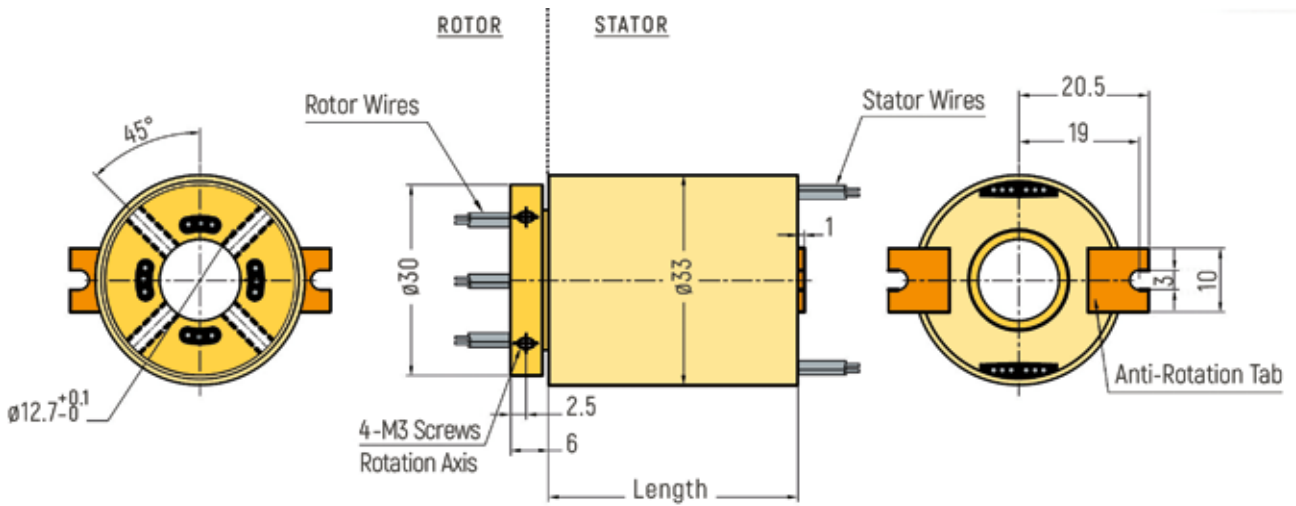

# THROUGH-BORE

Inner Diameter			
<50mm	p.1	>100mm to 200mm	p.13
50mm to 100mm	p.9	>200mm to 300mm	p.15

DIMENSIONS (in mm)

RX-HS003A - Inner Diameter 3mm

RX-HS005A - Inner Diameter 5mm

RX-HS007A - Inner Diameter 7mm

# THROUGH-BORE

**DIMENSIONS (in mm)**

RX-HS007B - Inner Diameter 7mm

RX-HS012A - Inner Diameter 12,7mm

RX-HS012B - Inner Diameter 12,7mm

# THROUGH-BORE

DIMENSIONS (in mm)

RX-HS012D - Inner Diameter 12,7mm

RX-HS020A - Inner Diameter 20mm

# THROUGH-BORE

**DIMENSIONS (in mm)**

RX-HS180A - Inner Diameter 180mm

RX-HS200A - Inner Diameter 200mm