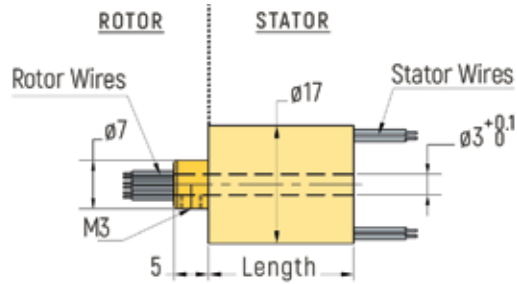

# THROUGH-BORE

Inner Diameter			
<50mm	p.1	>100mm to 200mm	p.13
50mm to 100mm	p.9	>200mm to 300mm	p.15

DIMENSIONS (in mm)

RX-HS003A - Inner Diameter 3mm

RX-HS005A - Inner Diameter 5mm

RX-HS007A - Inner Diameter 7mm

# THROUGH-BORE

**DIMENSIONS (in mm)**

RX-HS007B - Inner Diameter 7mm

RX-HS012A - Inner Diameter 12,7mm

RX-HS012B - Inner Diameter 12,7mm

# THROUGH-BORE

**DIMENSIONS (in mm)**

RX-HS180A - Inner Diameter 180mm

RX-HS200A - Inner Diameter 200mm

# THROUGH-BORE

**DIMENSIONS (in mm)**

RX-HS210A - Inner Diameter 210mm

RX-HS250A - Inner Diameter 250mm