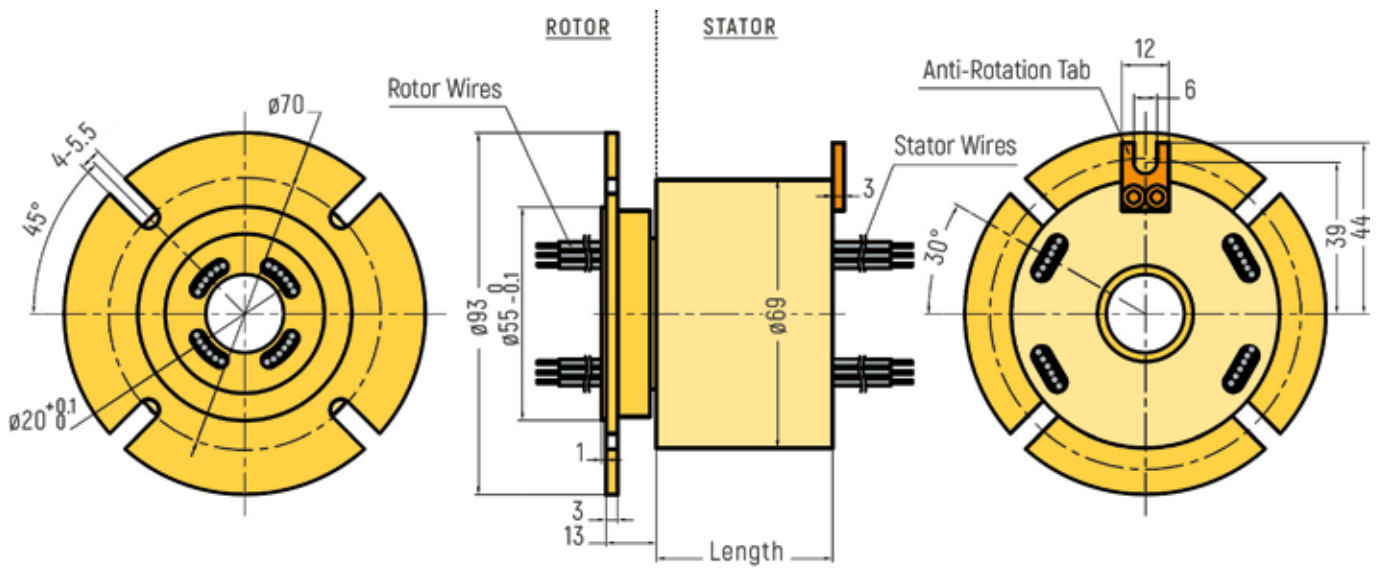

# THROUGH-BORE

DIMENSIONS (in mm)

RX-HS012D - Inner Diameter 12,7mm

RX-HS020A - Inner Diameter 20mm

# THROUGH-BORE

DIMENSIONS (in mm)

RX-HS020B - Inner Diameter 20mm

RX-HS020B - Optional Flange Version (Drawing only exemplary, further details on request)

# THROUGH-BORE

**DIMENSIONS (in mm)**

RX-HS025A - Inner Diameter 25,4mm

RX-HS025A - Optional Flange Version (Drawing only exemplary, further details on request)

# THROUGH-BORE

**DIMENSIONS (in mm)**

RX-HS025B - Inner Diameter 25,4mm

RX-HS030A - Inner Diameter 30mm