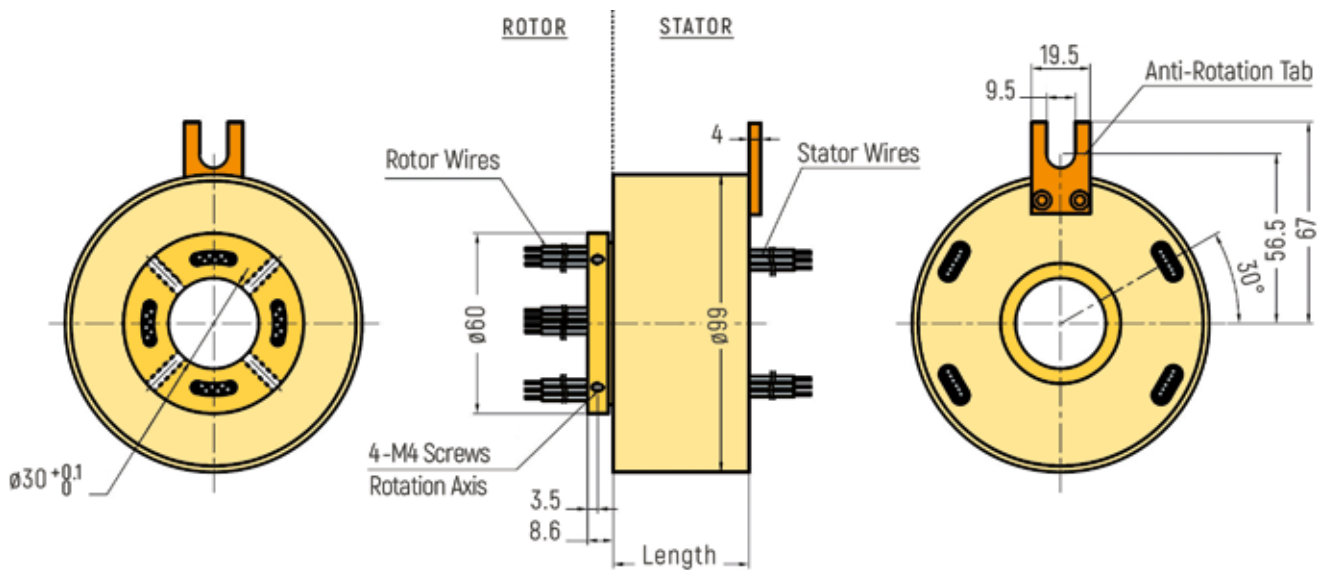

# THROUGH-BORE

**DIMENSIONS (in mm)**

RX-HS025A - Inner Diameter 25,4mm

RX-HS025A - Optional Flange Version (Drawing only exemplary, further details on request)

# THROUGH-BORE

**DIMENSIONS (in mm)**

RX-HS025B - Inner Diameter 25,4mm

RX-HS030A - Inner Diameter 30mm