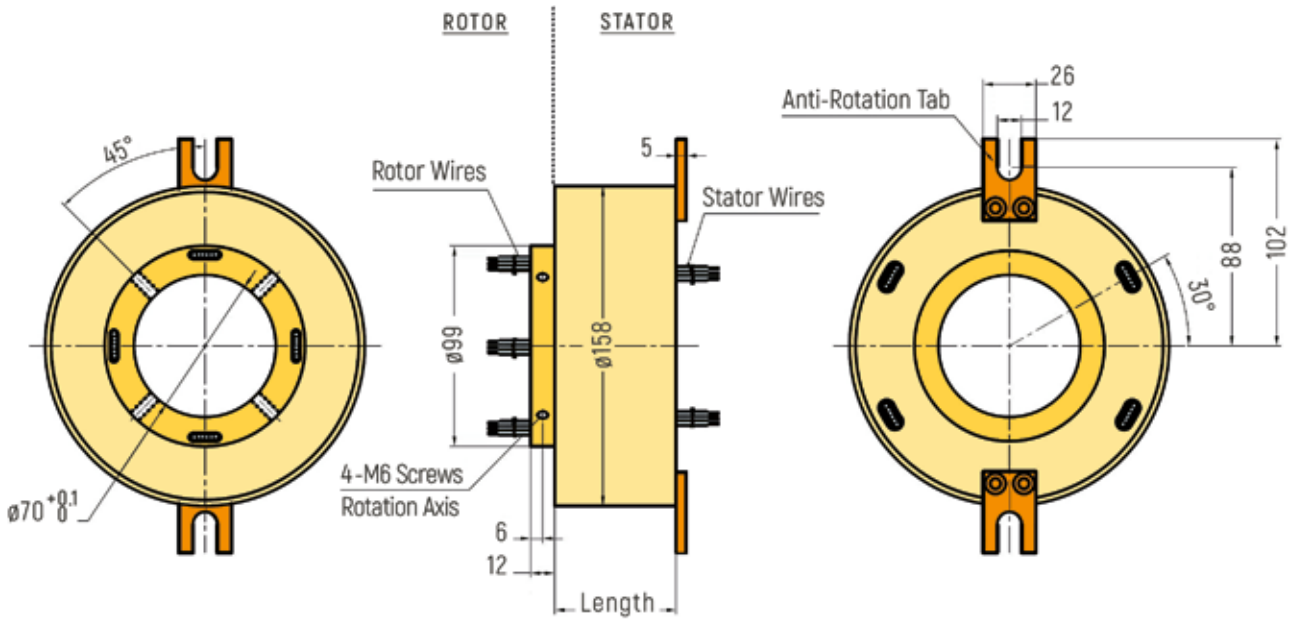

# THROUGH-BORE

**DIMENSIONS (in mm)**

RX-HS050B - Inner Diameter 50mm

RX-HS060A - Inner Diameter 60mm

# THROUGH-BORE

**DIMENSIONS (in mm)**

RX-HS070A - Inner Diameter 70mm

RX-HS080A - Inner Diameter 80mm

# THROUGH-BORE

**DIMENSIONS (in mm)**

RX-HS090A - Inner Diameter 90mm

RX-HS100A - Inner Diameter 100mm

# THROUGH-BORE

**DIMENSIONS (in mm)**

RX-HS180A - Inner Diameter 180mm

RX-HS200A - Inner Diameter 200mm