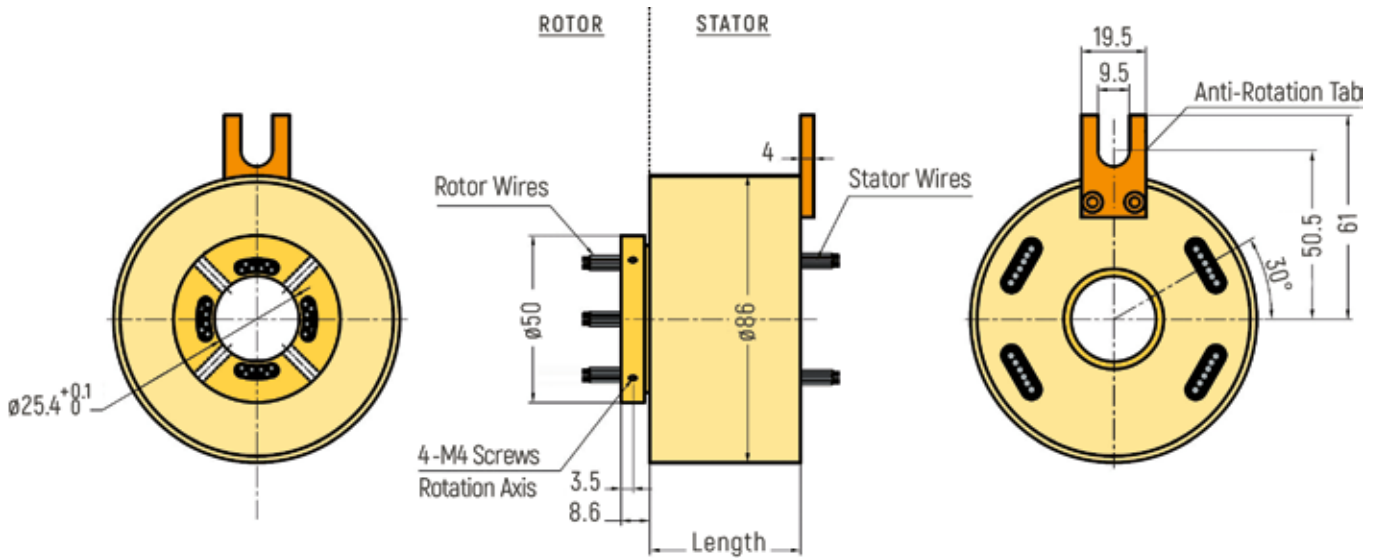

# THROUGH-BORE

DIMENSIONS (in mm)

RX-HS020B - Inner Diameter 20mm

RX-HS020B - Optional Flange Version (Drawing only exemplary, further details on request)

# THROUGH-BORE

**DIMENSIONS (in mm)**

RX-HS025A - Inner Diameter 25,4mm

RX-HS025A - Optional Flange Version (Drawing only exemplary, further details on request)

# THROUGH-BORE

**DIMENSIONS (in mm)**

RX-HS025B - Inner Diameter 25,4mm

RX-HS030A - Inner Diameter 30mm

# THROUGH-BORE

**DIMENSIONS (in mm)**

RX-HS180A - Inner Diameter 180mm

RX-HS200A - Inner Diameter 200mm