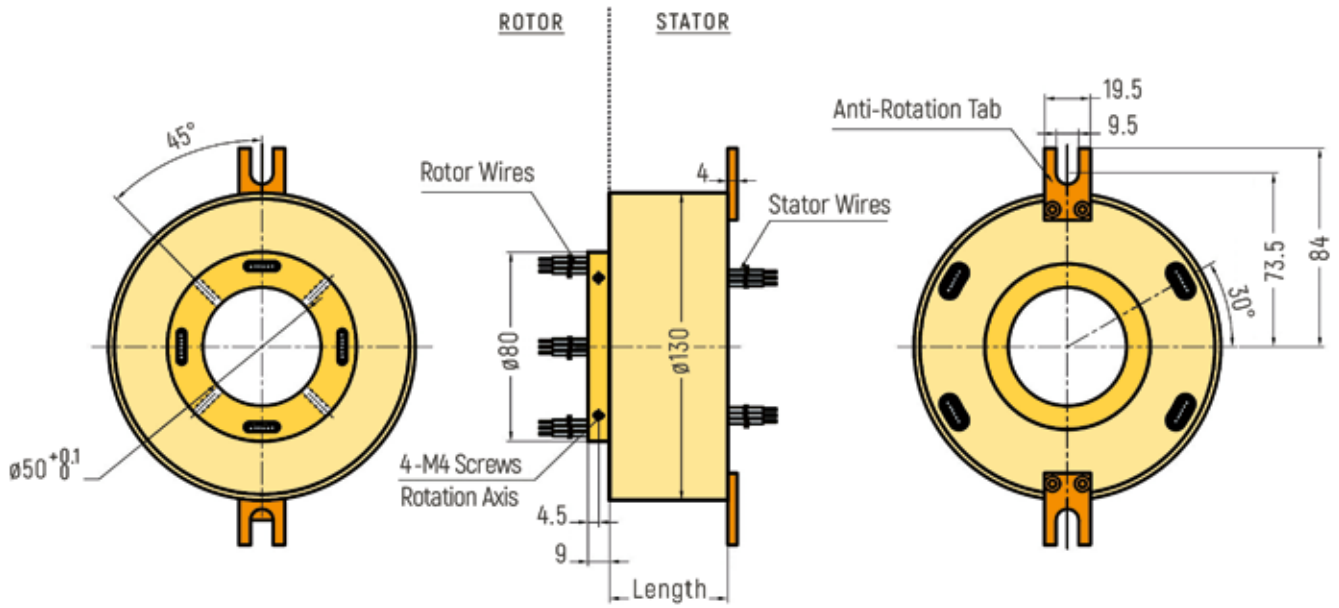

# THROUGH-BORE

**DIMENSIONS (in mm)**

RX-HS050A - Inner Diameter 50mm

RX-HS050A - Optional Flange Version (Drawing only exemplary, further details on request)

# THROUGH-BORE

**DIMENSIONS (in mm)**

RX-HS050B - Inner Diameter 50mm

RX-HS060A - Inner Diameter 60mm

# THROUGH-BORE

**DIMENSIONS (in mm)**

RX-HS070A - Inner Diameter 70mm

RX-HS080A - Inner Diameter 80mm

# THROUGH-BORE

**DIMENSIONS (in mm)**

RX-HS180A - Inner Diameter 180mm

RX-HS200A - Inner Diameter 200mm