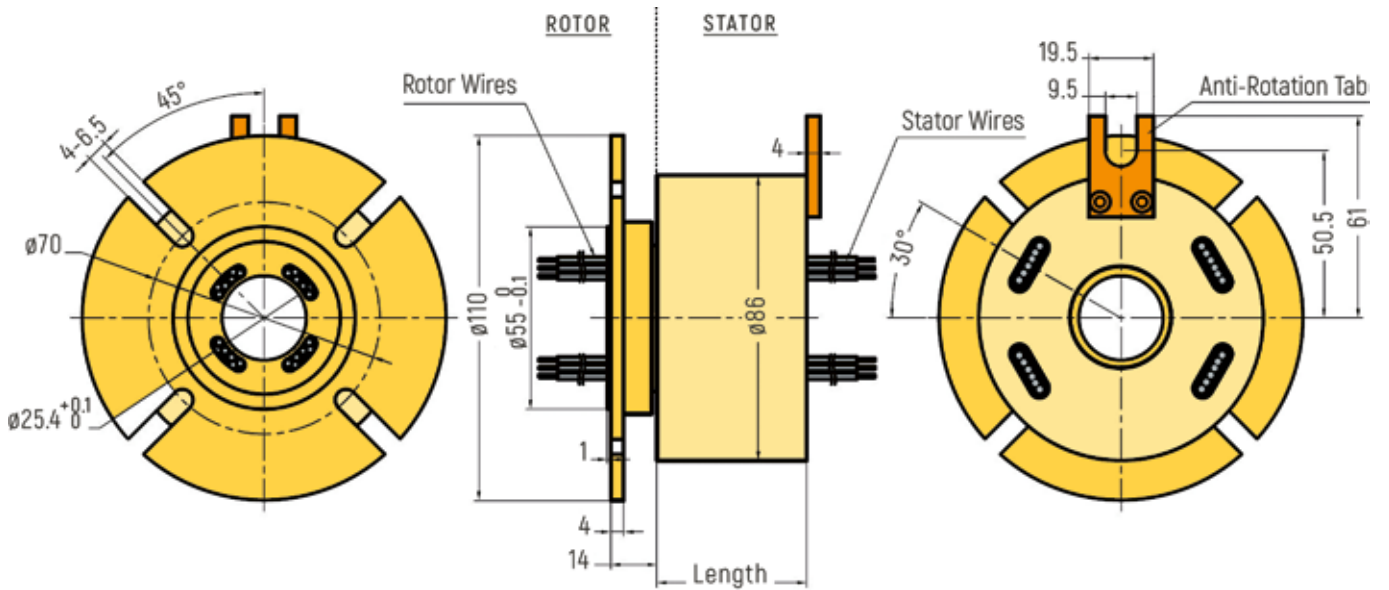

# THROUGH-BORE

DIMENSIONS (in mm)

RX-HS020B - Inner Diameter 20mm

RX-HS020B - Optional Flange Version (Drawing only exemplary, further details on request)

# THROUGH-BORE

**DIMENSIONS (in mm)**

RX-HS025A - Inner Diameter 25,4mm

RX-HS025A - Optional Flange Version (Drawing only exemplary, further details on request)

# THROUGH-BORE

**DIMENSIONS (in mm)**

RX-HS025B - Inner Diameter 25,4mm

RX-HS030A - Inner Diameter 30mm

# THROUGH-BORE

**DIMENSIONS (in mm)**

RX-HS180A - Inner Diameter 180mm

RX-HS200A - Inner Diameter 200mm