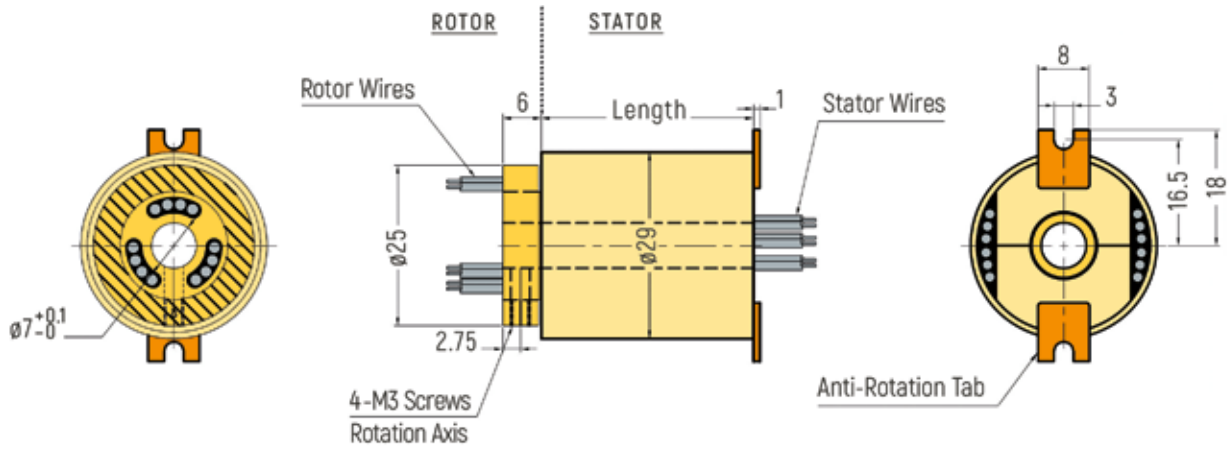

# THROUGH-BORE

Inner Diameter			
<50mm	p.1	>100mm to 200mm	p.13
50mm to 100mm	p.9	>200mm to 300mm	p.15

DIMENSIONS (in mm)

RX-HS003A - Inner Diameter 3mm

RX-HS005A - Inner Diameter 5mm

RX-HS007A - Inner Diameter 7mm

# THROUGH-BORE

**DIMENSIONS (in mm)**

RX-HS007B - Inner Diameter 7mm

RX-HS012A - Inner Diameter 12,7mm

RX-HS012B - Inner Diameter 12,7mm

# THROUGH-BORE

DIMENSIONS (in mm)

RX-HS012D - Inner Diameter 12,7mm

RX-HS020A - Inner Diameter 20mm

# THROUGH-BORE

**DIMENSIONS (in mm)**

RX-HS180A - Inner Diameter 180mm

RX-HS200A - Inner Diameter 200mm