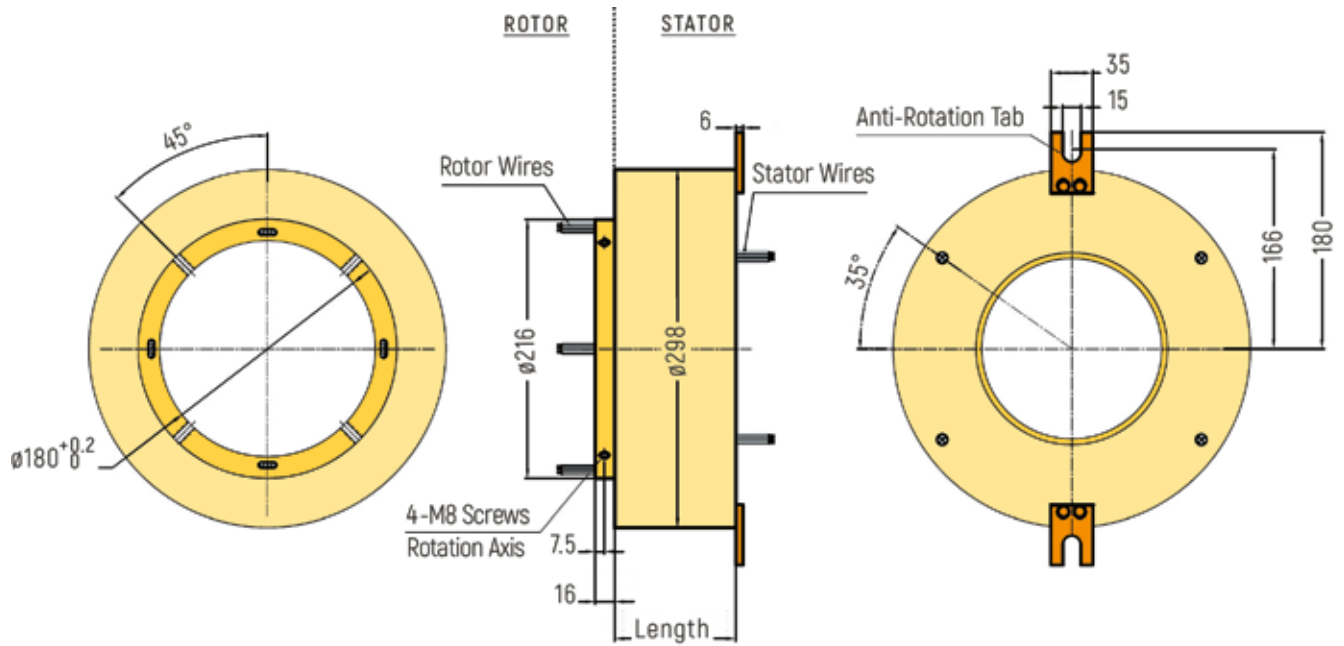

# THROUGH-BORE

**DIMENSIONS (in mm)**

RX-HS090A - Inner Diameter 90mm

RX-HS100A - Inner Diameter 100mm

# THROUGH-BORE

**DIMENSIONS (in mm)**

RX-HS120A - Inner Diameter 120mm

RX-HS150A - Inner Diameter 150mm

# THROUGH-BORE

**DIMENSIONS (in mm)**

RX-HS180A - Inner Diameter 180mm

RX-HS200A - Inner Diameter 200mm

# THROUGH-BORE

**DIMENSIONS (in mm)**

RX-HS210A - Inner Diameter 210mm

RX-HS250A - Inner Diameter 250mm