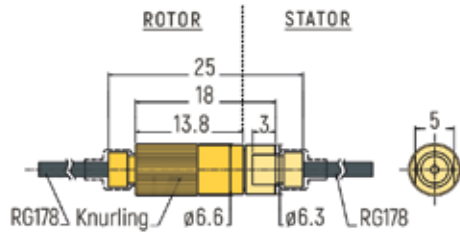

COAX

DIMENSIONS (in mm)

RX-HF0061 - 1 Channel

RX-HF0121 - 1 Channel

RX-HF0181 - 1 Channel

RX-HF0221 - 1 Channel

COAX

DIMENSIONS (in mm)

RX-HF0331 - 1 Channel

RX-HF0561 - 1 Channel

RX-HF0861 - 1 Channel

COAX

DIMENSIONS (in mm)

RX-HF0312 - 2 Channels

RX-HF0992 - 2 Channels

RX-HF0653 - 3 Channels

COAX

DIMENSIONS (in mm)

RX-HF0554 - 4 Channels