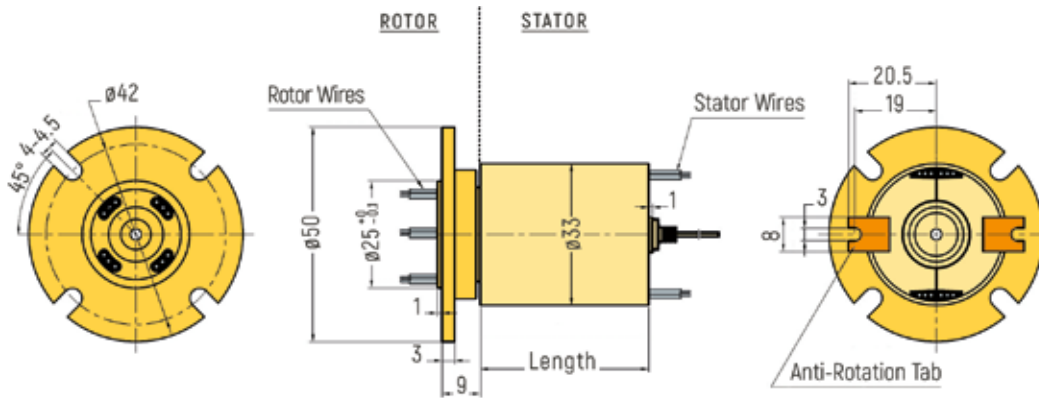

COAX

DIMENSIONS (in mm)

RX-HF0061 - 1 Channel

RX-HF0121 - 1 Channel

RX-HF0181 - 1 Channel

RX-HF0221 - 1 Channel

COAX

DIMENSIONS (in mm)

RX-HF0331 - 1 Channel

RX-HF0561 - 1 Channel

RX-HF0861 - 1 Channel

COAX

DIMENSIONS (in mm)

RX-HF0312 - 2 Channels

RX-HF0992 - 2 Channels

RX-HF0653 - 3 Channels

COAX

DIMENSIONS (in mm)

RX-HF0554 - 4 Channels