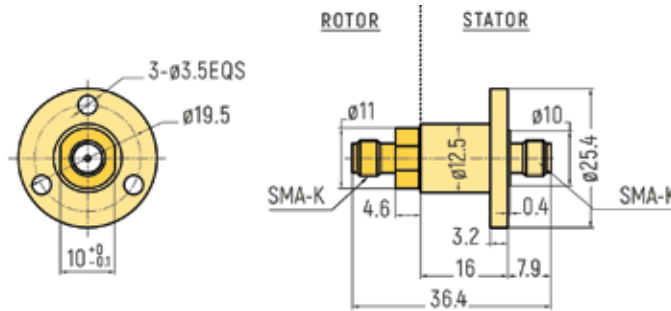

COAX

DIMENSIONS (in mm)

RX-HF0061 - 1 Channel

RX-HF0121 - 1 Channel

RX-HF0181 - 1 Channel

RX-HF0221 - 1 Channel

COAX

DIMENSIONS (in mm)

RX-HF0331 - 1 Channel

RX-HF0561 - 1 Channel

RX-HF0861 - 1 Channel

COAX

DIMENSIONS (in mm)

RX-HF0312 - 2 Channels

RX-HF0992 - 2 Channels

RX-HF0653 - 3 Channels

COAX

DIMENSIONS (in mm)

RX-HF0554 - 4 Channels