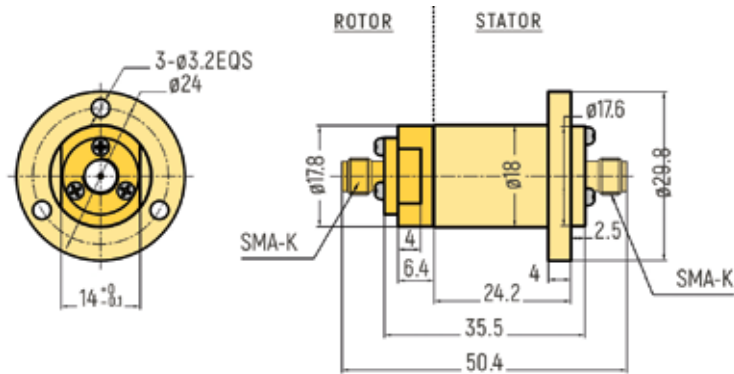

COAX

DIMENSIONS (in mm)

RX-HF0061 - 1 Channel

RX-HF0121 - 1 Channel

RX-HF0181 - 1 Channel

RX-HF0221 - 1 Channel

COAX

DIMENSIONS (in mm)

RX-HF0331 - 1 Channel

RX-HF0561 - 1 Channel

RX-HF0861 - 1 Channel

COAX

DIMENSIONS (in mm)

RX-HF0312 - 2 Channels

RX-HF0992 - 2 Channels

RX-HF0653 - 3 Channels

COAX

DIMENSIONS (in mm)

RX-HF0554 - 4 Channels