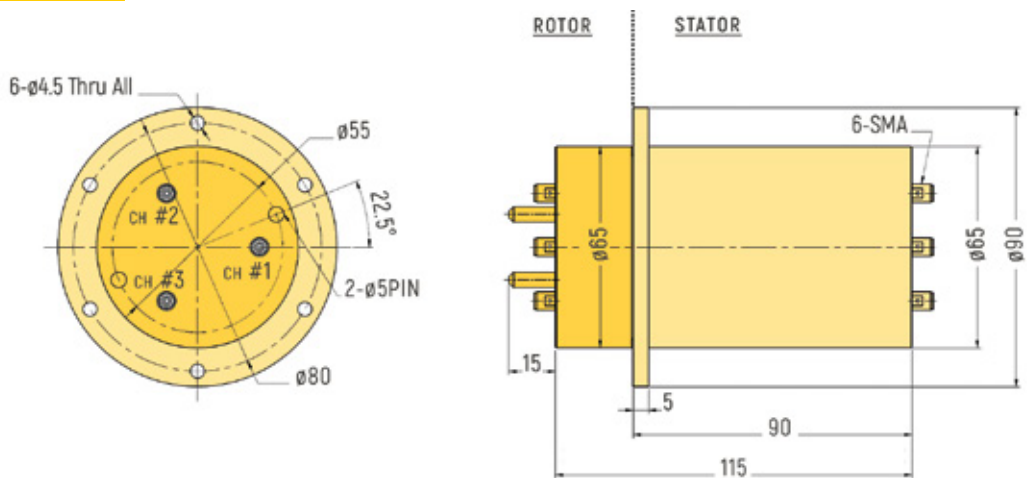

RX-HF0331 - 1 Channel

RX-HF0561 - 1 Channel

RX-HF0861 - 1 Channel

COAX

DIMENSIONS (in mm)

RX-HF0312 - 2 Channels

RX-HF0992 - 2 Channels

RX-HF0653 - 3 Channels

COAX

DIMENSIONS (in mm)

RX-HF0554 - 4 Channels