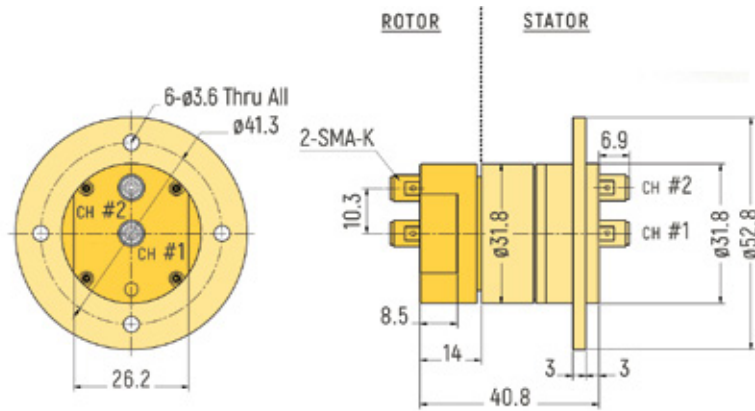

RX-HF0331 - 1 Channel

RX-HF0561 - 1 Channel

RX-HF0861 - 1 Channel

COAX

DIMENSIONS (in mm)

RX-HF0312 - 2 Channels

RX-HF0992 - 2 Channels

RX-HF0653 - 3 Channels

COAX

DIMENSIONS (in mm)

RX-HF0554 - 4 Channels