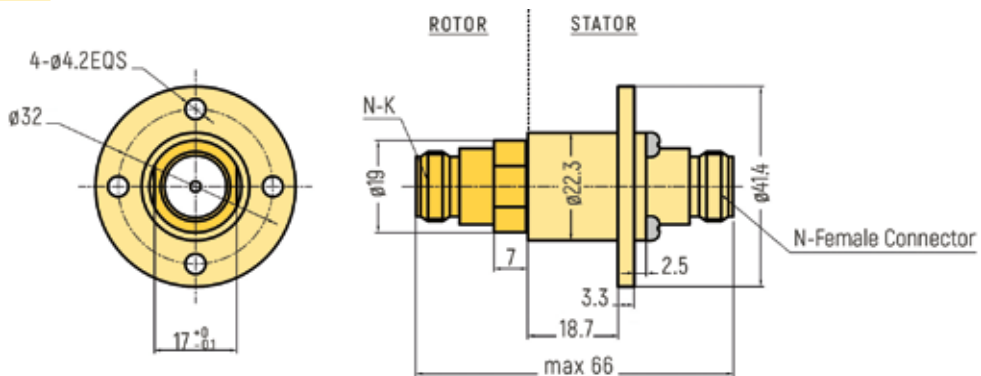

COAX

DIMENSIONS (in mm)

RX-HF0061 - 1 Channel

RX-HF0121 - 1 Channel

RX-HF0181 - 1 Channel

RX-HF0221 - 1 Channel

COAX

DIMENSIONS (in mm)

RX-HF0331 - 1 Channel

RX-HF0561 - 1 Channel

RX-HF0861 - 1 Channel

COAX

DIMENSIONS (in mm)

RX-HF0312 - 2 Channels

RX-HF0992 - 2 Channels

RX-HF0653 - 3 Channels

COAX

DIMENSIONS (in mm)

RX-HF0554 - 4 Channels