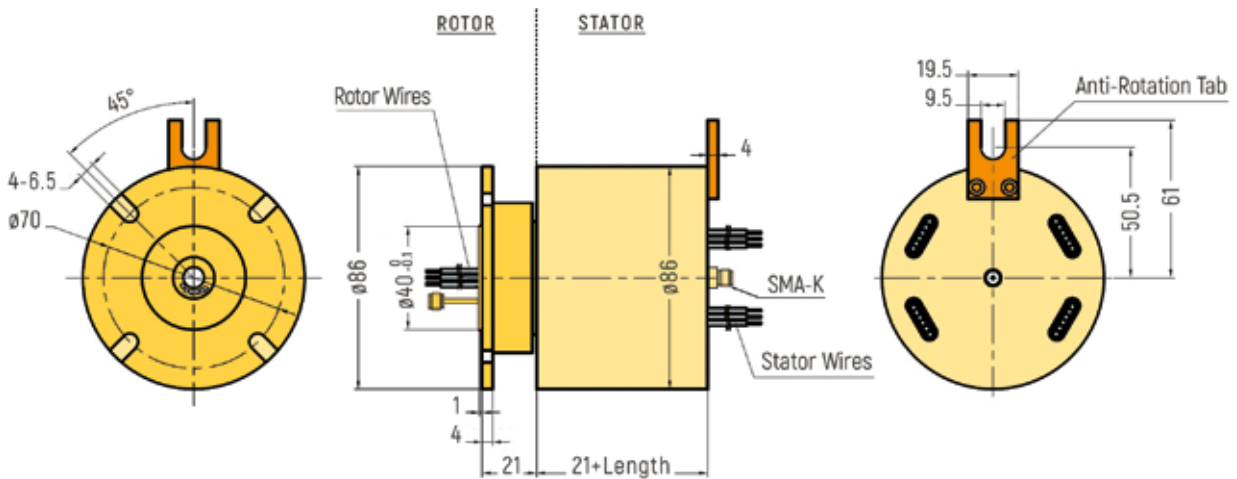

COAX

DIMENSIONS (in mm)

RX-HF0061 - 1 Channel

RX-HF0121 - 1 Channel

RX-HF0181 - 1 Channel

RX-HF0221 - 1 Channel

COAX

DIMENSIONS (in mm)

RX-HF0331 - 1 Channel

RX-HF0561 - 1 Channel

RX-HF0861 - 1 Channel

COAX

DIMENSIONS (in mm)

RX-HF0312 - 2 Channels

RX-HF0992 - 2 Channels

RX-HF0653 - 3 Channels

COAX

DIMENSIONS (in mm)

RX-HF0554 - 4 Channels