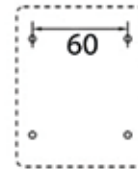

ECO-LINE

DIMENSIONS (in mm)

HOUSING MAIN SWITCH

10A / 16A: