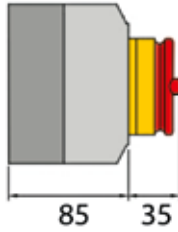

ECO-LINE

DIMENSIONS (in mm)

HOUSING MAIN SWITCH

10A / 16A: