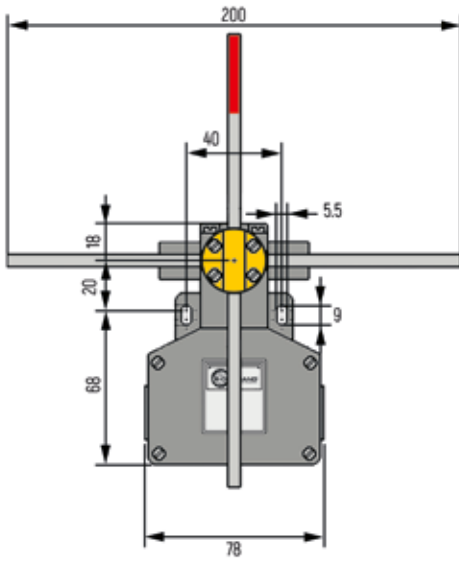

# LAMBDA

DIMENSIONS (in mm)

			<span style="display: inline-block; width: 10px; height: 10px; background-color: #cccccc; border: 1px solid black;"></span> Contact open <span style="display: inline-block; width: 10px; height: 10px; background-color: #ffff00; border: 1px solid black;"></span> Contact close				
Item-Code	Number Contacts/ Maintained Positions	Switching Behavior	-180°	-90°	0°	90°	180°
LAM001	2 x 1NO+1NC, Multiturn	A	11-12 13-14				
		B	11-12 13-14				
LAM002	2 x 1NO+1NC, 3 Positions	A	11-12 13-14				
		B	11-12 13-14				
LAM003	2 x 1NO+1NC, Multiturn	A	11-12 13-14				
		B	11-12 13-14				
LAM004	2 x 1NO+1NC, Multiturn	A	11-12 13-14				
		B	11-12 13-14				
LAM005	2 x 1NO+1NC, Multiturn	A	11-12 13-14				
		B	11-12 13-14				
LAM006	4 x 1NO+1NC, 5 Positions	A	11-12 13-14				
		B	11-12 13-14				
		C	11-12 13-14				
		D	11-12 13-14				
LAM007	4 x 1NO+1NC, Multiturn	A	11-12 13-14				
		B	11-12 13-14				
		C	11-12 13-14				
		D	11-12 13-14				

SWITCHING BEHAVIOR CROSS LIMIT SWITCH SERIES LAMBDA