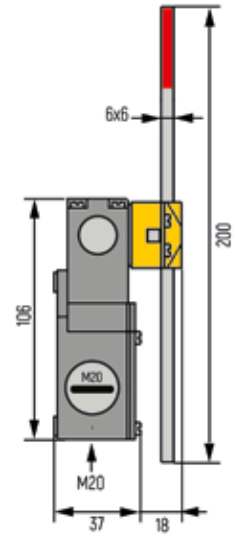

# LAMBDA

DIMENSIONS (in mm)

			<span style="display: inline-block; width: 10px; height: 10px; background-color: #cccccc; border: 1px solid black;"></span> Contact open <span style="display: inline-block; width: 10px; height: 10px; background-color: #ffff00; border: 1px solid black;"></span> Contact close				
Item-Code	Number Contacts/ Maintained Positions	Switching Behavior	-180°	-90°	0°	90°	180°
LAM001	2 x 1NO+1NC, Multiturn	A	11-12 13-14				
		B	11-12 13-14				
LAM002	2 x 1NO+1NC, 3 Positions	A	11-12 13-14				
		B	11-12 13-14				
LAM003	2 x 1NO+1NC, Multiturn	A	11-12 13-14				
		B	11-12 13-14				
LAM004	2 x 1NO+1NC, Multiturn	A	11-12 13-14				
		B	11-12 13-14				
LAM005	2 x 1NO+1NC, Multiturn	A	11-12 13-14				
		B	11-12 13-14				
LAM006	4 x 1NO+1NC, 5 Positions	A	11-12 13-14				
		B	11-12 13-14				
		C	11-12 13-14				
		D	11-12 13-14				
LAM007	4 x 1NO+1NC, Multiturn	A	11-12 13-14				
		B	11-12 13-14				
		C	11-12 13-14				
		D	11-12 13-14				

SWITCHING BEHAVIOR CROSS LIMIT SWITCH SERIES LAMBDA