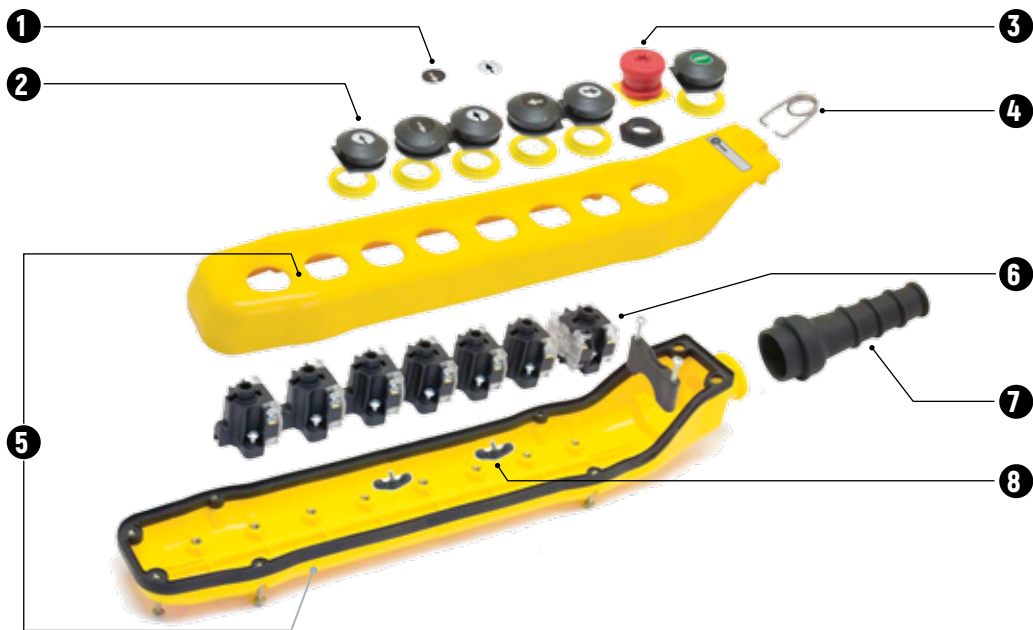

LADY

DIMENSIONS (in mm)

Standard execution:

- ↑ 1NO
- ↓ 1NO
- ↕ 2NO P
- ↔ 1NO
- ↔ 2NO P
- ↗ 1NO
- ↘ 1NO
- ↖ 2NO P
- ⏹ 1NC
- ⏹ 2NO P
- ⏹ 1NO
- ⏹ 2NO P
- ⏹ 1NO
- ⏹ 1NO
- ⏹ 2NO P

LADY

STANDARD INTERNATIONAL SYMBOLS FOR PUSH-BUTTONS

Up	Down	Right	Left	Forward	Backward	Rotate Right	Rotate Left	Fast	Slow
HT-LASY-001	HT-LASY-002	HT-LASY-003	HT-LASY-004	HT-LASY-005	HT-LASY-006	HT-LASY-007	HT-LASY-008	HT-LASY-030	HT-LASY-032
HT-LASY-009	HT-LASY-010	HT-LASY-011	HT-LASY-012	HT-LASY-013	HT-LASY-014	HT-LASY-015	HT-LASY-016	HT-LASY-031	HT-LASY-033
HT-LASY-017	HT-LASY-018	HT-LASY-019	HT-LASY-020	HT-LASY-021	HT-LASY-022	HT-LASY-023	HT-LASY-024		
Start	Stop	Start alarm	Alarm	Break	Black button				
HT-LASY-025	HT-LASY-029	HT-LASY-026	HT-LASY-027	HT-LASY-028	HT-LASY-034				

SPARE PARTS

POS	CODE	DESCRIPTION	POS	CODE	DESCRIPTION
1	HT-LASY-XXX	Buttons with international symbols	6	HT-LAKO-001	Switching Element 1NC
2	HT-LAET-006	Rubber gasket for 2 push-buttons with ring		HT-LAKO-002	Switching Element 2NC Simultaneous
3	HT-LAET-002	Mushroom head emergency stop button (without push-button element)		HT-LAKO-003	Switching Element 1NO
4	HT-LAET-008	Suspension hanger		HT-LAKO-004	Switching Element 1NO + 1NC
	HT-LA02-000	Empty Enclosure Set* (2 buttons)		HT-LAKO-005	Switching Element 2NO Progressive
	HT-LA03-000	Empty Enclosure Set* (3 buttons)		HT-LAKO-006	Switching Element 2NO Simultaneous
	HT-LA04-000	Empty Enclosure Set* (4 buttons)	7	HT-LAET-009	2÷4 buttons pendant station rubber sleeve
5	HT-LA05-000	Empty Enclosure Set* (5 buttons)		HT-LAET-010	5÷12 buttons pendant station rubber sleeve
	HT-LA06-000	Empty Enclosure Set* (6 buttons)	8	HT-LAET-013	Mechanical interlock
	HT-LA08-000	Empty Enclosure Set* (8 buttons)			
	HT-LA010-000	Empty Enclosure Set* (10 buttons)			
	HT-LA012-000	Empty Enclosure Set* (12 buttons)			

Set*: incl. cover, bottom, sealings, screws e.g.