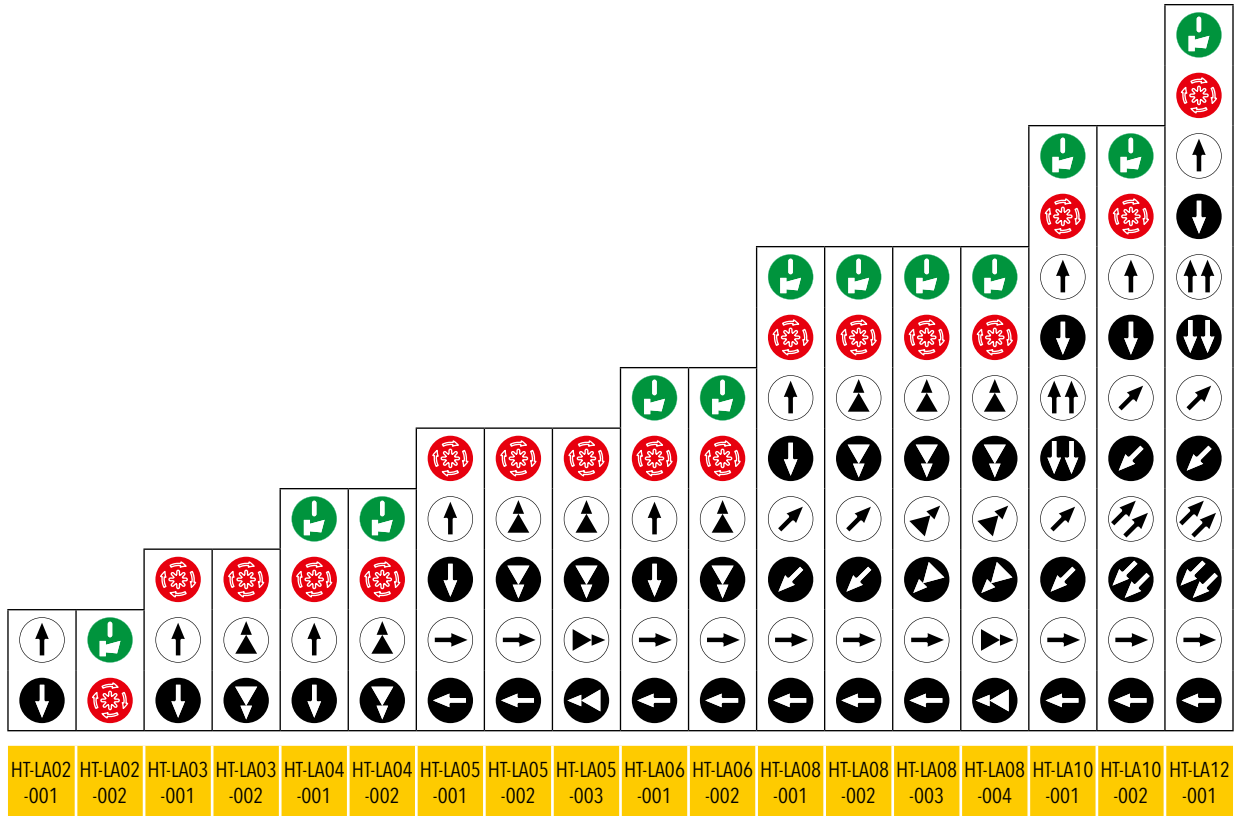

LADY

DIMENSIONS (in mm)

Standard execution:

- ↑ 1NO
- ↓ 1NO
- ↕ 2NO P
- ↔ 1NO
- ↔ 2NO P
- ↗ 1NO
- ↘ 1NO
- ↖ 2NO P
- ⏹ 1NC
- ⏹ 2NO P
- ⏹ 1NO
- ⏹ 2NO P
- ⏹ 1NO
- ⏹ 1NO
- ⏹ 2NO P

LADY

STANDARD INTERNATIONAL SYMBOLS FOR PUSH-BUTTONS

Up	Down	Right	Left	Forward	Backward	Rotate Right	Rotate Left	Fast	Slow
HT-LASY-001	HT-LASY-002	HT-LASY-003	HT-LASY-004	HT-LASY-005	HT-LASY-006	HT-LASY-007	HT-LASY-008	HT-LASY-030	HT-LASY-032
HT-LASY-009	HT-LASY-010	HT-LASY-011	HT-LASY-012	HT-LASY-013	HT-LASY-014	HT-LASY-015	HT-LASY-016	HT-LASY-031	HT-LASY-033
HT-LASY-017	HT-LASY-018	HT-LASY-019	HT-LASY-020	HT-LASY-021	HT-LASY-022	HT-LASY-023	HT-LASY-024		
Start	Stop	Start alarm	Alarm	Break	Black button				
HT-LASY-025	HT-LASY-029	HT-LASY-026	HT-LASY-027	HT-LASY-028	HT-LASY-034				

SPARE PARTS

POS	CODE	DESCRIPTION	POS	CODE	DESCRIPTION
1	HT-LASY-XXX	Buttons with international symbols	6	HT-LAKO-001	Switching Element 1NC
2	HT-LAET-006	Rubber gasket for 2 push-buttons with ring		HT-LAKO-002	Switching Element 2NC Simultaneous
3	HT-LAET-002	Mushroom head emergency stop button (without push-button element)		HT-LAKO-003	Switching Element 1NO
4	HT-LAET-008	Suspension hanger		HT-LAKO-004	Switching Element 1NO + 1NC
	HT-LA02-000	Empty Enclosure Set* (2 buttons)		HT-LAKO-005	Switching Element 2NO Progressive
	HT-LA03-000	Empty Enclosure Set* (3 buttons)		HT-LAKO-006	Switching Element 2NO Simultaneous
	HT-LA04-000	Empty Enclosure Set* (4 buttons)	7	HT-LAET-009	2÷4 buttons pendant station rubber sleeve
5	HT-LA05-000	Empty Enclosure Set* (5 buttons)		HT-LAET-010	5÷12 buttons pendant station rubber sleeve
	HT-LA06-000	Empty Enclosure Set* (6 buttons)	8	HT-LAET-013	Mechanical interlock
	HT-LA08-000	Empty Enclosure Set* (8 buttons)			
	HT-LA010-000	Empty Enclosure Set* (10 buttons)			
	HT-LA012-000	Empty Enclosure Set* (12 buttons)			

Set*: incl. cover, bottom, sealings, screws e.g.