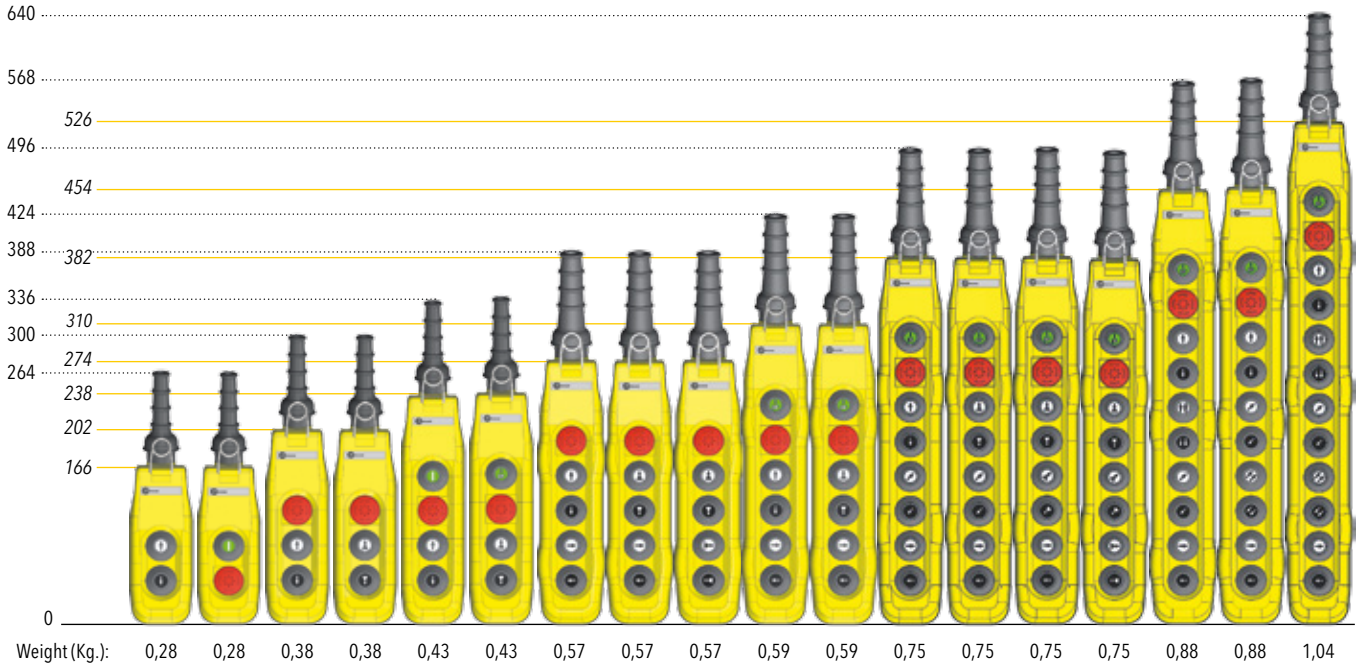

LADY

DIMENSIONS (in mm)

Standard execution:

- ↑ 1NO
- ↓ 1NO
- ↕ 2NO P
- ↔ 1NO
- ↔ 2NO P
- ↗ 1NO
- ↘ 1NO
- ↖ 2NO P
- ⏹ 1NC
- ⏹ 2NO P
- ⏹ 1NO
- ⏹ 2NO P
- ⏹ 1NO
- ⏹ 1NO
- ⏹ 2NO P

LADY

STANDARD INTERNATIONAL SYMBOLS FOR PUSH-BUTTONS

Up	Down	Right	Left	Forward	Backward	Rotate Right	Rotate Left	Fast	Slow
HT-LASY-001	HT-LASY-002	HT-LASY-003	HT-LASY-004	HT-LASY-005	HT-LASY-006	HT-LASY-007	HT-LASY-008	HT-LASY-030	HT-LASY-032
HT-LASY-009	HT-LASY-010	HT-LASY-011	HT-LASY-012	HT-LASY-013	HT-LASY-014	HT-LASY-015	HT-LASY-016	HT-LASY-031	HT-LASY-033
HT-LASY-017	HT-LASY-018	HT-LASY-019	HT-LASY-020	HT-LASY-021	HT-LASY-022	HT-LASY-023	HT-LASY-024		
Start	Stop	Start alarm	Alarm	Break	Black button				
HT-LASY-025	HT-LASY-029	HT-LASY-026	HT-LASY-027	HT-LASY-028	HT-LASY-034				

SPARE PARTS

POS	CODE	DESCRIPTION	POS	CODE	DESCRIPTION
1	HT-LASY-XXX	Buttons with international symbols	6	HT-LAKO-001	Switching Element 1NC
2	HT-LAET-006	Rubber gasket for 2 push-buttons with ring		HT-LAKO-002	Switching Element 2NC Simultaneous
3	HT-LAET-002	Mushroom head emergency stop button (without push-button element)		HT-LAKO-003	Switching Element 1NO
4	HT-LAET-008	Suspension hanger		HT-LAKO-004	Switching Element 1NO + 1NC
	HT-LA02-000	Empty Enclosure Set* (2 buttons)		HT-LAKO-005	Switching Element 2NO Progressive
	HT-LA03-000	Empty Enclosure Set* (3 buttons)		HT-LAKO-006	Switching Element 2NO Simultaneous
	HT-LA04-000	Empty Enclosure Set* (4 buttons)	7	HT-LAET-009	2÷4 buttons pendant station rubber sleeve
5	HT-LA05-000	Empty Enclosure Set* (5 buttons)		HT-LAET-010	5÷12 buttons pendant station rubber sleeve
	HT-LA06-000	Empty Enclosure Set* (6 buttons)	8	HT-LAET-013	Mechanical interlock
	HT-LA08-000	Empty Enclosure Set* (8 buttons)			
	HT-LA010-000	Empty Enclosure Set* (10 buttons)			
	HT-LA012-000	Empty Enclosure Set* (12 buttons)			