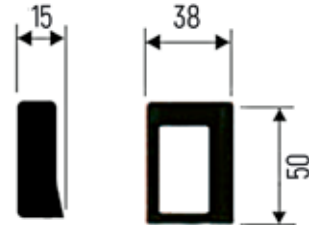

# JOY PLUS

DIMENSIONS (in mm)

Battery Charger in alternative current (220V a.c.):

Battery Charger in direct current (12V d.c.):

Outdoor Receiver:

Receiver for Control board: