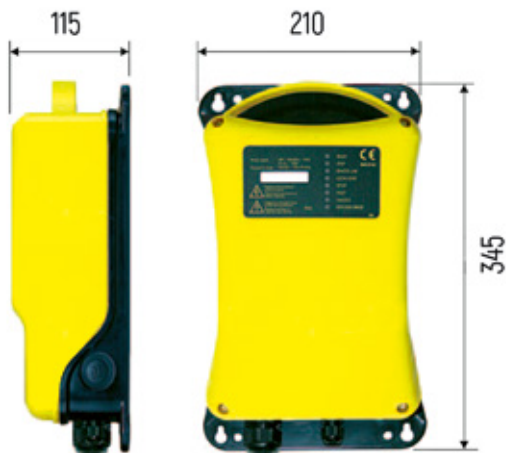

# JOY PLUS

DIMENSIONS (in mm)

Battery Charger in alternative current (220V a.c.):

Battery Charger in direct current (12V d.c.):

Outdoor Receiver:

Receiver for Control board: