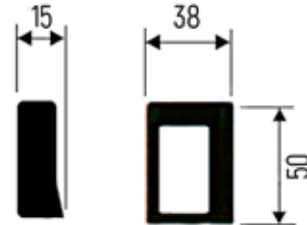

JOY SYS

 DIMENSIONS (in mm)

Battery Charger in alternative current (220V a.c.):

Battery Charger in direct current (12V d.c.):

Outdoor Receiver:

Receiver for Control board: