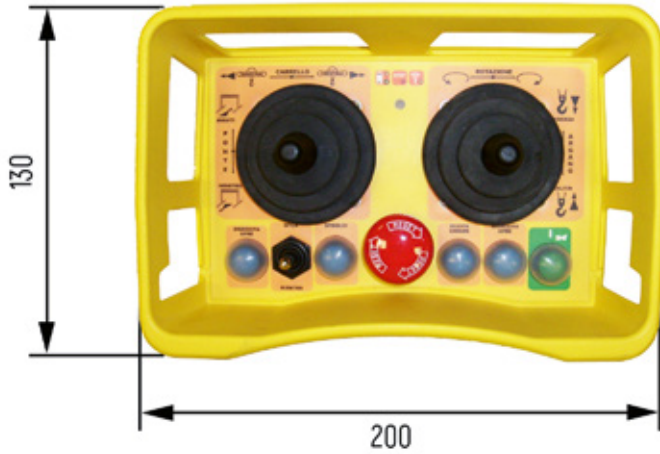

JOY SYS

 DIMENSIONS (in mm)

Battery Charger in alternative current (220V a.c.):

Battery Charger in direct current (12V d.c.):

Outdoor Receiver:

Receiver for Control board: