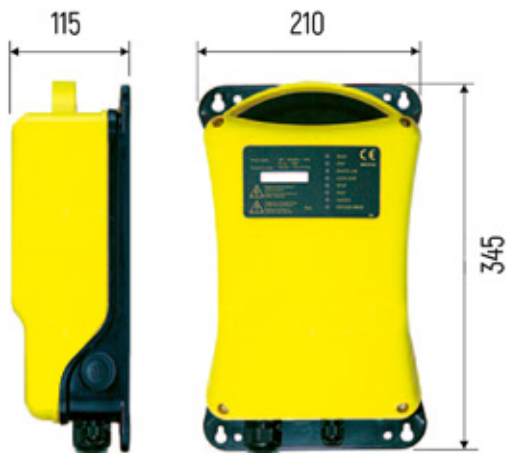

JOY SYS

 DIMENSIONS (in mm)

Battery Charger in alternative current (220V a.c.):

Battery Charger in direct current (12V d.c.):

Outdoor Receiver:

Receiver for Control board: