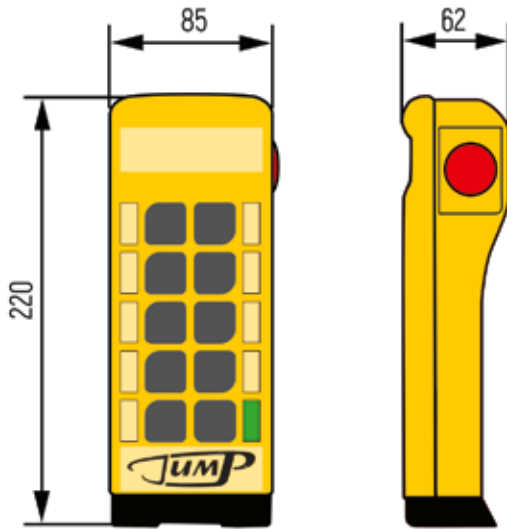

# JUMP

**DIMENSIONS (in mm)**

9 keys + Start/Stop:

13 keys + Start/Stop:

Battery Charger in alternative current (220V a.c.):

Battery Charger in direct current (12V d.c.):

Outdoor Receiver:

Receiver for Control board: