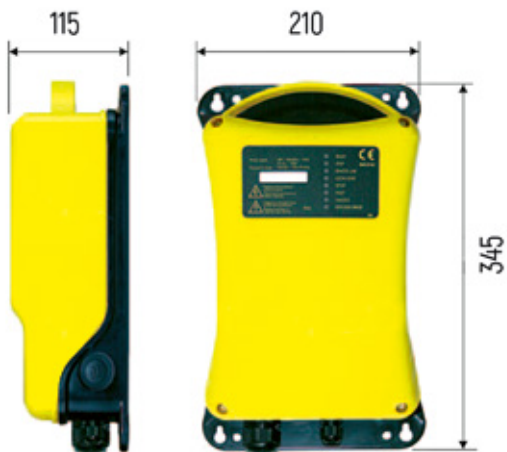

# JUMP

**DIMENSIONS (in mm)**

9 keys + Start/Stop:

13 keys + Start/Stop:

Battery Charger in alternative current (220V a.c.):

Battery Charger in direct current (12V d.c.):

Outdoor Receiver:

Receiver for Control board: