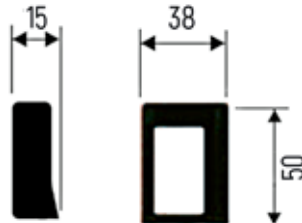

# JUMP

**DIMENSIONS (in mm)**

9 keys + Start/Stop:

13 keys + Start/Stop:

Battery Charger in alternative current (220V a.c.):

Battery Charger in direct current (12V d.c.):

Outdoor Receiver:

Receiver for Control board: