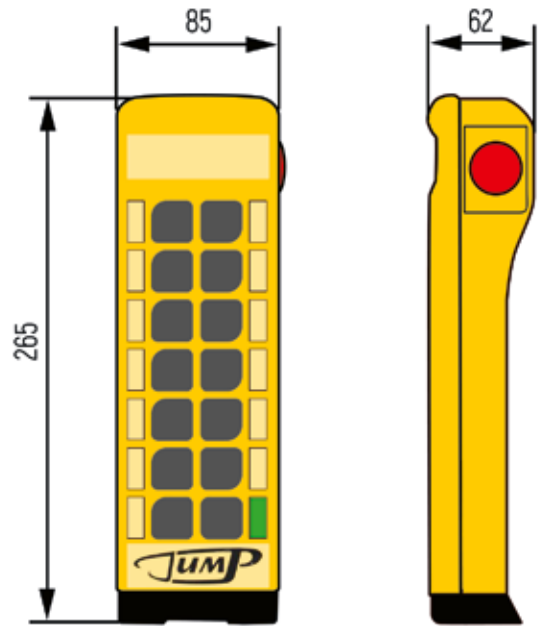

# JUMP

**DIMENSIONS (in mm)**

9 keys + Start/Stop:

13 keys + Start/Stop:

Battery Charger in alternative current (220V a.c.):

Battery Charger in direct current (12V d.c.):

Outdoor Receiver:

Receiver for Control board: