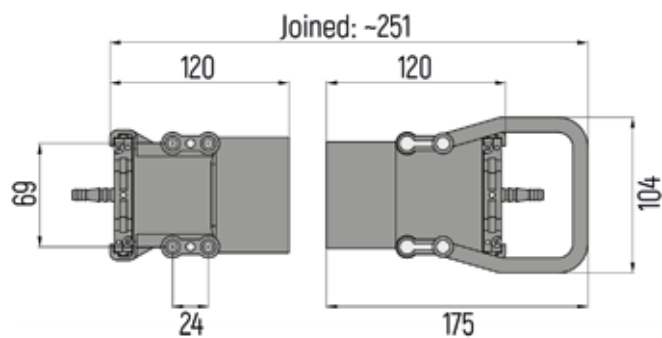

## SERIES EUROPE

DIMENSIONS (in mm)

### DIN 80A:

Height with mounted handle 44 mm

### DIN 160A:

Height with mounted standard handle: 57 mm.  
Height with mounted flat handle: 40,5 mm.

### DIN 320A:

Height with mounted standard handle: 64 mm.  
Height with mounted flat handle: 48 mm.