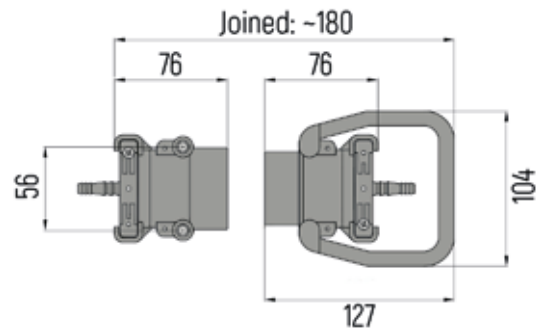

## SERIES EUROPE

DIMENSIONS (in mm)

### DIN 80A:

Height with mounted handle 44 mm

### DIN 160A:

Height with mounted standard handle: 57 mm.  
Height with mounted flat handle: 40,5 mm.

### DIN 320A:

Height with mounted standard handle: 64 mm.  
Height with mounted flat handle: 48 mm.