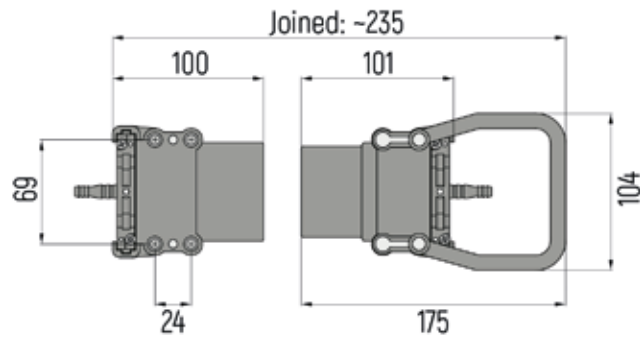

## SERIES EUROPE

DIMENSIONS (in mm)

### DIN 80A:

Height with mounted handle 44 mm

### DIN 160A:

Height with mounted standard handle: 57 mm.  
Height with mounted flat handle: 40,5 mm.

### DIN 320A:

Height with mounted standard handle: 64 mm.  
Height with mounted flat handle: 48 mm.