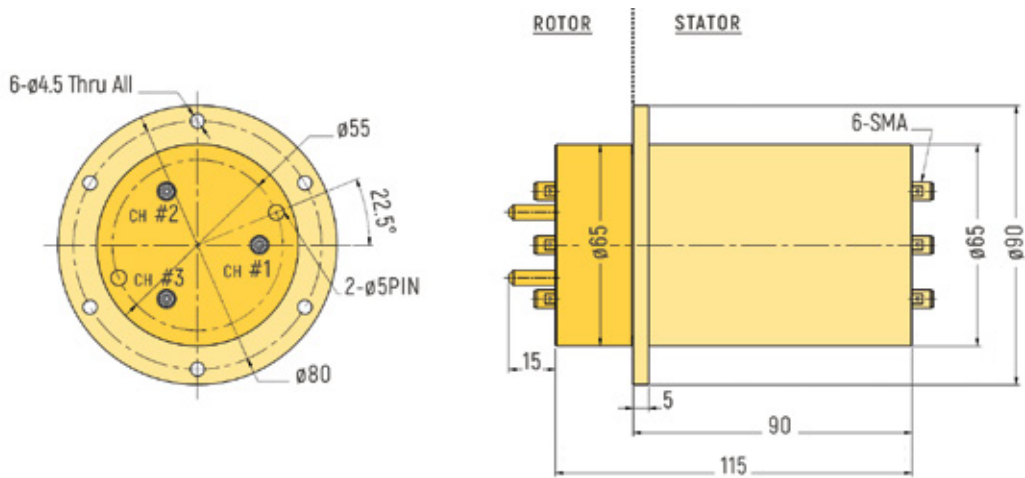

RX-HF0331 - 1 Channel

RX-HF0561 - 1 Channel

RX-HF0861 - 1 Channel

COAX

DIMENSIONS (in mm)

RX-HF0312 - 2 Channels

RX-HF0992 - 2 Channels

RX-HF0653 - 3 Channels

COAX

DIMENSIONS (in mm)

RX-HF0554 - 4 Channels