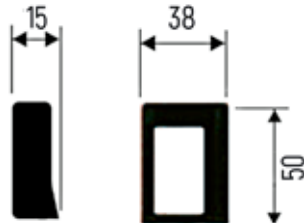

# JUMP

DIMENSIONS (in mm)

9 keys + Start/Stop:

13 keys + Start/Stop:

Battery Charger in alternative current (220V a.c.):

Battery Charger in direct current (12V d.c.):

Outdoor Receiver:

Receiver for Control board: