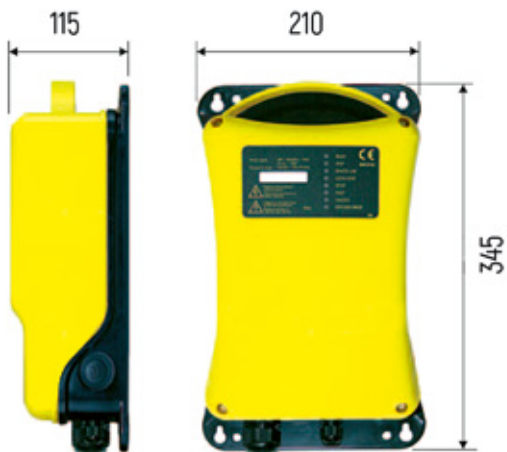

# JUMP

DIMENSIONS (in mm)

9 keys + Start/Stop:

13 keys + Start/Stop:

Battery Charger in alternative current (220V a.c.):

Battery Charger in direct current (12V d.c.):

Outdoor Receiver:

Receiver for Control board: