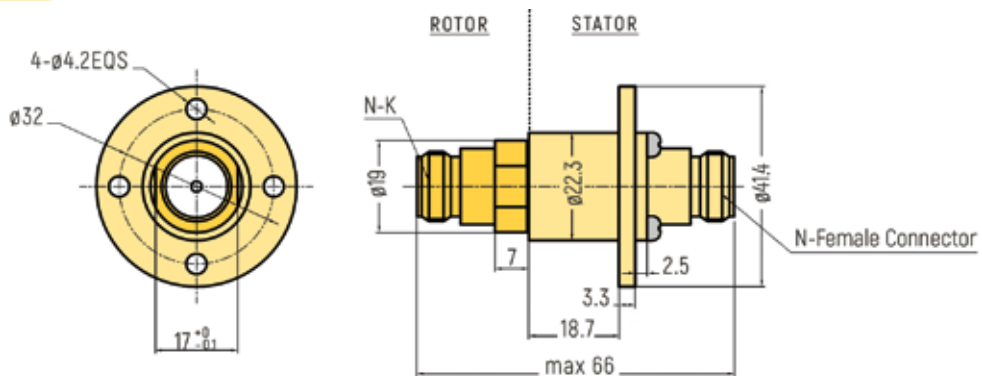

# COAX

**DIMENSIONS (in mm)**

RX-HF0061 - 1 Channel

RX-HF0121 - 1 Channel

RX-HF0181 - 1 Channel

RX-HF0221 - 1 Channel

# COAX

**DIMENSIONS (in mm)**

RX-HF0331 - 1 Channel

RX-HF0561 - 1 Channel

RX-HF0861 - 1 Channel

# COAX

**DIMENSIONS (in mm)**

RX-HF0312 - 2 Channels

RX-HF0992 - 2 Channels

RX-HF0653 - 3 Channels

# COAX

 DIMENSIONS (in mm)

RX-HF0554 - 4 Channels