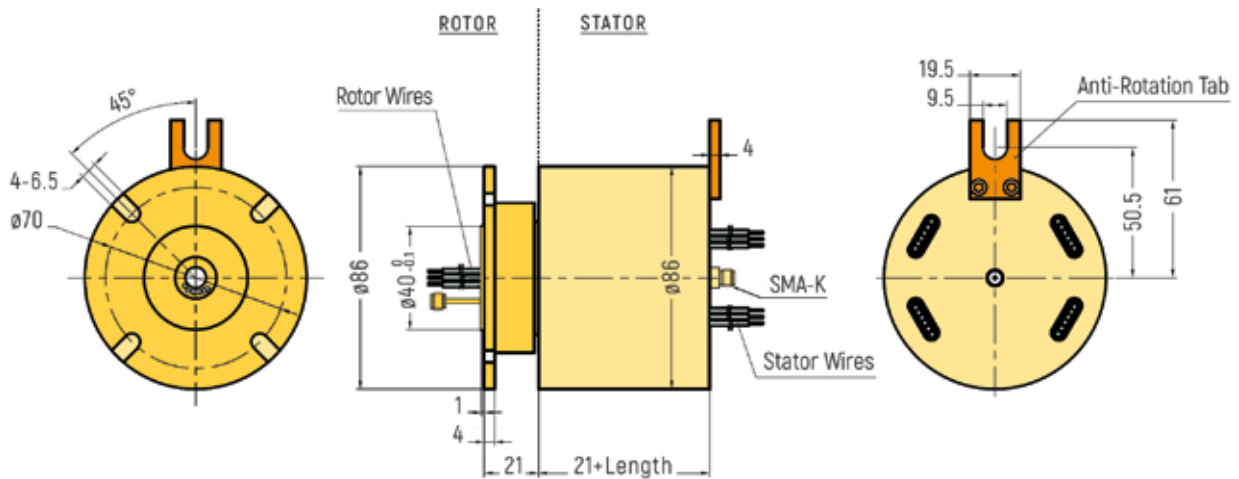

# COAX

**DIMENSIONS (in mm)**

RX-HF0331 - 1 Channel

RX-HF0561 - 1 Channel

RX-HF0861 - 1 Channel

# COAX

**DIMENSIONS (in mm)**

RX-HF0312 - 2 Channels

RX-HF0992 - 2 Channels

RX-HF0653 - 3 Channels

# COAX

 DIMENSIONS (in mm)

RX-HF0554 - 4 Channels