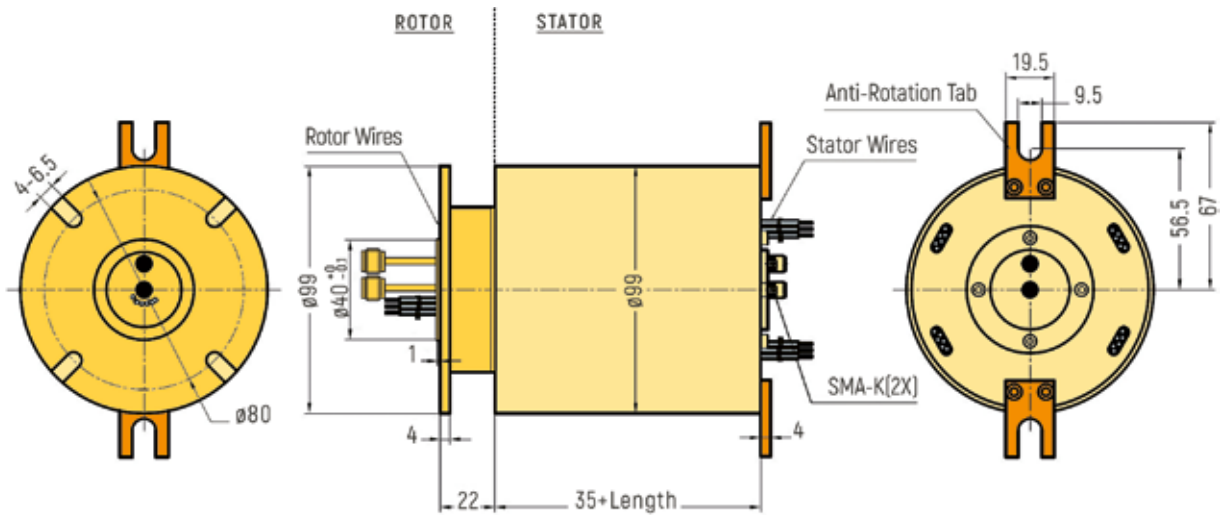

# COAX

**DIMENSIONS (in mm)**

RX-HF0331 - 1 Channel

RX-HF0561 - 1 Channel

RX-HF0861 - 1 Channel

# COAX

**DIMENSIONS (in mm)**

RX-HF0312 - 2 Channels

RX-HF0992 - 2 Channels

RX-HF0653 - 3 Channels

# COAX

 DIMENSIONS (in mm)

RX-HF0554 - 4 Channels