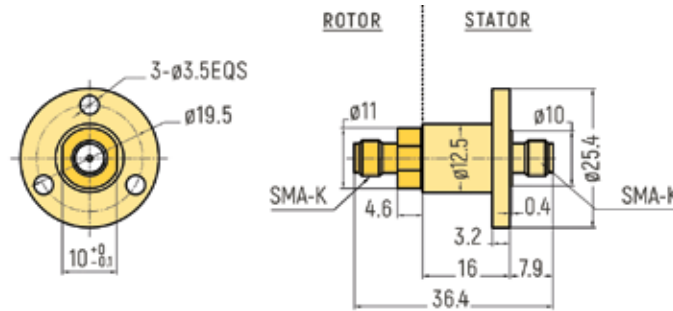

# COAX

**DIMENSIONS (in mm)**

RX-HF0061 - 1 Channel

RX-HF0121 - 1 Channel

RX-HF0181 - 1 Channel

RX-HF0221 - 1 Channel

# COAX

**DIMENSIONS (in mm)**

RX-HF0331 - 1 Channel

RX-HF0561 - 1 Channel

RX-HF0861 - 1 Channel

# COAX

**DIMENSIONS (in mm)**

RX-HF0312 - 2 Channels

RX-HF0992 - 2 Channels

RX-HF0653 - 3 Channels

# COAX

 DIMENSIONS (in mm)

RX-HF0554 - 4 Channels