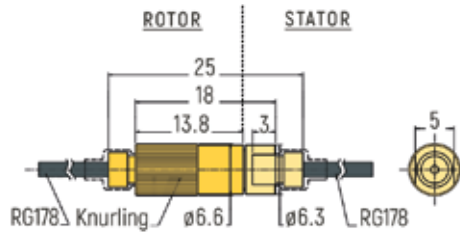

# COAX

**DIMENSIONS (in mm)**

RX-HF0061 - 1 Channel

RX-HF0121 - 1 Channel

RX-HF0181 - 1 Channel

RX-HF0221 - 1 Channel

# COAX

**DIMENSIONS (in mm)**

RX-HF0331 - 1 Channel

RX-HF0561 - 1 Channel

RX-HF0861 - 1 Channel

# COAX

**DIMENSIONS (in mm)**

RX-HF0312 - 2 Channels

RX-HF0992 - 2 Channels

RX-HF0653 - 3 Channels

# COAX

 DIMENSIONS (in mm)

RX-HF0554 - 4 Channels