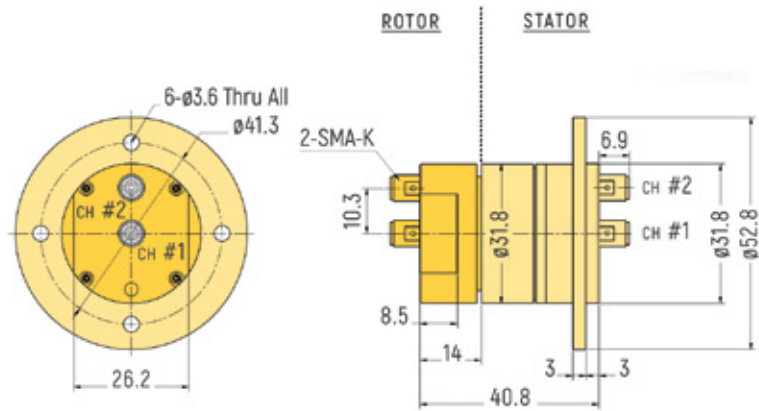

# COAX

**DIMENSIONS (in mm)**

RX-HF0331 - 1 Channel

RX-HF0561 - 1 Channel

RX-HF0861 - 1 Channel

# COAX

**DIMENSIONS (in mm)**

RX-HF0312 - 2 Channels

RX-HF0992 - 2 Channels

RX-HF0653 - 3 Channels

# COAX

 DIMENSIONS (in mm)

RX-HF0554 - 4 Channels