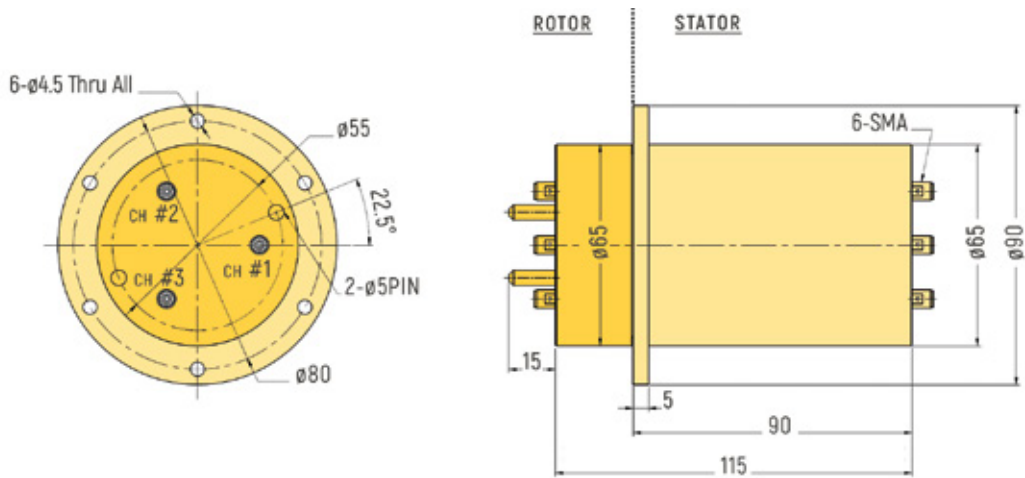

# COAX

**DIMENSIONS (in mm)**

RX-HF0312 - 2 Channels

RX-HF0992 - 2 Channels

RX-HF0653 - 3 Channels

# COAX

 DIMENSIONS (in mm)

RX-HF0554 - 4 Channels