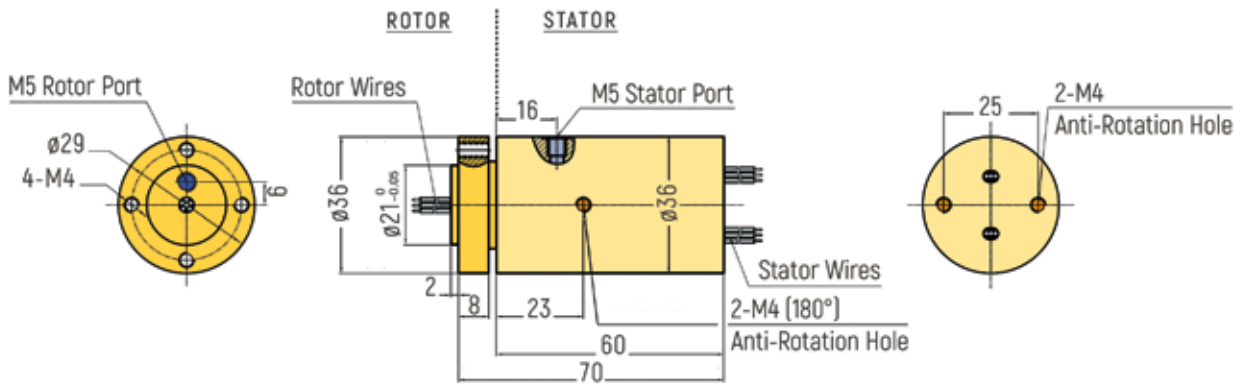

MINIATURE PNEUMATIC

RX-PMM501 Series	p.1	RX-PMM503 Series	p.3
RX-PMM502 Series	p.2	RX-PMM504 Series	p.4

DIMENSIONS (in mm)

RX-PMM501 - No Signal Rings

RX-PMM501 - 6 Signal Rings

RX-PMM501 - 12 Signal Rings

MINIATURE PNEUMATIC

DIMENSIONS (in mm)

RX-PM502 - No Signal Rings

RX-PM502 - 6 Signal Rings

RX-PM502 - 12 Signal Rings

MINIATURE PNEUMATIC

DIMENSIONS (in mm)

RX-PM503 - No Signal Rings

RX-PM503 - 6 Signal Rings

RX-PM503 - 12 Signal Rings

MINIATURE PNEUMATIC

DIMENSIONS (in mm)

RX-PM504 - No Signal Rings

RX-PM504 - 6 Signal Rings

RX-PM504 - 12 Signal Rings