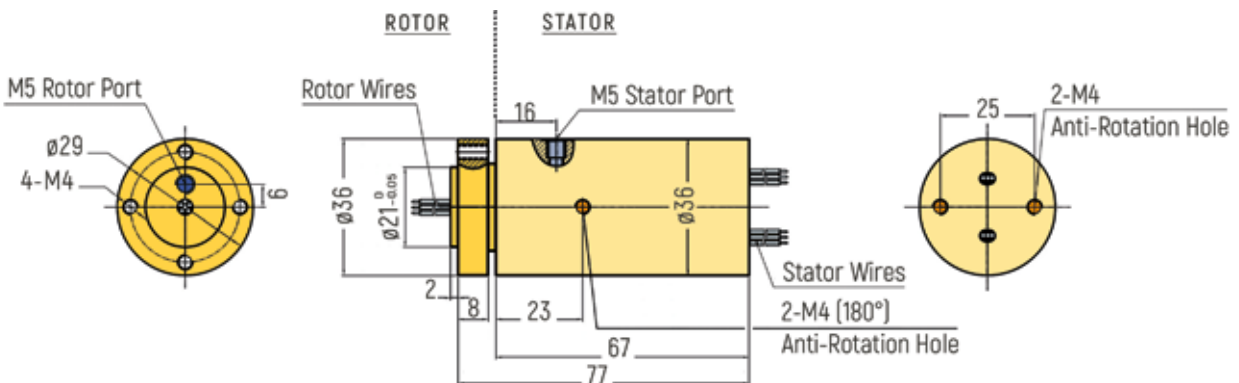

MINIATURE PNEUMATIC

RX-PMM501 Series	p.1	RX-PMM503 Series	p.3
RX-PMM502 Series	p.2	RX-PMM504 Series	p.4

DIMENSIONS (in mm)

RX-PMM501 - No Signal Rings

RX-PMM501 - 6 Signal Rings

RX-PMM501 - 12 Signal Rings

MINIATURE PNEUMATIC

DIMENSIONS (in mm)

RX-PM502 - No Signal Rings

RX-PM502 - 6 Signal Rings

RX-PM502 - 12 Signal Rings

MINIATURE PNEUMATIC

DIMENSIONS (in mm)

RX-PM503 - No Signal Rings

RX-PM503 - 6 Signal Rings

RX-PM503 - 12 Signal Rings

MINIATURE PNEUMATIC

DIMENSIONS (in mm)

RX-PM504 - No Signal Rings

RX-PM504 - 6 Signal Rings

RX-PM504 - 12 Signal Rings