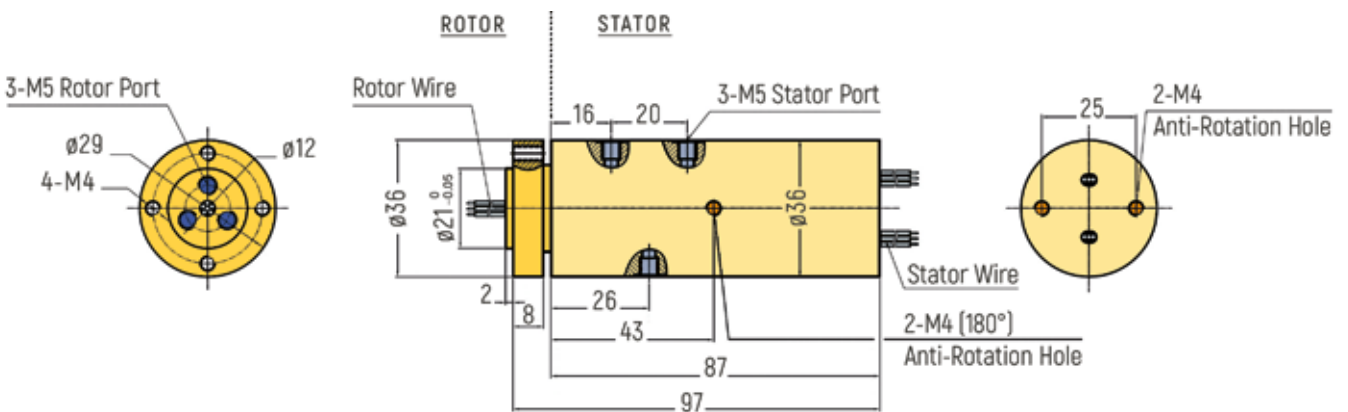

MINIATURE PNEUMATIC

DIMENSIONS (in mm)

RX-PM502 - No Signal Rings

RX-PM502 - 6 Signal Rings

RX-PM502 - 12 Signal Rings

MINIATURE PNEUMATIC

DIMENSIONS (in mm)

RX-PM503 - No Signal Rings

RX-PM503 - 6 Signal Rings

RX-PM503 - 12 Signal Rings

MINIATURE PNEUMATIC

DIMENSIONS (in mm)

RX-PM504 - No Signal Rings

RX-PM504 - 6 Signal Rings

RX-PM504 - 12 Signal Rings