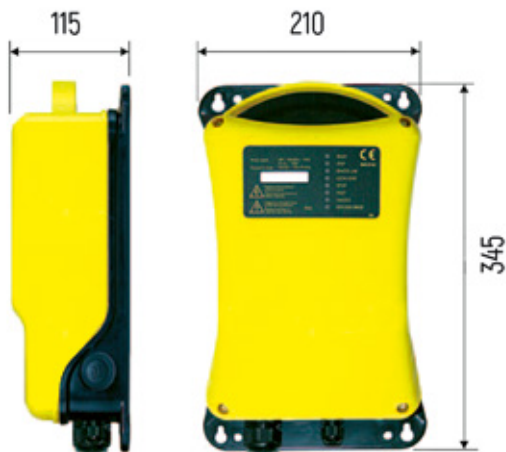

# JUMP

DIMENSIONS (in mm)

9 keys + Start/Stop:

13 keys + Start/Stop:

Battery Charger in alternative current (220V a.c.):

Battery Charger in direct current (12V d.c.):

Outdoor Receiver:

Receiver for Control board: