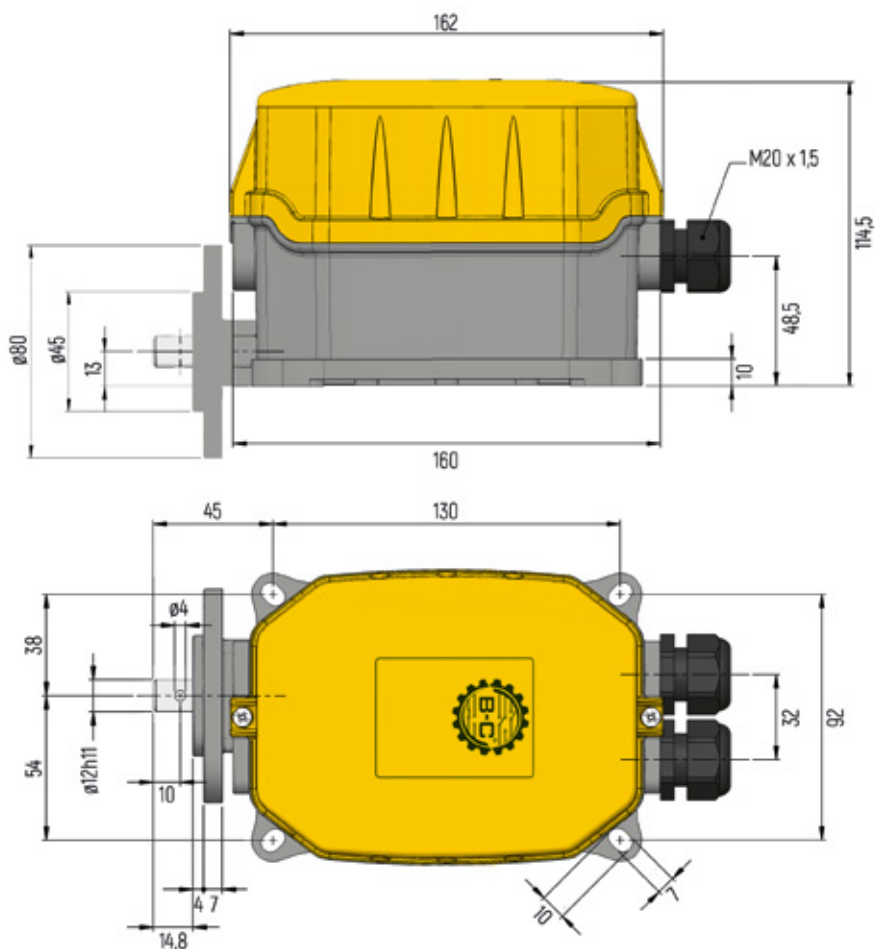

FRM

DIMENSIONS (in mm)

4 Contacts:

FRM

DIMENSIONS (in mm)

6 Contacts:

FRM

DIMENSIONS (in mm)

4 Contacts with small flange:

FRM

DIMENSIONS (in mm)

6 Contacts with small flange:

FRM

DIMENSIONS (in mm)

4 Contacts with flange:

FRM

DIMENSIONS (in mm)

6 Contacts with flange:

FRM

DIMENSIONS (in mm)

With flexible shaft:

FRM

DIMENSIONS (in mm)

With Male Connection: