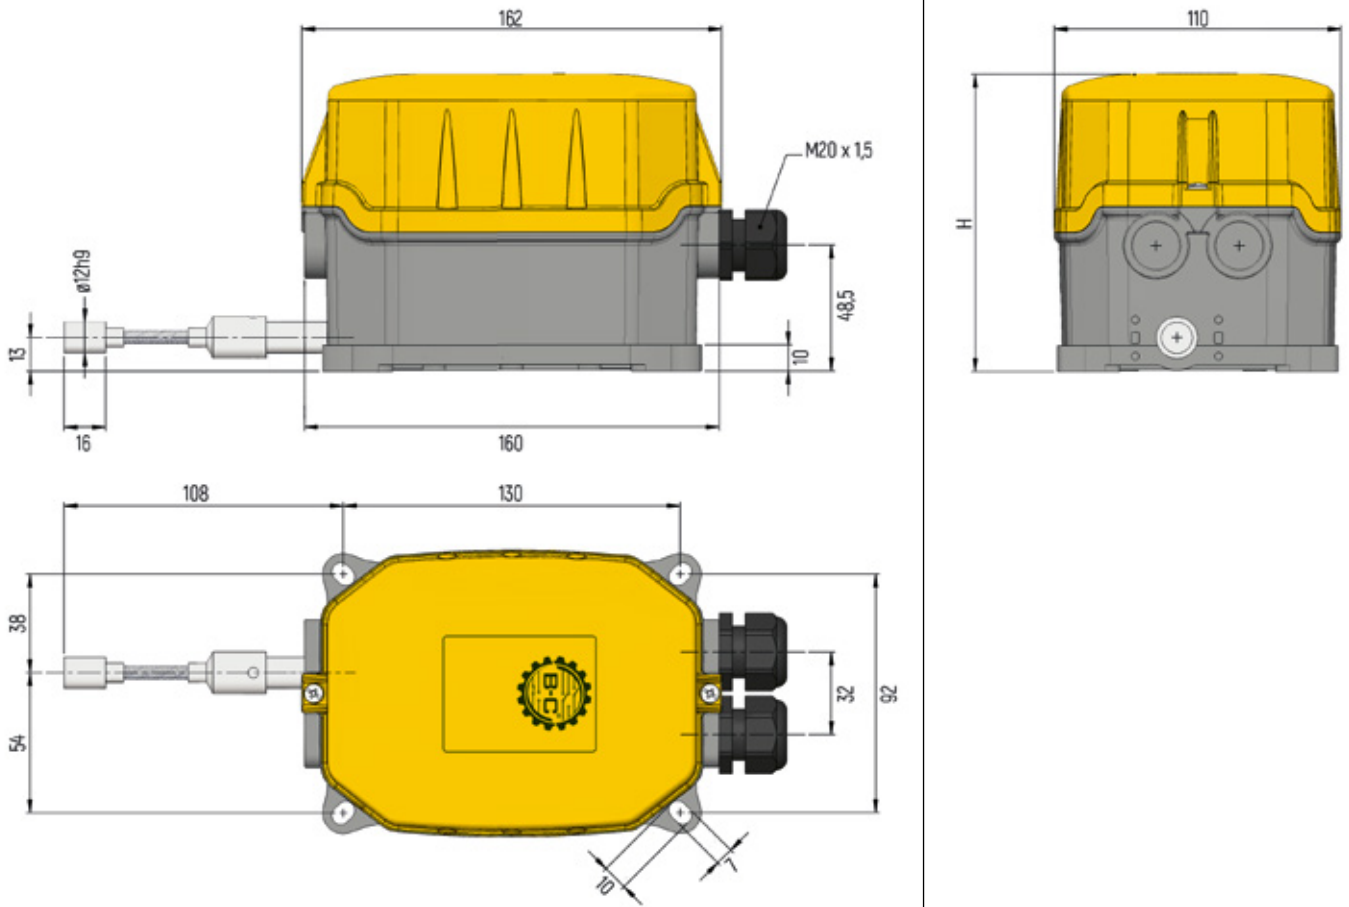

4 Contacts with small flange:

FRM

DIMENSIONS (in mm)

6 Contacts with small flange:

FRM

DIMENSIONS (in mm)

4 Contacts with flange:

FRM

DIMENSIONS (in mm)

6 Contacts with flange:

FRM

DIMENSIONS (in mm)

With flexible shaft:

FRM

DIMENSIONS (in mm)

With Male Connection: