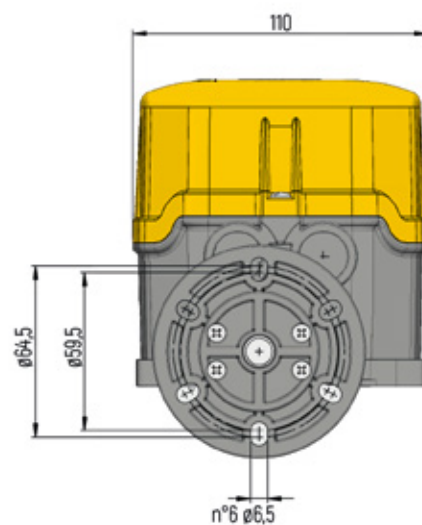

FRM

DIMENSIONS (in mm)

4 Contacts:

FRM

DIMENSIONS (in mm)

6 Contacts:

FRM

DIMENSIONS (in mm)

4 Contacts with small flange:

FRM

DIMENSIONS (in mm)

6 Contacts with small flange:

FRM

DIMENSIONS (in mm)

4 Contacts with flange:

FRM

DIMENSIONS (in mm)

6 Contacts with flange:

FRM

DIMENSIONS (in mm)

With flexible shaft:

FRM

DIMENSIONS (in mm)

With Male Connection: