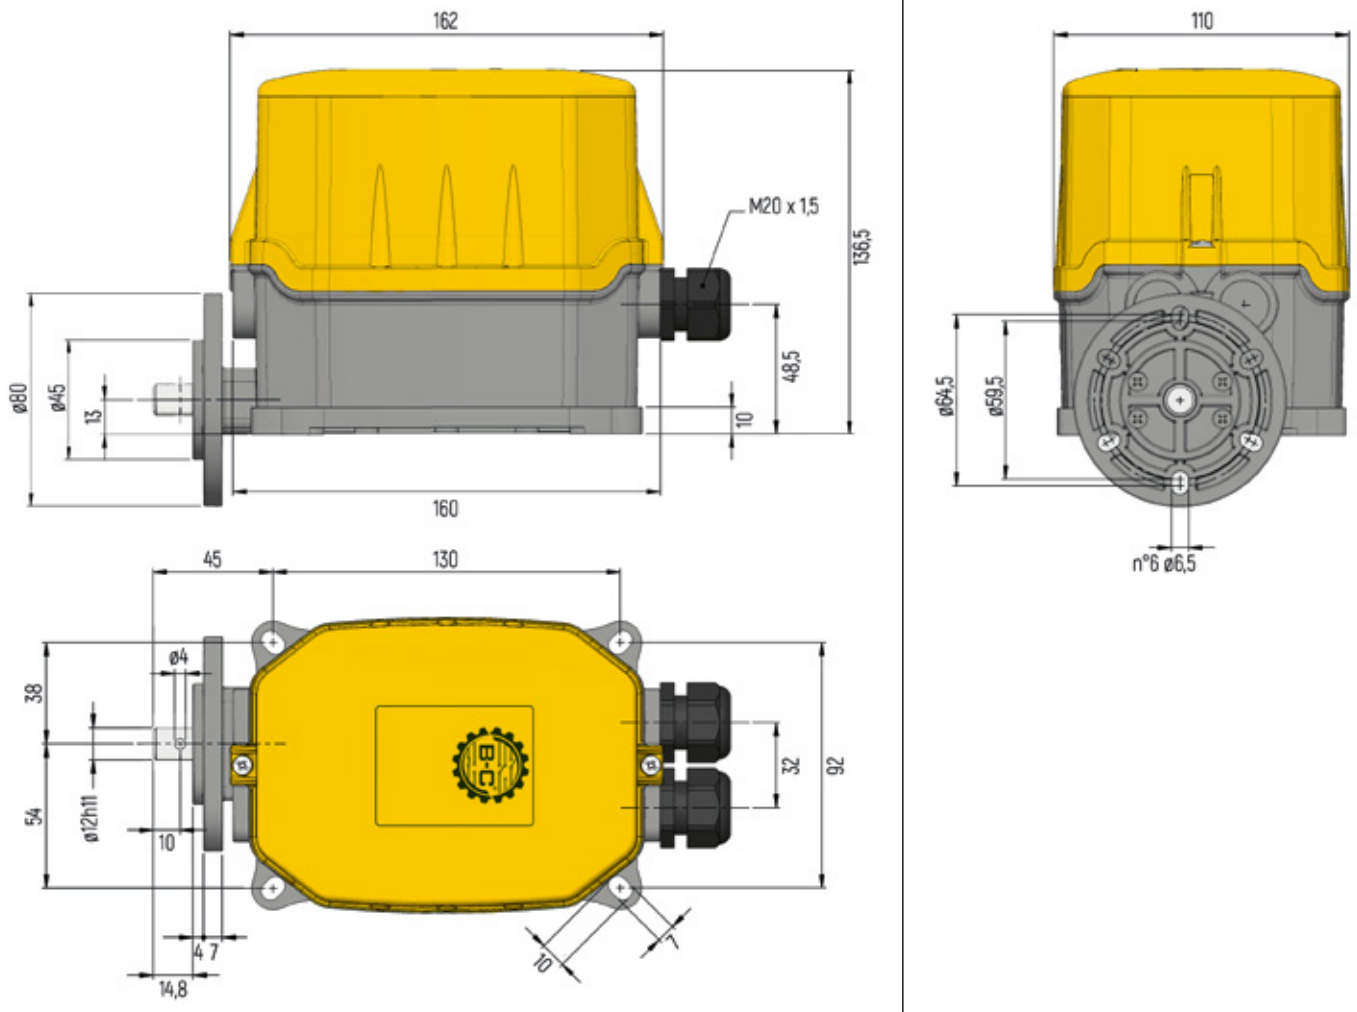

4 Contacts with small flange:

FRM

DIMENSIONS (in mm)

6 Contacts with small flange:

FRM

DIMENSIONS (in mm)

4 Contacts with flange:

FRM

DIMENSIONS (in mm)

6 Contacts with flange:

FRM

DIMENSIONS (in mm)

With flexible shaft:

FRM

DIMENSIONS (in mm)

With Male Connection: