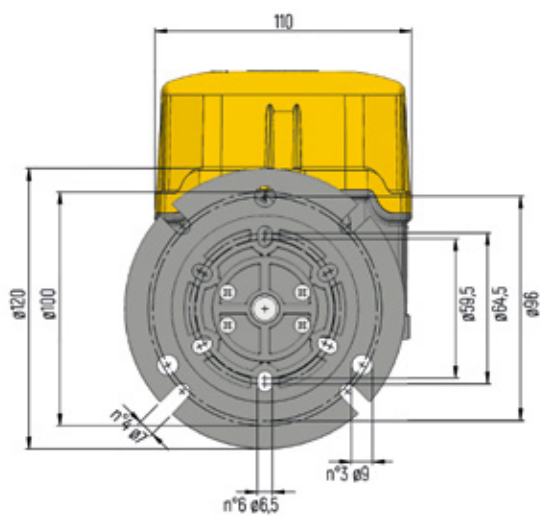

FRM

DIMENSIONS (in mm)

4 Contacts:

FRM

DIMENSIONS (in mm)

6 Contacts:

FRM

DIMENSIONS (in mm)

4 Contacts with small flange:

FRM

DIMENSIONS (in mm)

6 Contacts with small flange:

FRM

DIMENSIONS (in mm)

4 Contacts with flange:

FRM

DIMENSIONS (in mm)

6 Contacts with flange:

FRM

DIMENSIONS (in mm)

With flexible shaft:

FRM

DIMENSIONS (in mm)

With Male Connection: