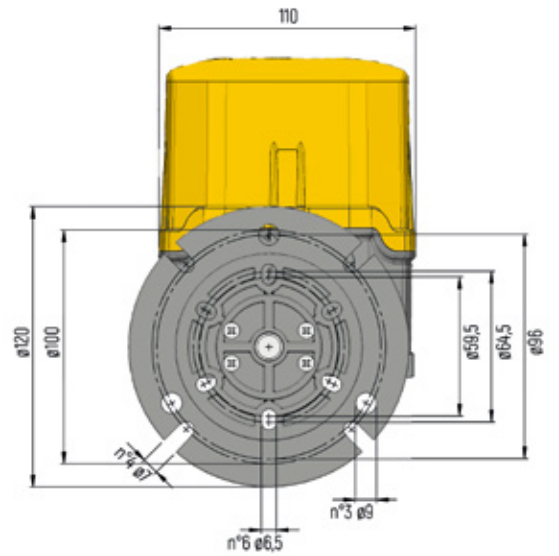

FRM

DIMENSIONS (in mm)

4 Contacts:

FRM

DIMENSIONS (in mm)

6 Contacts:

FRM

DIMENSIONS (in mm)

4 Contacts with small flange:

FRM

DIMENSIONS (in mm)

6 Contacts with small flange:

FRM

DIMENSIONS (in mm)

4 Contacts with flange:

FRM

DIMENSIONS (in mm)

6 Contacts with flange:

FRM

DIMENSIONS (in mm)

With flexible shaft:

FRM

DIMENSIONS (in mm)

With Male Connection: