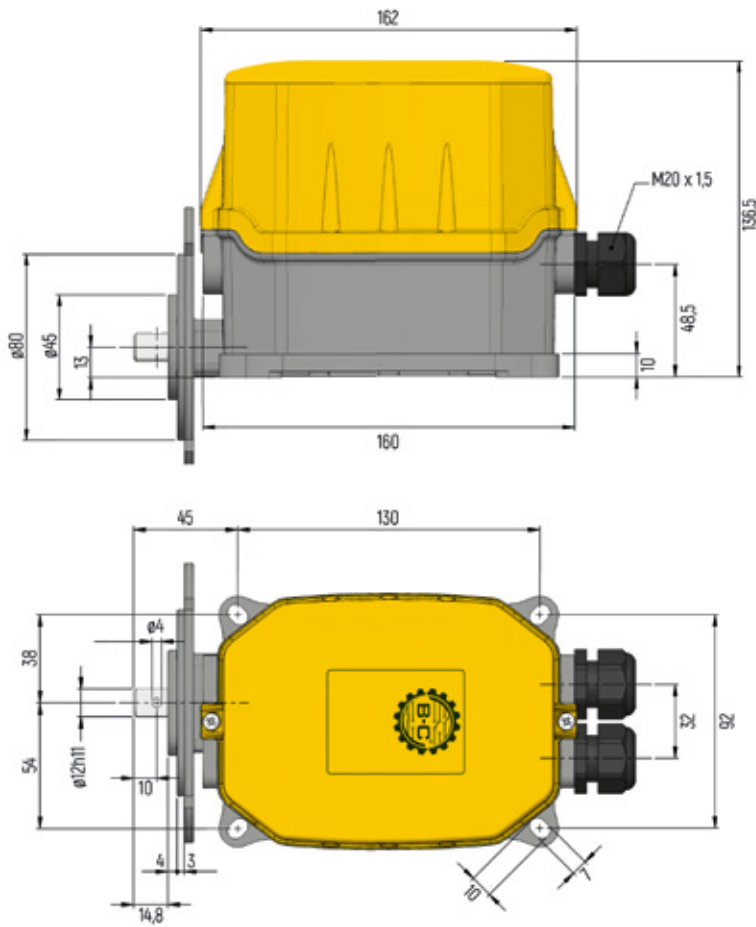

FRM

DIMENSIONS (in mm)

4 Contacts:

FRM

DIMENSIONS (in mm)

6 Contacts:

FRM

DIMENSIONS (in mm)

4 Contacts with small flange:

FRM

DIMENSIONS (in mm)

6 Contacts with small flange:

FRM

DIMENSIONS (in mm)

4 Contacts with flange:

FRM

DIMENSIONS (in mm)

6 Contacts with flange:

FRM

DIMENSIONS (in mm)

With flexible shaft:

FRM

DIMENSIONS (in mm)

With Male Connection: