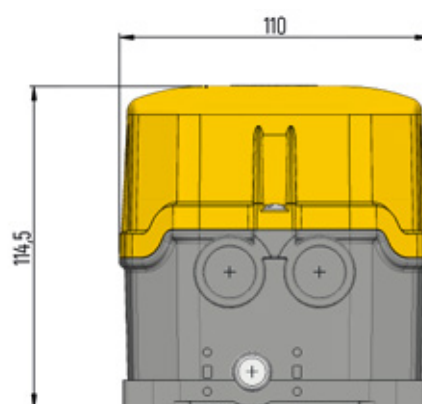

FRM

DIMENSIONS (in mm)

4 Contacts:

FRM

DIMENSIONS (in mm)

6 Contacts:

FRM

DIMENSIONS (in mm)

4 Contacts with small flange:

FRM

DIMENSIONS (in mm)

6 Contacts with small flange:

FRM

DIMENSIONS (in mm)

4 Contacts with flange:

FRM

DIMENSIONS (in mm)

6 Contacts with flange:

FRM

DIMENSIONS (in mm)

With flexible shaft:

FRM

DIMENSIONS (in mm)

With Male Connection: