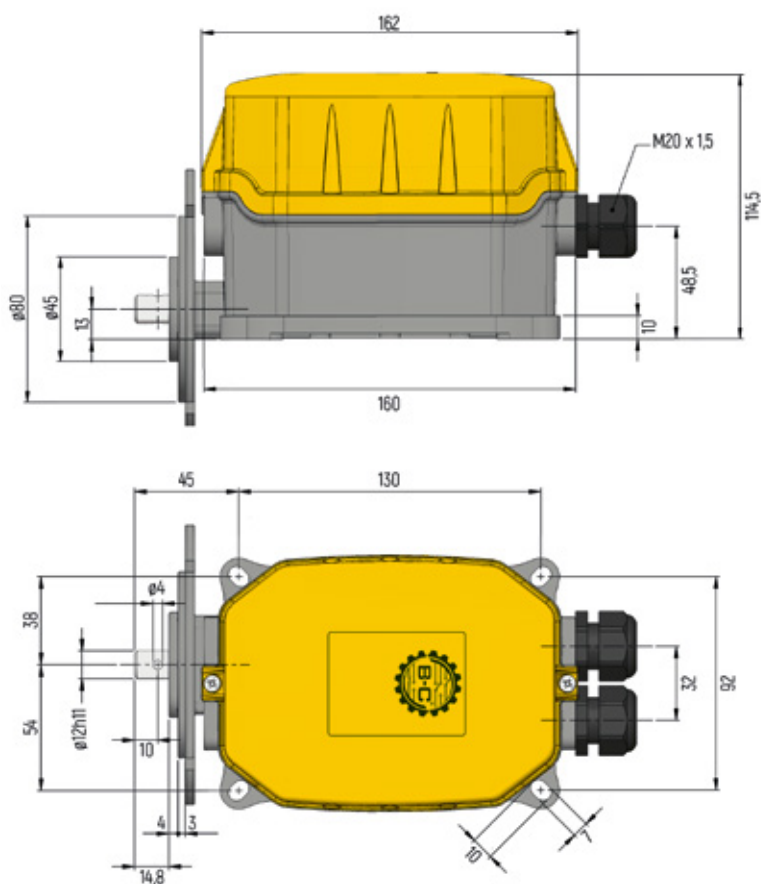

FRM

DIMENSIONS (in mm)

4 Contacts:

FRM

DIMENSIONS (in mm)

6 Contacts:

FRM

DIMENSIONS (in mm)

4 Contacts with small flange:

FRM

DIMENSIONS (in mm)

6 Contacts with small flange:

FRM

DIMENSIONS (in mm)

4 Contacts with flange:

FRM

DIMENSIONS (in mm)

6 Contacts with flange:

FRM

DIMENSIONS (in mm)

With flexible shaft:

FRM

DIMENSIONS (in mm)

With Male Connection: