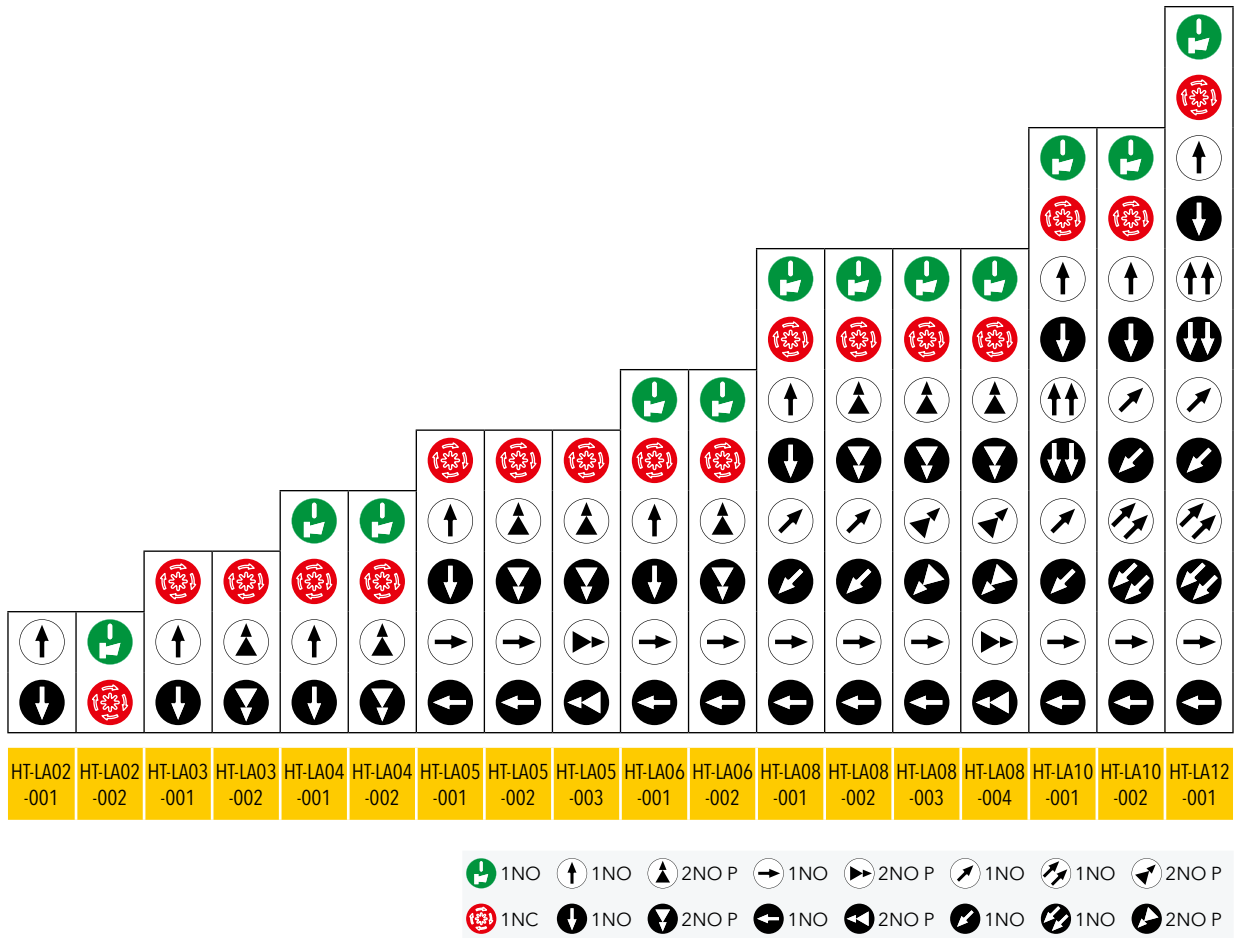

LADY

DIMENSIONS (in mm)

Standard execution:

LADY

STANDARD INTERNATIONAL SYMBOLS FOR PUSH-BUTTONS

Up	Down	Right	Left	Forward	Backward	Rotate Right	Rotate Left	Fast	Slow
HT-LASY-001	HT-LASY-002	HT-LASY-003	HT-LASY-004	HT-LASY-005	HT-LASY-006	HT-LASY-007	HT-LASY-008	HT-LASY-030	HT-LASY-032
HT-LASY-009	HT-LASY-010	HT-LASY-011	HT-LASY-012	HT-LASY-013	HT-LASY-014	HT-LASY-015	HT-LASY-016	HT-LASY-031	HT-LASY-033
HT-LASY-017	HT-LASY-018	HT-LASY-019	HT-LASY-020	HT-LASY-021	HT-LASY-022	HT-LASY-023	HT-LASY-024		
Start	Stop	Start alarm	Alarm	Break	Black button				
HT-LASY-025	HT-LASY-029	HT-LASY-026	HT-LASY-027	HT-LASY-028	HT-LASY-034				

SPARE PARTS

POS	CODE	DESCRIPTION	POS	CODE	DESCRIPTION
1	HT-LASY-XXX	Buttons with international symbols	6	HT-LAKO-001	Switching Element 1NC
2	HT-LAET-006	Rubber gasket for 2 push-buttons with ring		HT-LAKO-002	Switching Element 2NC Simultaneous
3	HT-LAET-002	Mushroom head emergency stop button (without push-button element)		HT-LAKO-003	Switching Element 1NO
4	HT-LAET-008	Suspension hanger		HT-LAKO-004	Switching Element 1NO + 1NC
	HT-LA02-000	Empty Enclosure Set* (2 buttons)		HT-LAKO-005	Switching Element 2NO Progressive
	HT-LA03-000	Empty Enclosure Set* (3 buttons)		HT-LAKO-006	Switching Element 2NO Simultaneous
	HT-LA04-000	Empty Enclosure Set* (4 buttons)	7	HT-LAET-009	2÷4 buttons pendant station rubber sleeve
5	HT-LA05-000	Empty Enclosure Set* (5 buttons)		HT-LAET-010	5÷12 buttons pendant station rubber sleeve
	HT-LA06-000	Empty Enclosure Set* (6 buttons)	8	HT-LAET-013	Mechanical interlock
	HT-LA08-000	Empty Enclosure Set* (8 buttons)			
	HT-LA010-000	Empty Enclosure Set* (10 buttons)			
	HT-LA012-000	Empty Enclosure Set* (12 buttons)			

Set*: incl. cover, bottom, sealings, screws e.g.