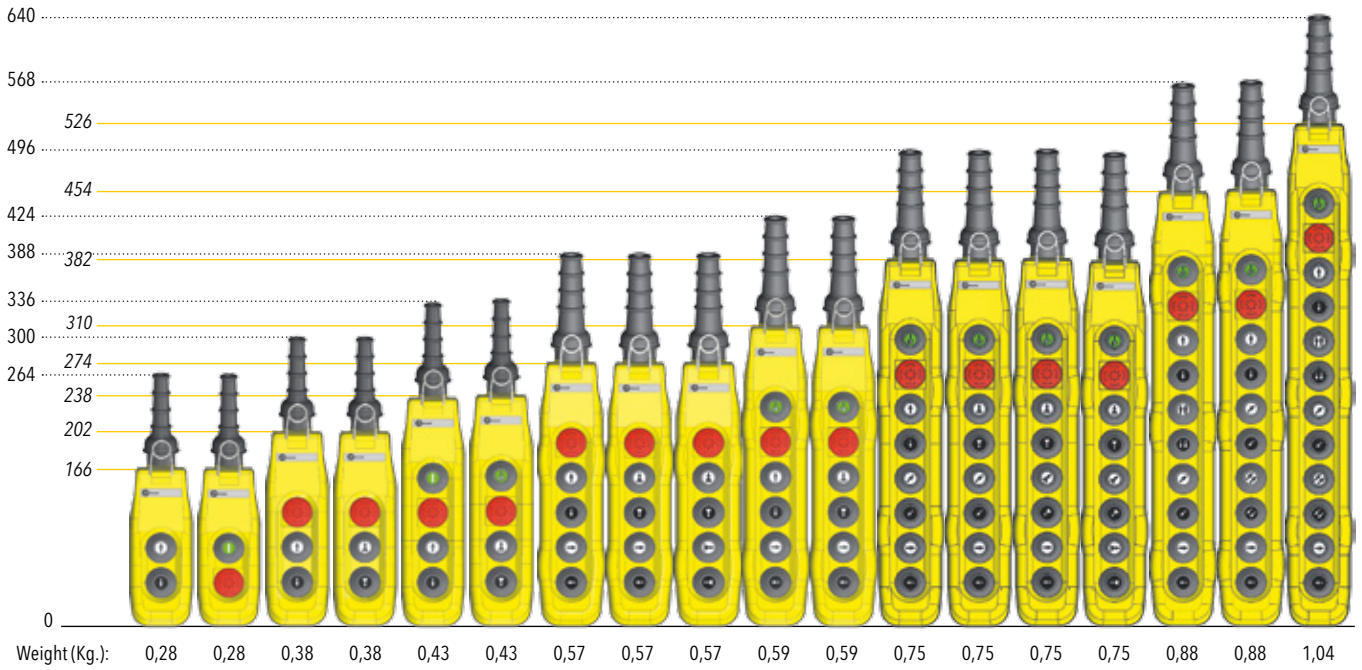

LADY

DIMENSIONS (in mm)

Standard execution:

LADY

STANDARD INTERNATIONAL SYMBOLS FOR PUSH-BUTTONS

Up	Down	Right	Left	Forward	Backward	Rotate Right	Rotate Left	Fast	Slow
HT-LASY-001	HT-LASY-002	HT-LASY-003	HT-LASY-004	HT-LASY-005	HT-LASY-006	HT-LASY-007	HT-LASY-008	HT-LASY-030	HT-LASY-032
HT-LASY-009	HT-LASY-010	HT-LASY-011	HT-LASY-012	HT-LASY-013	HT-LASY-014	HT-LASY-015	HT-LASY-016	HT-LASY-031	HT-LASY-033
HT-LASY-017	HT-LASY-018	HT-LASY-019	HT-LASY-020	HT-LASY-021	HT-LASY-022	HT-LASY-023	HT-LASY-024		
Start	Stop	Start alarm	Alarm	Break	Black button				
HT-LASY-025	HT-LASY-029	HT-LASY-026	HT-LASY-027	HT-LASY-028	HT-LASY-034				

SPARE PARTS

POS	CODE	DESCRIPTION	POS	CODE	DESCRIPTION
1	HT-LASY-XXX	Buttons with international symbols	6	HT-LAKO-001	Switching Element 1NC
2	HT-LAET-006	Rubber gasket for 2 push-buttons with ring		HT-LAKO-002	Switching Element 2NC Simultaneous
3	HT-LAET-002	Mushroom head emergency stop button (without push-button element)		HT-LAKO-003	Switching Element 1NO
4	HT-LAET-008	Suspension hanger		HT-LAKO-004	Switching Element 1NO + 1NC
	HT-LA02-000	Empty Enclosure Set* (2 buttons)		HT-LAKO-005	Switching Element 2NO Progressive
	HT-LA03-000	Empty Enclosure Set* (3 buttons)		HT-LAKO-006	Switching Element 2NO Simultaneous
	HT-LA04-000	Empty Enclosure Set* (4 buttons)	7	HT-LAET-009	2÷4 buttons pendant station rubber sleeve
5	HT-LA05-000	Empty Enclosure Set* (5 buttons)		HT-LAET-010	5÷12 buttons pendant station rubber sleeve
	HT-LA06-000	Empty Enclosure Set* (6 buttons)	8	HT-LAET-013	Mechanical interlock
	HT-LA08-000	Empty Enclosure Set* (8 buttons)			
	HT-LA010-000	Empty Enclosure Set* (10 buttons)			
	HT-LA012-000	Empty Enclosure Set* (12 buttons)			

Set*: incl. cover, bottom, sealings, screws e.g.