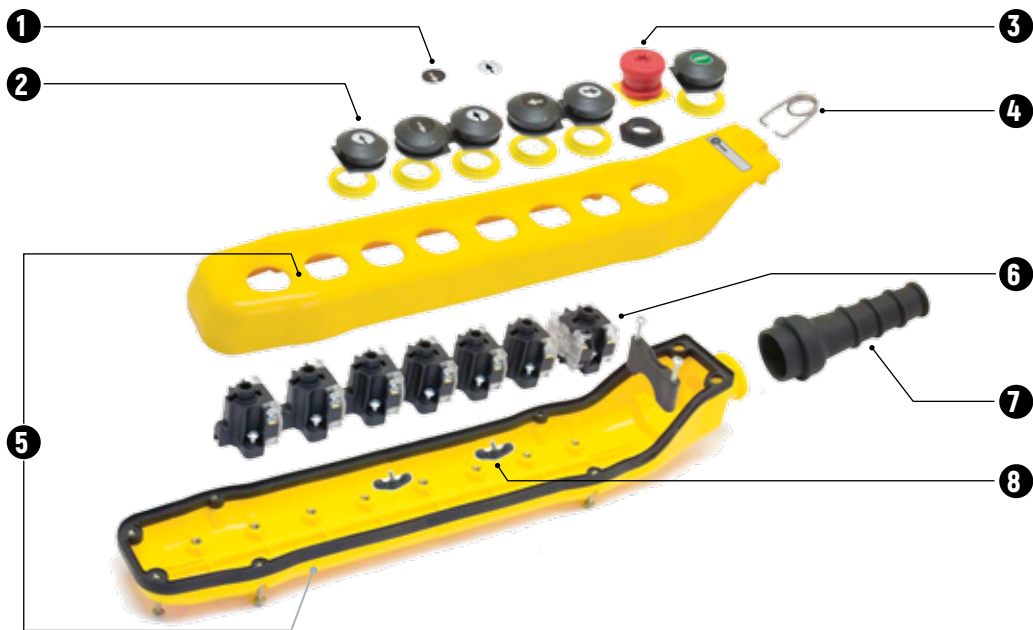

LADY

DIMENSIONS (in mm)

Standard execution:

LADY

STANDARD INTERNATIONAL SYMBOLS FOR PUSH-BUTTONS

Up	Down	Right	Left	Forward	Backward	Rotate Right	Rotate Left	Fast	Slow
HT-LASY-001	HT-LASY-002	HT-LASY-003	HT-LASY-004	HT-LASY-005	HT-LASY-006	HT-LASY-007	HT-LASY-008	HT-LASY-030	HT-LASY-032
HT-LASY-009	HT-LASY-010	HT-LASY-011	HT-LASY-012	HT-LASY-013	HT-LASY-014	HT-LASY-015	HT-LASY-016	HT-LASY-031	HT-LASY-033
HT-LASY-017	HT-LASY-018	HT-LASY-019	HT-LASY-020	HT-LASY-021	HT-LASY-022	HT-LASY-023	HT-LASY-024		
Start	Stop	Start alarm	Alarm	Break	Black button				
HT-LASY-025	HT-LASY-029	HT-LASY-026	HT-LASY-027	HT-LASY-028	HT-LASY-034				

SPARE PARTS

POS	CODE	DESCRIPTION	POS	CODE	DESCRIPTION
1	HT-LASY-XXX	Buttons with international symbols	6	HT-LAKO-001	Switching Element 1NC
2	HT-LAET-006	Rubber gasket for 2 push-buttons with ring		HT-LAKO-002	Switching Element 2NC Simultaneous
3	HT-LAET-002	Mushroom head emergency stop button (without push-button element)		HT-LAKO-003	Switching Element 1NO
4	HT-LAET-008	Suspension hanger		HT-LAKO-004	Switching Element 1NO + 1NC
	HT-LA02-000	Empty Enclosure Set* (2 buttons)		HT-LAKO-005	Switching Element 2NO Progressive
	HT-LA03-000	Empty Enclosure Set* (3 buttons)		HT-LAKO-006	Switching Element 2NO Simultaneous
	HT-LA04-000	Empty Enclosure Set* (4 buttons)	7	HT-LAET-009	2÷4 buttons pendant station rubber sleeve
5	HT-LA05-000	Empty Enclosure Set* (5 buttons)		HT-LAET-010	5÷12 buttons pendant station rubber sleeve
	HT-LA06-000	Empty Enclosure Set* (6 buttons)	8	HT-LAET-013	Mechanical interlock
	HT-LA08-000	Empty Enclosure Set* (8 buttons)			
	HT-LA010-000	Empty Enclosure Set* (10 buttons)			
	HT-LA012-000	Empty Enclosure Set* (12 buttons)			

Set*: incl. cover, bottom, sealings, screws e.g.