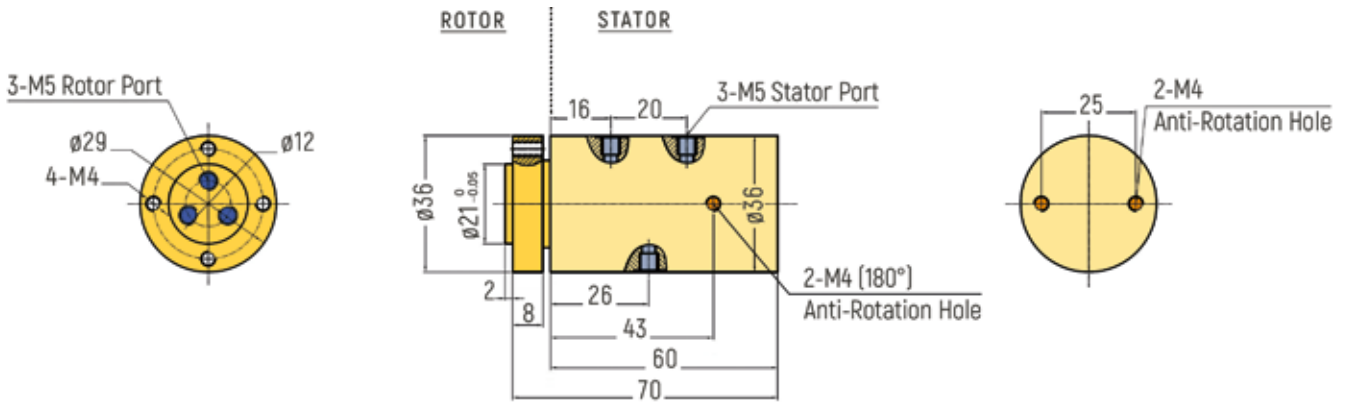

# MINIATURE PNEUMATIC

**DIMENSIONS (in mm)**

RX-PM502 - No Signal Rings

RX-PM502 - 6 Signal Rings

RX-PM502 - 12 Signal Rings

# MINIATURE PNEUMATIC

**DIMENSIONS (in mm)**

RX-PM503 - No Signal Rings

RX-PM503 - 6 Signal Rings

RX-PM503 - 12 Signal Rings

# MINIATURE PNEUMATIC

**DIMENSIONS (in mm)**

RX-PM504 - No Signal Rings

RX-PM504 - 6 Signal Rings

RX-PM504 - 12 Signal Rings