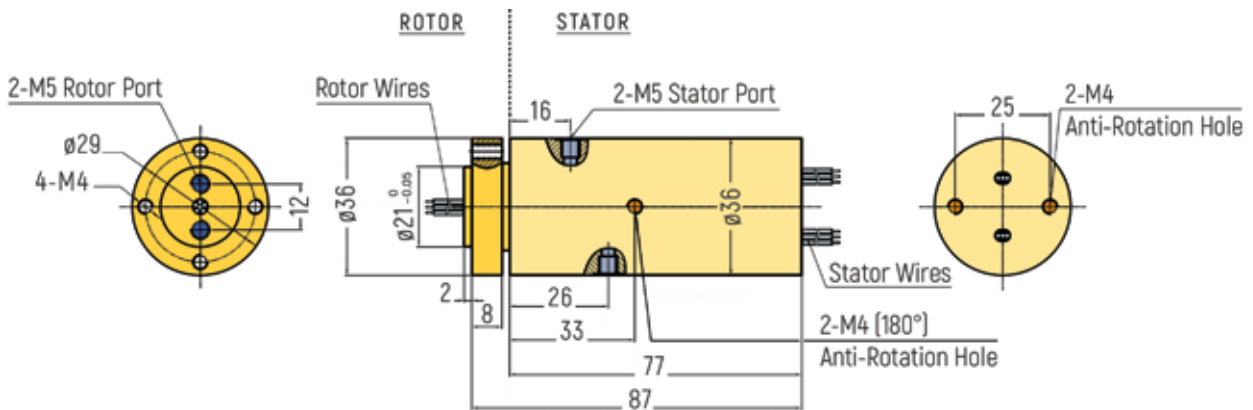

# MINIATURE PNEUMATIC

**DIMENSIONS (in mm)**

RX-PM502 - No Signal Rings

RX-PM502 - 6 Signal Rings

RX-PM502 - 12 Signal Rings

# MINIATURE PNEUMATIC

**DIMENSIONS (in mm)**

RX-PM503 - No Signal Rings

RX-PM503 - 6 Signal Rings

RX-PM503 - 12 Signal Rings

# MINIATURE PNEUMATIC

**DIMENSIONS (in mm)**

RX-PM504 - No Signal Rings

RX-PM504 - 6 Signal Rings

RX-PM504 - 12 Signal Rings