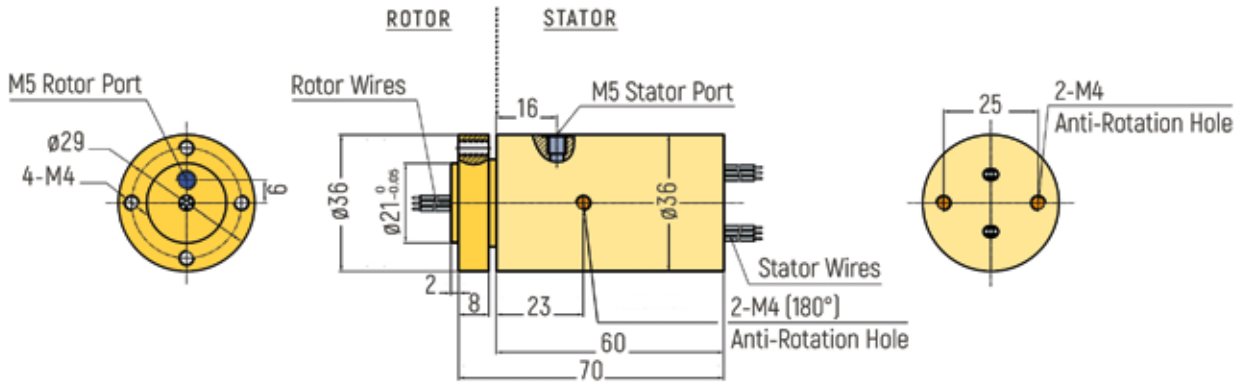

# MINIATURE PNEUMATIC

RX-PMM501 Series	p.1	RX-PMM503 Series	p.3
RX-PMM502 Series	p.2	RX-PMM504 Series	p.4

**DIMENSIONS (in mm)**

RX-PMM501 - No Signal Rings

RX-PMM501 - 6 Signal Rings

RX-PMM501 - 12 Signal Rings

# MINIATURE PNEUMATIC

**DIMENSIONS (in mm)**

RX-PM502 - No Signal Rings

RX-PM502 - 6 Signal Rings

RX-PM502 - 12 Signal Rings

# MINIATURE PNEUMATIC

**DIMENSIONS (in mm)**

RX-PM503 - No Signal Rings

RX-PM503 - 6 Signal Rings

RX-PM503 - 12 Signal Rings

# MINIATURE PNEUMATIC

**DIMENSIONS (in mm)**

RX-PM504 - No Signal Rings

RX-PM504 - 6 Signal Rings

RX-PM504 - 12 Signal Rings