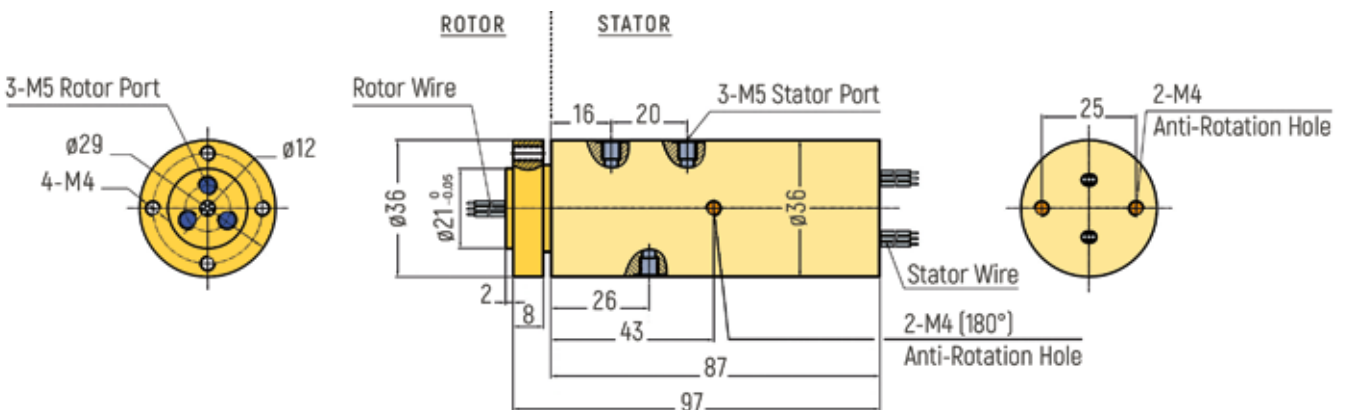

# MINIATURE PNEUMATIC

**DIMENSIONS (in mm)**

RX-PM503 - No Signal Rings

RX-PM503 - 6 Signal Rings

RX-PM503 - 12 Signal Rings

# MINIATURE PNEUMATIC

**DIMENSIONS (in mm)**

RX-PM504 - No Signal Rings

RX-PM504 - 6 Signal Rings

RX-PM504 - 12 Signal Rings