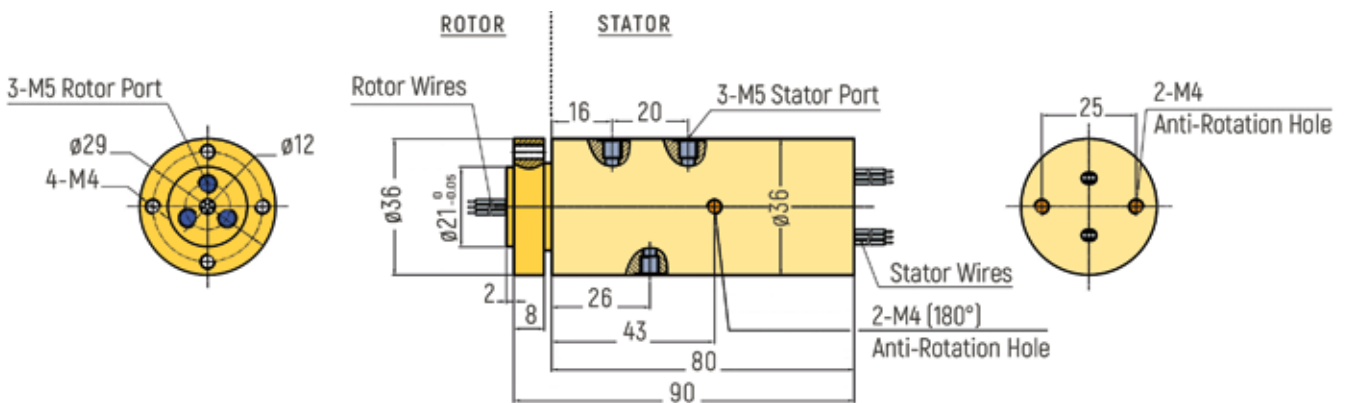

# MINIATURE PNEUMATIC

**DIMENSIONS (in mm)**

RX-PM502 - No Signal Rings

RX-PM502 - 6 Signal Rings

RX-PM502 - 12 Signal Rings

# MINIATURE PNEUMATIC

**DIMENSIONS (in mm)**

RX-PM503 - No Signal Rings

RX-PM503 - 6 Signal Rings

RX-PM503 - 12 Signal Rings

# MINIATURE PNEUMATIC

**DIMENSIONS (in mm)**

RX-PM504 - No Signal Rings

RX-PM504 - 6 Signal Rings

RX-PM504 - 12 Signal Rings