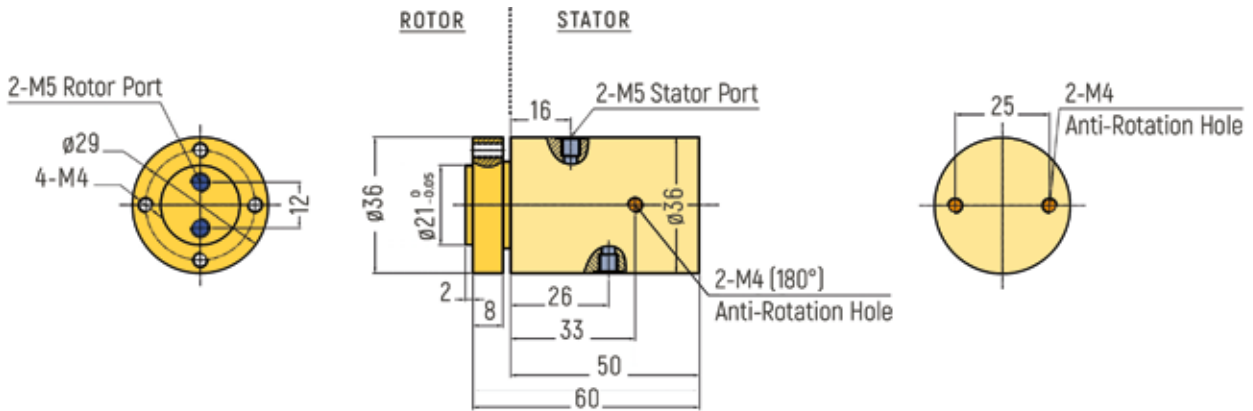

# MINIATURE PNEUMATIC

RX-PMM501 Series	p.1	RX-PMM503 Series	p.3
RX-PMM502 Series	p.2	RX-PMM504 Series	p.4

**DIMENSIONS (in mm)**

RX-PMM501 - No Signal Rings

RX-PMM501 - 6 Signal Rings

RX-PMM501 - 12 Signal Rings

# MINIATURE PNEUMATIC

**DIMENSIONS (in mm)**

RX-PM502 - No Signal Rings

RX-PM502 - 6 Signal Rings

RX-PM502 - 12 Signal Rings

# MINIATURE PNEUMATIC

**DIMENSIONS (in mm)**

RX-PM503 - No Signal Rings

RX-PM503 - 6 Signal Rings

RX-PM503 - 12 Signal Rings

# MINIATURE PNEUMATIC

**DIMENSIONS (in mm)**

RX-PM504 - No Signal Rings

RX-PM504 - 6 Signal Rings

RX-PM504 - 12 Signal Rings