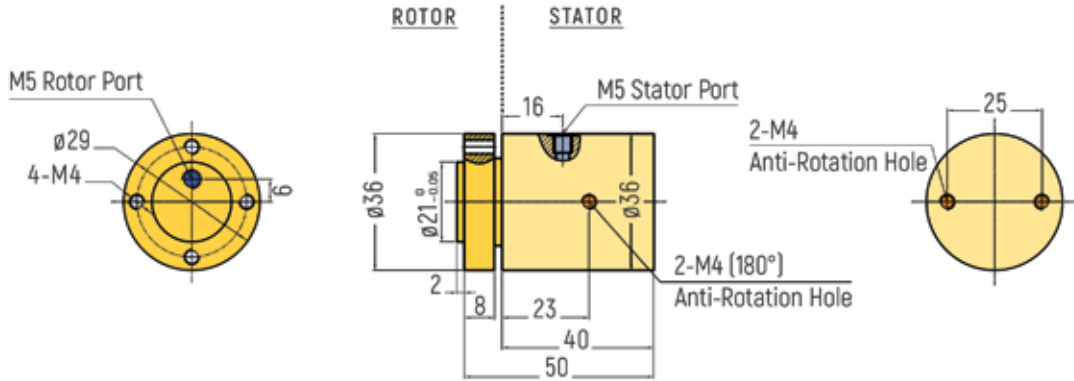

# MINIATURE PNEUMATIC

RX-PMM501 Series	p.1	RX-PMM503 Series	p.3
RX-PMM502 Series	p.2	RX-PMM504 Series	p.4

**DIMENSIONS (in mm)**

RX-PMM501 - No Signal Rings

RX-PMM501 - 6 Signal Rings

RX-PMM501 - 12 Signal Rings

# MINIATURE PNEUMATIC

**DIMENSIONS (in mm)**

RX-PM502 - No Signal Rings

RX-PM502 - 6 Signal Rings

RX-PM502 - 12 Signal Rings

# MINIATURE PNEUMATIC

**DIMENSIONS (in mm)**

RX-PM503 - No Signal Rings

RX-PM503 - 6 Signal Rings

RX-PM503 - 12 Signal Rings

# MINIATURE PNEUMATIC

**DIMENSIONS (in mm)**

RX-PM504 - No Signal Rings

RX-PM504 - 6 Signal Rings

RX-PM504 - 12 Signal Rings