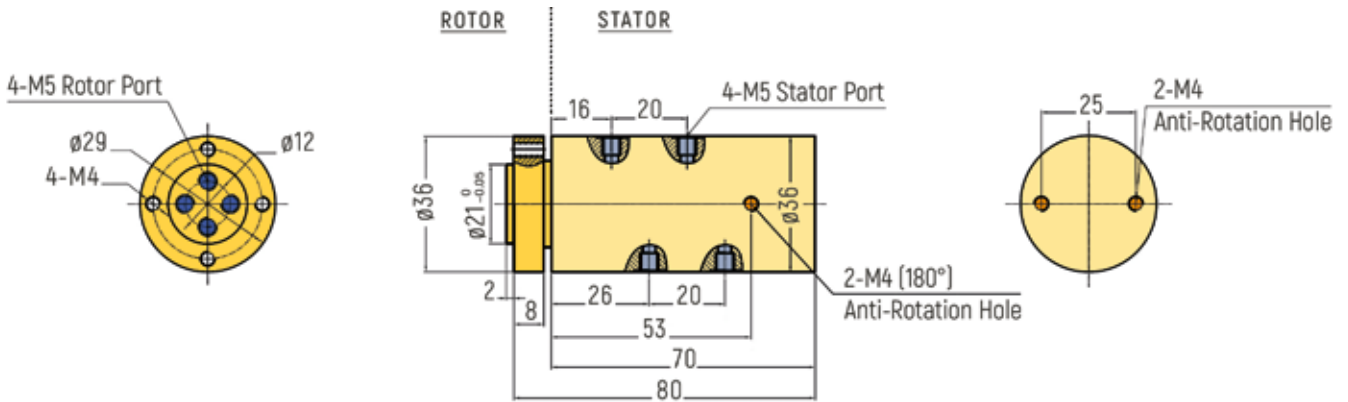

# MINIATURE PNEUMATIC

**DIMENSIONS (in mm)**

RX-PM503 - No Signal Rings

RX-PM503 - 6 Signal Rings

RX-PM503 - 12 Signal Rings

# MINIATURE PNEUMATIC

**DIMENSIONS (in mm)**

RX-PM504 - No Signal Rings

RX-PM504 - 6 Signal Rings

RX-PM504 - 12 Signal Rings