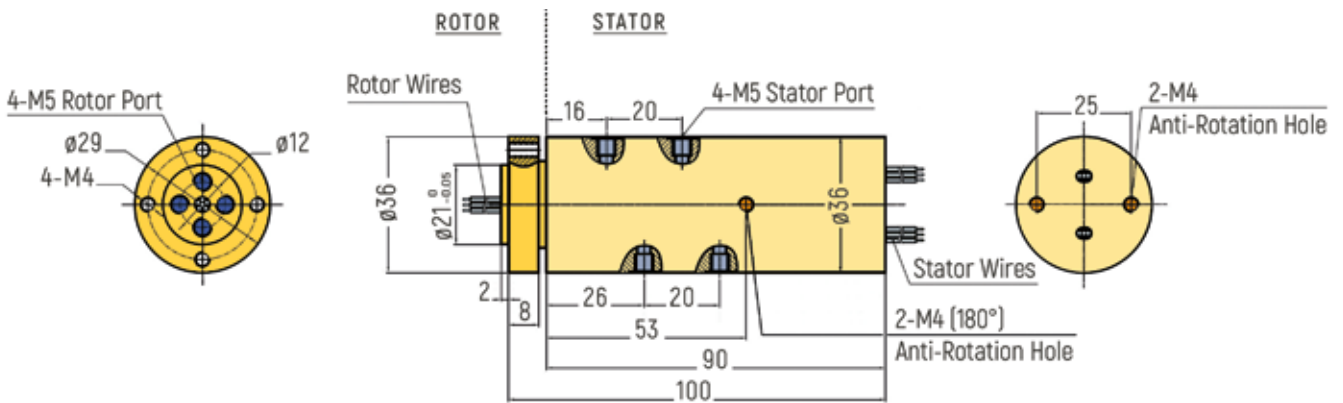

# MINIATURE PNEUMATIC

**DIMENSIONS (in mm)**

RX-PM503 - No Signal Rings

RX-PM503 - 6 Signal Rings

RX-PM503 - 12 Signal Rings

# MINIATURE PNEUMATIC

**DIMENSIONS (in mm)**

RX-PM504 - No Signal Rings

RX-PM504 - 6 Signal Rings

RX-PM504 - 12 Signal Rings