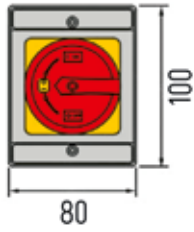

ECO-LINE

DIMENSIONS (in mm)

HOUSING MAIN SWITCH

10A / 16A: