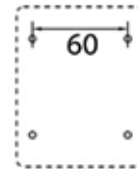

ECO-LINE

DIMENSIONS (in mm)

HOUSING MAIN SWITCH

10A / 16A: