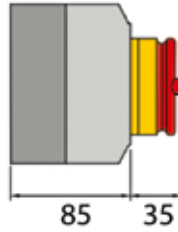

ECO-LINE

DIMENSIONS (in mm)

HOUSING MAIN SWITCH

10A / 16A: