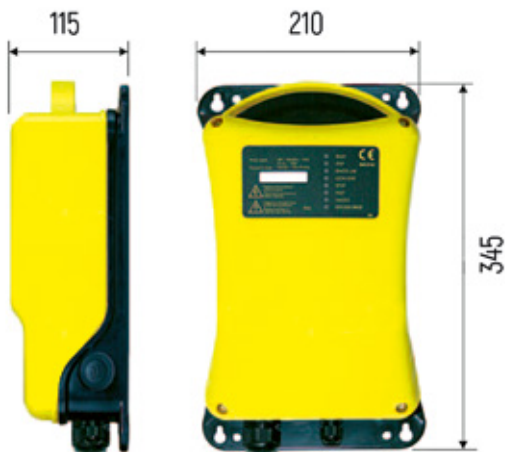

# JUMP

DIMENSIONS (in mm)

9 keys + Start/Stop:

13 keys + Start/Stop:

Battery Charger in alternative current (220V a.c.):

Battery Charger in direct current (12V d.c.):

Outdoor Receiver:

Receiver for Control board: