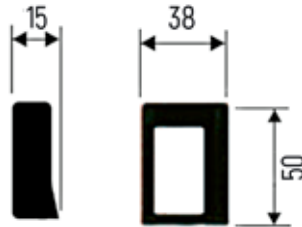

# JUMP

DIMENSIONS (in mm)

9 keys + Start/Stop:

13 keys + Start/Stop:

Battery Charger in alternative current (220V a.c.):

Battery Charger in direct current (12V d.c.):

Outdoor Receiver:

Receiver for Control board: