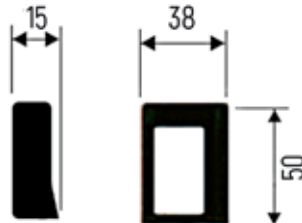

# JUMP

DIMENSIONS (in mm)

9 keys + Start/Stop:

13 keys + Start/Stop:

Battery Charger in alternative current (220V a.c.):

Battery Charger in direct current (12V d.c.):

Outdoor Receiver:

Receiver for Control board: