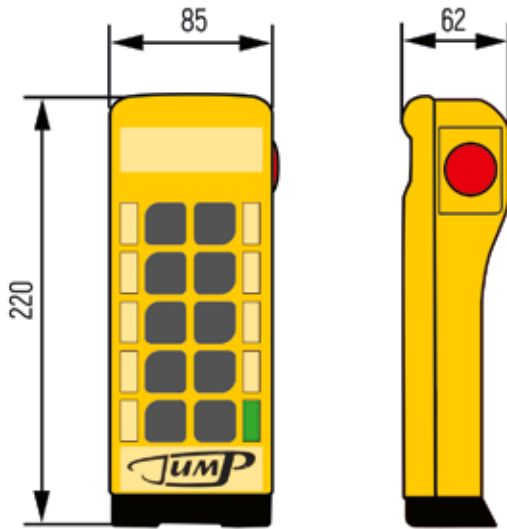

# JUMP

DIMENSIONS (in mm)

9 keys + Start/Stop:

13 keys + Start/Stop:

Battery Charger in alternative current (220V a.c.):

Battery Charger in direct current (12V d.c.):

Outdoor Receiver:

Receiver for Control board: