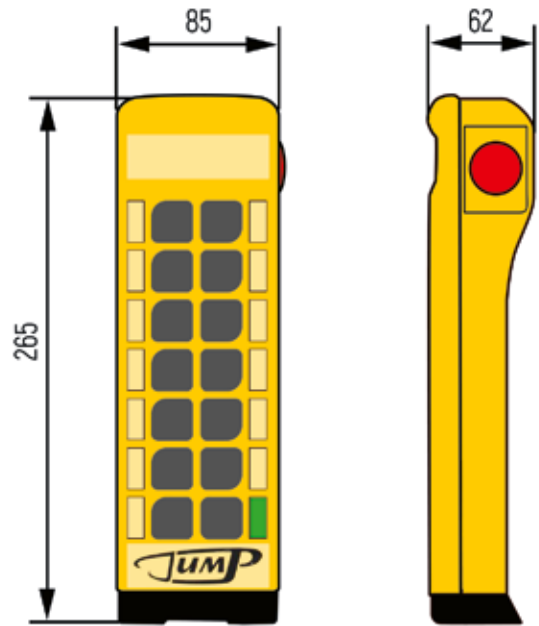

# JUMP

DIMENSIONS (in mm)

9 keys + Start/Stop:

13 keys + Start/Stop:

Battery Charger in alternative current (220V a.c.):

Battery Charger in direct current (12V d.c.):

Outdoor Receiver:

Receiver for Control board: