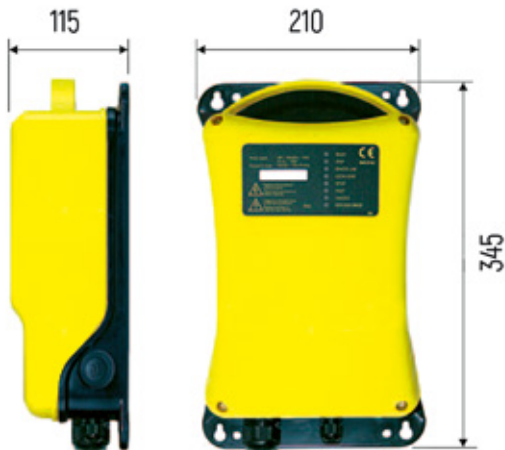

# JUMP

DIMENSIONS (in mm)

9 keys + Start/Stop:

13 keys + Start/Stop:

Battery Charger in alternative current (220V a.c.):

Battery Charger in direct current (12V d.c.):

Outdoor Receiver:

Receiver for Control board: