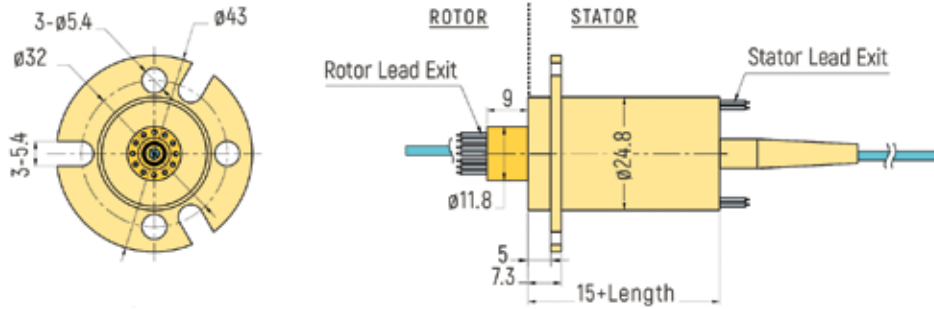

FIBER OPTICAL / FORJ

1 Channel	p.1	6 Channels	p.5
2 Channels	p.3	8 Channels	p.6
4 Channels	p.4		

DIMENSIONS (in mm)

RX-LW0071 - 1 Channel

RX-LW0101 - 1 Channel

RX-LW0131 - 1 Channel

FIBER OPTICAL / FORJ

DIMENSIONS (in mm)

RX-LW0251 - 1 Channel

RX-LW0331 - 1 Channel

RX-LW0561 - 1 Channel

RX-LW0861 - 1 Channel

FIBER OPTICAL / FORJ

DIMENSIONS (in mm)

RX-LW0512 - 2 Channels

RX-LW0672-A - 2 Channels

RX-LW0672-B - 2 Channels

RX-LW1192 - 2 Channels

FIBER OPTICAL / FORJ

DIMENSIONS (in mm)

RX-LW0514 - 4 Channels

RX-LW0674-A - 4 Channels

RX-LW0674-B - 4 Channels

RX-LW1194 - 4 Channels