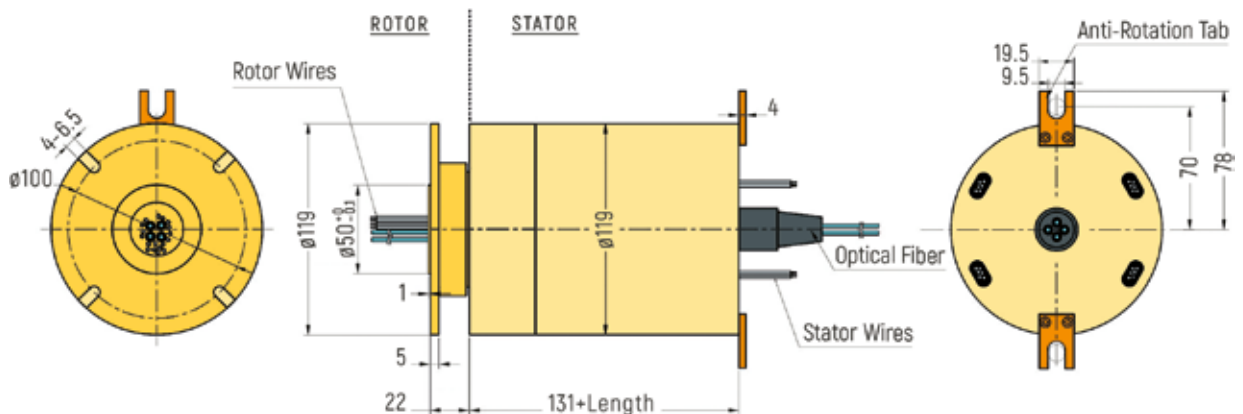

FIBER OPTICAL / FORJ

1 Channel	p.1	6 Channels	p.5
2 Channels	p.3	8 Channels	p.6
4 Channels	p.4		

DIMENSIONS (in mm)

RX-LW0071 - 1 Channel

RX-LW0101 - 1 Channel

RX-LW0131 - 1 Channel

FIBER OPTICAL / FORJ

DIMENSIONS (in mm)

RX-LW0251 - 1 Channel

RX-LW0331 - 1 Channel

RX-LW0561 - 1 Channel

RX-LW0861 - 1 Channel

FIBER OPTICAL / FORJ

DIMENSIONS (in mm)

RX-LW0512 - 2 Channels

RX-LW0672-A - 2 Channels

RX-LW0672-B - 2 Channels

RX-LW1192 - 2 Channels

FIBER OPTICAL / FORJ

DIMENSIONS (in mm)

RX-LW0514 - 4 Channels

RX-LW0674-A - 4 Channels

RX-LW0674-B - 4 Channels

RX-LW1194 - 4 Channels

FIBER OPTICAL / FORJ

DIMENSIONS (in mm)

RX-LW0516 - 6 Channels

RX-LW0676 - 6 Channels

RX-LW1196 - 6 Channels

FIBER OPTICAL / FORJ

DIMENSIONS (in mm)

RX-LW0608 - 8 Channels