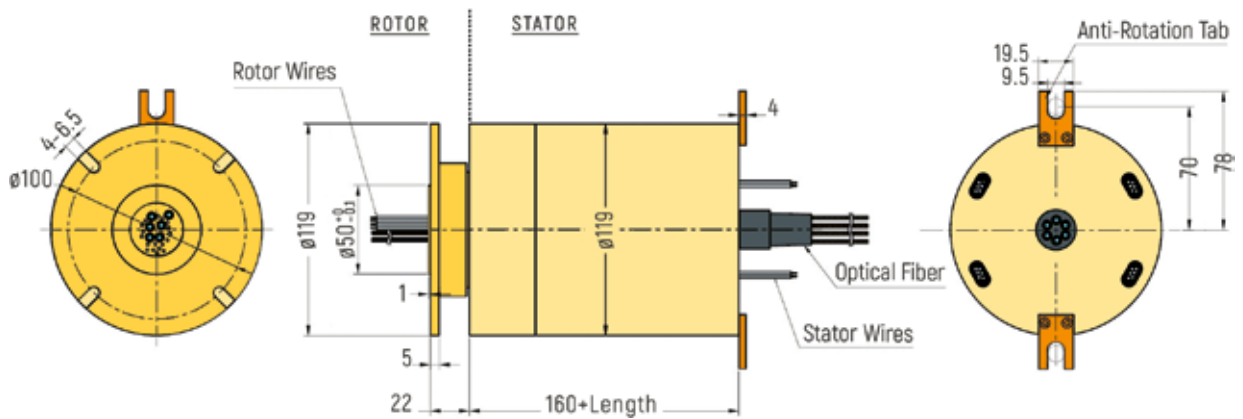

RX-LW0672-B - 2 Channels

RX-LW1192 - 2 Channels

FIBER OPTICAL / FORJ

DIMENSIONS (in mm)

RX-LW0514 - 4 Channels

RX-LW0674-A - 4 Channels

RX-LW0674-B - 4 Channels

RX-LW1194 - 4 Channels

FIBER OPTICAL / FORJ

DIMENSIONS (in mm)

RX-LW0516 - 6 Channels

RX-LW0676 - 6 Channels

RX-LW1196 - 6 Channels

FIBER OPTICAL / FORJ

DIMENSIONS (in mm)

RX-LW0608 - 8 Channels

RX-LW0678 - 8 Channels

RX-LW1198 - 8 Channels