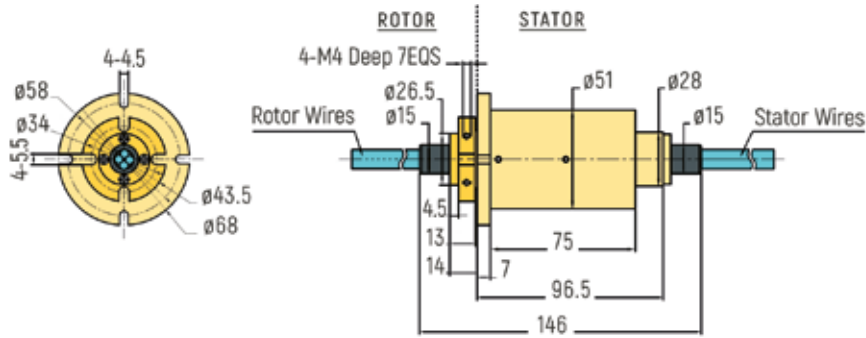

RX-LW0251 - 1 Channel

RX-LW0331 - 1 Channel

RX-LW0561 - 1 Channel

RX-LW0861 - 1 Channel

FIBER OPTICAL / FORJ

DIMENSIONS (in mm)

RX-LW0512 - 2 Channels

RX-LW0672-A - 2 Channels

RX-LW0672-B - 2 Channels

RX-LW1192 - 2 Channels

FIBER OPTICAL / FORJ

DIMENSIONS (in mm)

RX-LW0514 - 4 Channels

RX-LW0674-A - 4 Channels

RX-LW0674-B - 4 Channels

RX-LW1194 - 4 Channels

FIBER OPTICAL / FORJ

DIMENSIONS (in mm)

RX-LW0516 - 6 Channels

RX-LW0676 - 6 Channels

RX-LW1196 - 6 Channels

FIBER OPTICAL / FORJ

DIMENSIONS (in mm)

RX-LW0608 - 8 Channels