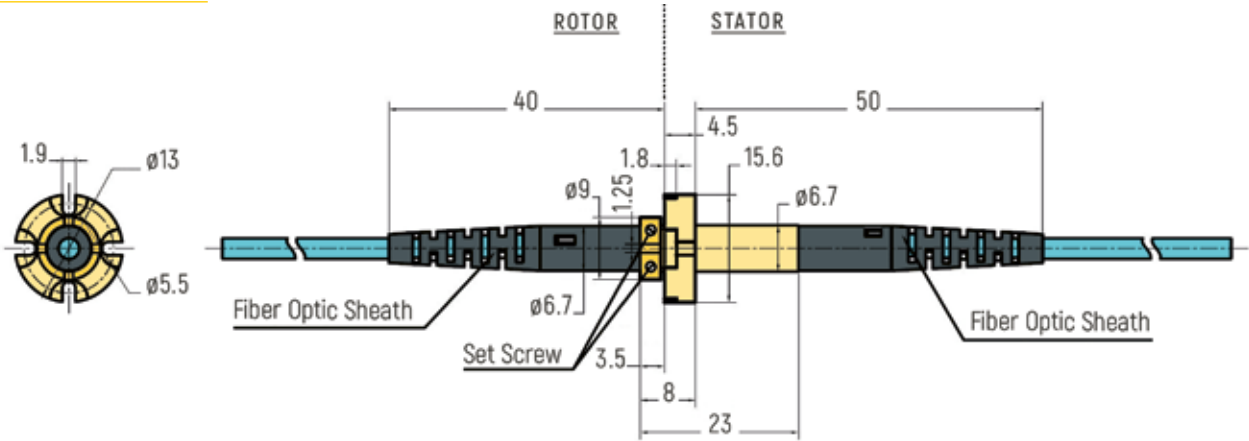

FIBER OPTICAL / FORJ

1 Channel	p.1	6 Channels	p.5
2 Channels	p.3	8 Channels	p.6
4 Channels	p.4		

DIMENSIONS (in mm)

RX-LW0071 - 1 Channel

RX-LW0101 - 1 Channel

RX-LW0131 - 1 Channel

FIBER OPTICAL / FORJ

DIMENSIONS (in mm)

RX-LW0251 - 1 Channel

RX-LW0331 - 1 Channel

RX-LW0561 - 1 Channel

RX-LW0861 - 1 Channel

FIBER OPTICAL / FORJ

DIMENSIONS (in mm)

RX-LW0512 - 2 Channels

RX-LW0672-A - 2 Channels

RX-LW0672-B - 2 Channels

RX-LW1192 - 2 Channels

FIBER OPTICAL / FORJ

DIMENSIONS (in mm)

RX-LW0514 - 4 Channels

RX-LW0674-A - 4 Channels

RX-LW0674-B - 4 Channels

RX-LW1194 - 4 Channels