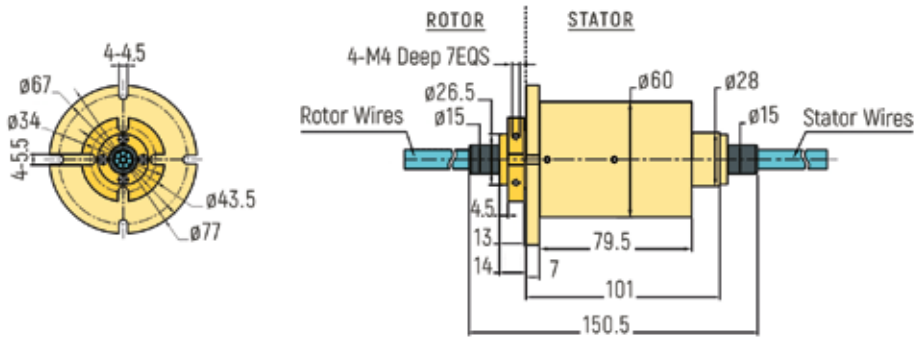

RX-LW0672-B - 2 Channels

RX-LW1192 - 2 Channels

FIBER OPTICAL / FORJ

DIMENSIONS (in mm)

RX-LW0514 - 4 Channels

RX-LW0674-A - 4 Channels

RX-LW0674-B - 4 Channels

RX-LW1194 - 4 Channels

FIBER OPTICAL / FORJ

DIMENSIONS (in mm)

RX-LW0516 - 6 Channels

RX-LW0676 - 6 Channels

RX-LW1196 - 6 Channels

FIBER OPTICAL / FORJ

DIMENSIONS (in mm)

RX-LW0608 - 8 Channels

RX-LW0678 - 8 Channels

RX-LW1198 - 8 Channels