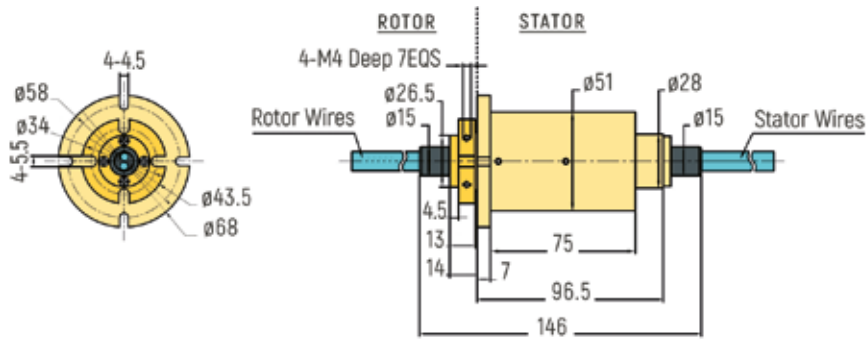

FIBER OPTICAL / FORJ

1 Channel	p.1	6 Channels	p.5
2 Channels	p.3	8 Channels	p.6
4 Channels	p.4		

DIMENSIONS (in mm)

RX-LW0071 - 1 Channel

RX-LW0101 - 1 Channel

RX-LW0131 - 1 Channel

FIBER OPTICAL / FORJ

DIMENSIONS (in mm)

RX-LW0251 - 1 Channel

RX-LW0331 - 1 Channel

RX-LW0561 - 1 Channel

RX-LW0861 - 1 Channel

FIBER OPTICAL / FORJ

DIMENSIONS (in mm)

RX-LW0512 - 2 Channels

RX-LW0672-A - 2 Channels

RX-LW0672-B - 2 Channels

RX-LW1192 - 2 Channels

FIBER OPTICAL / FORJ

DIMENSIONS (in mm)

RX-LW0514 - 4 Channels

RX-LW0674-A - 4 Channels

RX-LW0674-B - 4 Channels

RX-LW1194 - 4 Channels

FIBER OPTICAL / FORJ

DIMENSIONS (in mm)

RX-LW0516 - 6 Channels

RX-LW0676 - 6 Channels

RX-LW1196 - 6 Channels

FIBER OPTICAL / FORJ

DIMENSIONS (in mm)

RX-LW0608 - 8 Channels