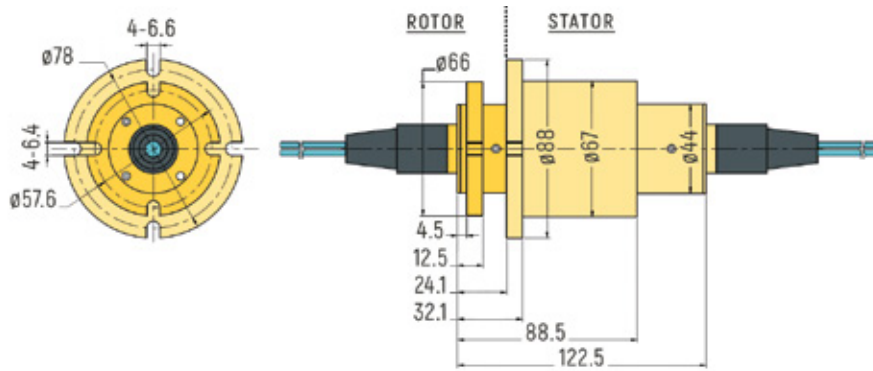

FIBER OPTICAL / FORJ

1 Channel	p.1	6 Channels	p.5
2 Channels	p.3	8 Channels	p.6
4 Channels	p.4		

DIMENSIONS (in mm)

RX-LW0071 - 1 Channel

RX-LW0101 - 1 Channel

RX-LW0131 - 1 Channel

FIBER OPTICAL / FORJ

DIMENSIONS (in mm)

RX-LW0251 - 1 Channel

RX-LW0331 - 1 Channel

RX-LW0561 - 1 Channel

RX-LW0861 - 1 Channel

FIBER OPTICAL / FORJ

DIMENSIONS (in mm)

RX-LW0512 - 2 Channels

RX-LW0672-A - 2 Channels

RX-LW0672-B - 2 Channels

RX-LW1192 - 2 Channels

FIBER OPTICAL / FORJ

DIMENSIONS (in mm)

RX-LW0514 - 4 Channels

RX-LW0674-A - 4 Channels

RX-LW0674-B - 4 Channels

RX-LW1194 - 4 Channels

FIBER OPTICAL / FORJ

DIMENSIONS (in mm)

RX-LW0516 - 6 Channels

RX-LW0676 - 6 Channels

RX-LW1196 - 6 Channels

FIBER OPTICAL / FORJ

DIMENSIONS (in mm)

RX-LW0608 - 8 Channels