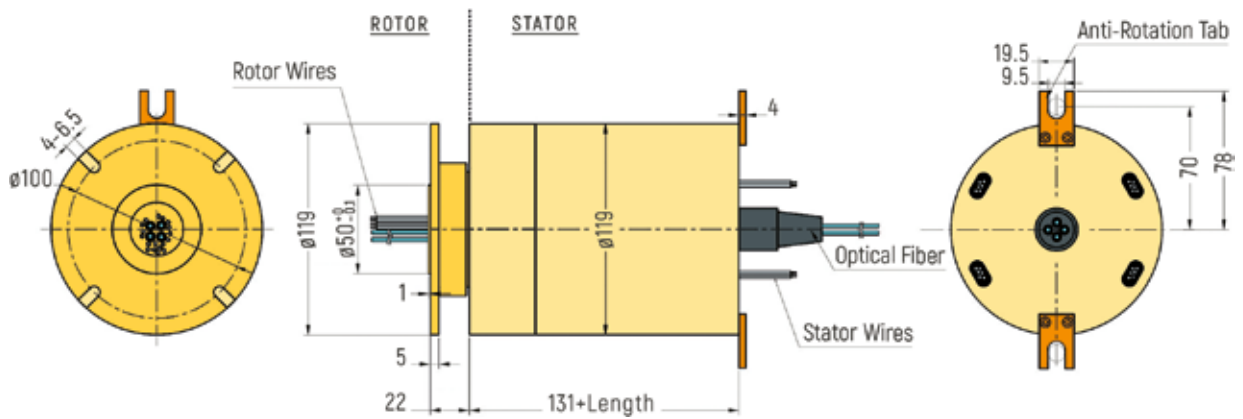

FIBER OPTICAL / FORJ

1 Channel	p.1	6 Channels	p.5
2 Channels	p.3	8 Channels	p.6
4 Channels	p.4		

DIMENSIONS (in mm)

RX-LW0071 - 1 Channel

RX-LW0101 - 1 Channel

RX-LW0131 - 1 Channel

FIBER OPTICAL / FORJ

DIMENSIONS (in mm)

RX-LW0251 - 1 Channel

RX-LW0331 - 1 Channel

RX-LW0561 - 1 Channel

RX-LW0861 - 1 Channel

FIBER OPTICAL / FORJ

DIMENSIONS (in mm)

RX-LW0512 - 2 Channels

RX-LW0672-A - 2 Channels

RX-LW0672-B - 2 Channels

RX-LW1192 - 2 Channels

FIBER OPTICAL / FORJ

DIMENSIONS (in mm)

RX-LW0514 - 4 Channels

RX-LW0674-A - 4 Channels

RX-LW0674-B - 4 Channels

RX-LW1194 - 4 Channels

FIBER OPTICAL / FORJ

DIMENSIONS (in mm)

RX-LW0516 - 6 Channels

RX-LW0676 - 6 Channels

RX-LW1196 - 6 Channels

FIBER OPTICAL / FORJ

DIMENSIONS (in mm)

RX-LW0608 - 8 Channels