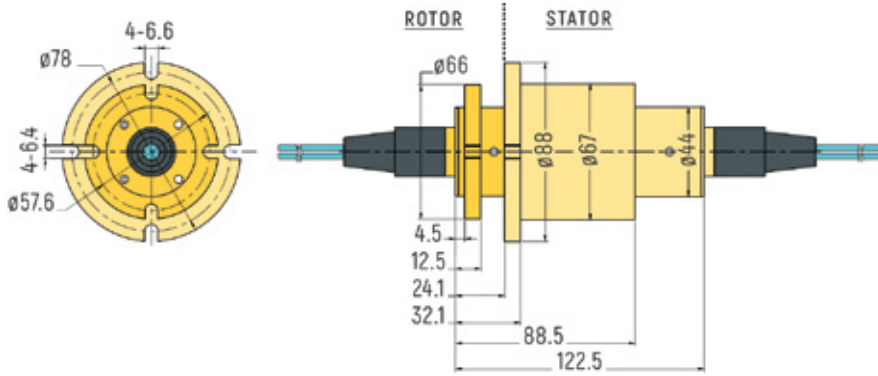

RX-LW0251 - 1 Channel

RX-LW0331 - 1 Channel

RX-LW0561 - 1 Channel

RX-LW0861 - 1 Channel

FIBER OPTICAL / FORJ

DIMENSIONS (in mm)

RX-LW0512 - 2 Channels

RX-LW0672-A - 2 Channels

RX-LW0672-B - 2 Channels

RX-LW1192 - 2 Channels

FIBER OPTICAL / FORJ

DIMENSIONS (in mm)

RX-LW0514 - 4 Channels

RX-LW0674-A - 4 Channels

RX-LW0674-B - 4 Channels

RX-LW1194 - 4 Channels

FIBER OPTICAL / FORJ

DIMENSIONS (in mm)

RX-LW0516 - 6 Channels

RX-LW0676 - 6 Channels

RX-LW1196 - 6 Channels

FIBER OPTICAL / FORJ

DIMENSIONS (in mm)

RX-LW0608 - 8 Channels