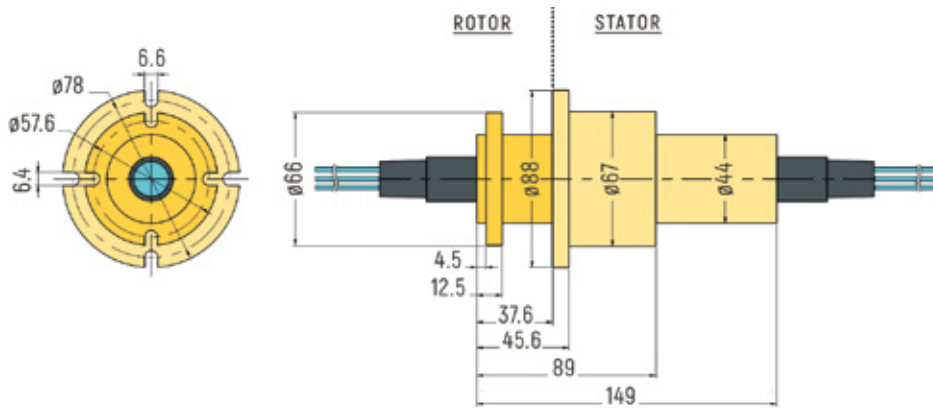

RX-LW0251 - 1 Channel

RX-LW0331 - 1 Channel

RX-LW0561 - 1 Channel

RX-LW0861 - 1 Channel

FIBER OPTICAL / FORJ

DIMENSIONS (in mm)

RX-LW0512 - 2 Channels

RX-LW0672-A - 2 Channels

RX-LW0672-B - 2 Channels

RX-LW1192 - 2 Channels

FIBER OPTICAL / FORJ

DIMENSIONS (in mm)

RX-LW0514 - 4 Channels

RX-LW0674-A - 4 Channels

RX-LW0674-B - 4 Channels

RX-LW1194 - 4 Channels

FIBER OPTICAL / FORJ

DIMENSIONS (in mm)

RX-LW0516 - 6 Channels

RX-LW0676 - 6 Channels

RX-LW1196 - 6 Channels

FIBER OPTICAL / FORJ

DIMENSIONS (in mm)

RX-LW0608 - 8 Channels