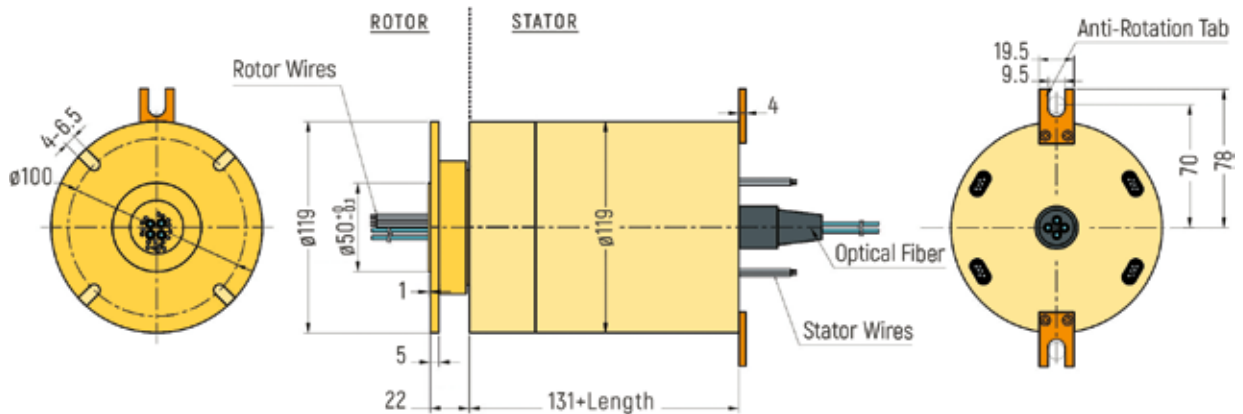

RX-LW0251 - 1 Channel

RX-LW0331 - 1 Channel

RX-LW0561 - 1 Channel

RX-LW0861 - 1 Channel

FIBER OPTICAL / FORJ

DIMENSIONS (in mm)

RX-LW0512 - 2 Channels

RX-LW0672-A - 2 Channels

RX-LW0672-B - 2 Channels

RX-LW1192 - 2 Channels

FIBER OPTICAL / FORJ

DIMENSIONS (in mm)

RX-LW0514 - 4 Channels

RX-LW0674-A - 4 Channels

RX-LW0674-B - 4 Channels

RX-LW1194 - 4 Channels

FIBER OPTICAL / FORJ

DIMENSIONS (in mm)

RX-LW0516 - 6 Channels

RX-LW0676 - 6 Channels

RX-LW1196 - 6 Channels

FIBER OPTICAL / FORJ

DIMENSIONS (in mm)

RX-LW0608 - 8 Channels