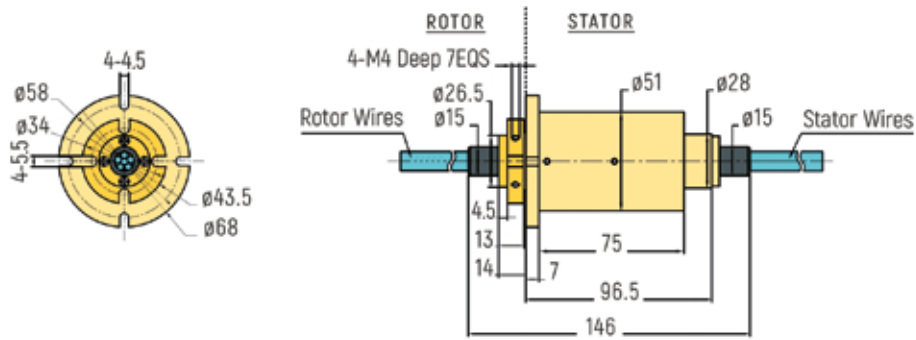

RX-LW0251 - 1 Channel

RX-LW0331 - 1 Channel

RX-LW0561 - 1 Channel

RX-LW0861 - 1 Channel

FIBER OPTICAL / FORJ

DIMENSIONS (in mm)

RX-LW0512 - 2 Channels

RX-LW0672-A - 2 Channels

RX-LW0672-B - 2 Channels

RX-LW1192 - 2 Channels

FIBER OPTICAL / FORJ

DIMENSIONS (in mm)

RX-LW0514 - 4 Channels

RX-LW0674-A - 4 Channels

RX-LW0674-B - 4 Channels

RX-LW1194 - 4 Channels

FIBER OPTICAL / FORJ

DIMENSIONS (in mm)

RX-LW0516 - 6 Channels

RX-LW0676 - 6 Channels

RX-LW1196 - 6 Channels

FIBER OPTICAL / FORJ

DIMENSIONS (in mm)

RX-LW0608 - 8 Channels