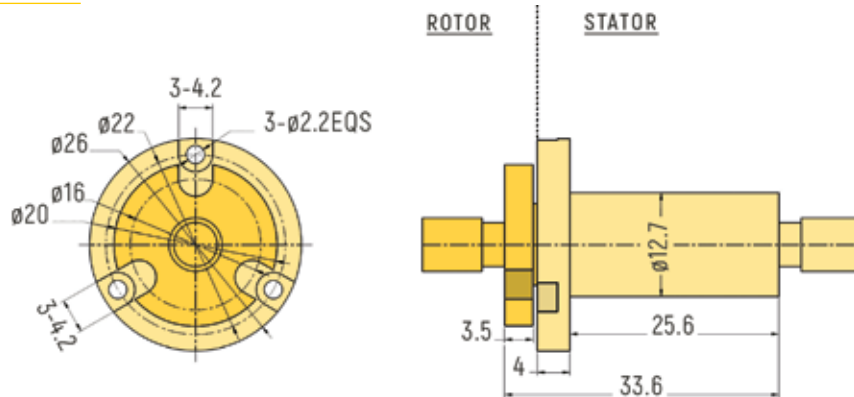

FIBER OPTICAL / FORJ

1 Channel	p.1	6 Channels	p.5
2 Channels	p.3	8 Channels	p.6
4 Channels	p.4		

DIMENSIONS (in mm)

RX-LW0071 - 1 Channel

RX-LW0101 - 1 Channel

RX-LW0131 - 1 Channel

FIBER OPTICAL / FORJ

DIMENSIONS (in mm)

RX-LW0251 - 1 Channel

RX-LW0331 - 1 Channel

RX-LW0561 - 1 Channel

RX-LW0861 - 1 Channel

FIBER OPTICAL / FORJ

DIMENSIONS (in mm)

RX-LW0512 - 2 Channels

RX-LW0672-A - 2 Channels

RX-LW0672-B - 2 Channels

RX-LW1192 - 2 Channels

FIBER OPTICAL / FORJ

DIMENSIONS (in mm)

RX-LW0514 - 4 Channels

RX-LW0674-A - 4 Channels

RX-LW0674-B - 4 Channels

RX-LW1194 - 4 Channels

FIBER OPTICAL / FORJ

DIMENSIONS (in mm)

RX-LW0516 - 6 Channels

RX-LW0676 - 6 Channels

RX-LW1196 - 6 Channels

FIBER OPTICAL / FORJ

DIMENSIONS (in mm)

RX-LW0608 - 8 Channels