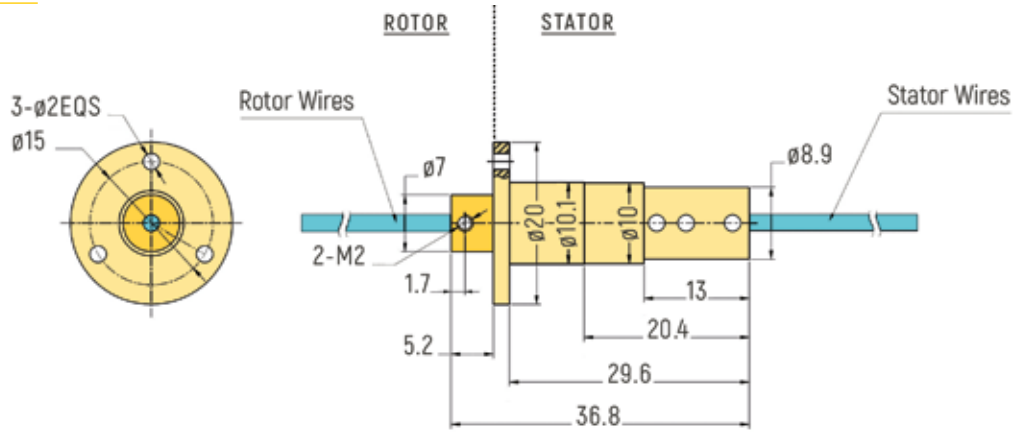

FIBER OPTICAL / FORJ

1 Channel	p.1	6 Channels	p.5
2 Channels	p.3	8 Channels	p.6
4 Channels	p.4		

DIMENSIONS (in mm)

RX-LW0071 - 1 Channel

RX-LW0101 - 1 Channel

RX-LW0131 - 1 Channel

FIBER OPTICAL / FORJ

DIMENSIONS (in mm)

RX-LW0251 - 1 Channel

RX-LW0331 - 1 Channel

RX-LW0561 - 1 Channel

RX-LW0861 - 1 Channel

FIBER OPTICAL / FORJ

DIMENSIONS (in mm)

RX-LW0512 - 2 Channels

RX-LW0672-A - 2 Channels

RX-LW0672-B - 2 Channels

RX-LW1192 - 2 Channels

FIBER OPTICAL / FORJ

DIMENSIONS (in mm)

RX-LW0514 - 4 Channels

RX-LW0674-A - 4 Channels

RX-LW0674-B - 4 Channels

RX-LW1194 - 4 Channels

FIBER OPTICAL / FORJ

DIMENSIONS (in mm)

RX-LW0516 - 6 Channels

RX-LW0676 - 6 Channels

RX-LW1196 - 6 Channels

FIBER OPTICAL / FORJ

DIMENSIONS (in mm)

RX-LW0608 - 8 Channels