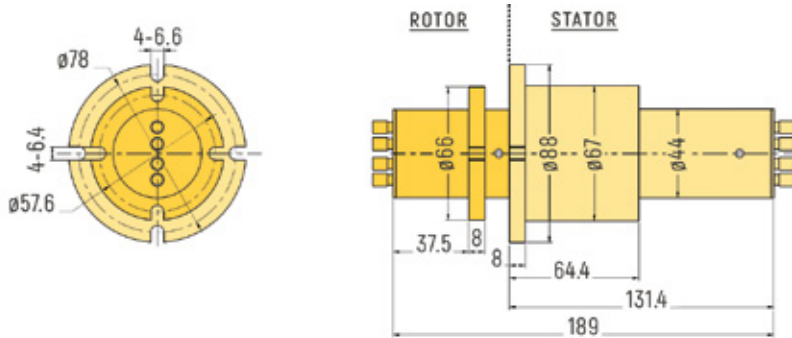

RX-LW0251 - 1 Channel

RX-LW0331 - 1 Channel

RX-LW0561 - 1 Channel

RX-LW0861 - 1 Channel

FIBER OPTICAL / FORJ

DIMENSIONS (in mm)

RX-LW0512 - 2 Channels

RX-LW0672-A - 2 Channels

RX-LW0672-B - 2 Channels

RX-LW1192 - 2 Channels

FIBER OPTICAL / FORJ

DIMENSIONS (in mm)

RX-LW0514 - 4 Channels

RX-LW0674-A - 4 Channels

RX-LW0674-B - 4 Channels

RX-LW1194 - 4 Channels

FIBER OPTICAL / FORJ

DIMENSIONS (in mm)

RX-LW0516 - 6 Channels

RX-LW0676 - 6 Channels

RX-LW1196 - 6 Channels

FIBER OPTICAL / FORJ

DIMENSIONS (in mm)

RX-LW0608 - 8 Channels