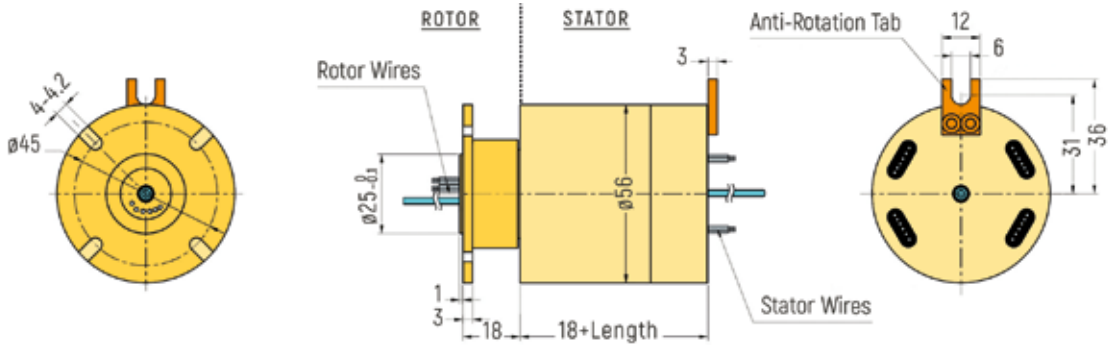

FIBER OPTICAL / FORJ

1 Channel	p.1	6 Channels	p.5
2 Channels	p.3	8 Channels	p.6
4 Channels	p.4		

DIMENSIONS (in mm)

RX-LW0071 - 1 Channel

RX-LW0101 - 1 Channel

RX-LW0131 - 1 Channel

FIBER OPTICAL / FORJ

DIMENSIONS (in mm)

RX-LW0251 - 1 Channel

RX-LW0331 - 1 Channel

RX-LW0561 - 1 Channel

RX-LW0861 - 1 Channel

FIBER OPTICAL / FORJ

DIMENSIONS (in mm)

RX-LW0512 - 2 Channels

RX-LW0672-A - 2 Channels

RX-LW0672-B - 2 Channels

RX-LW1192 - 2 Channels

FIBER OPTICAL / FORJ

DIMENSIONS (in mm)

RX-LW0514 - 4 Channels

RX-LW0674-A - 4 Channels

RX-LW0674-B - 4 Channels

RX-LW1194 - 4 Channels

FIBER OPTICAL / FORJ

DIMENSIONS (in mm)

RX-LW0516 - 6 Channels

RX-LW0676 - 6 Channels

RX-LW1196 - 6 Channels

FIBER OPTICAL / FORJ

DIMENSIONS (in mm)

RX-LW0608 - 8 Channels