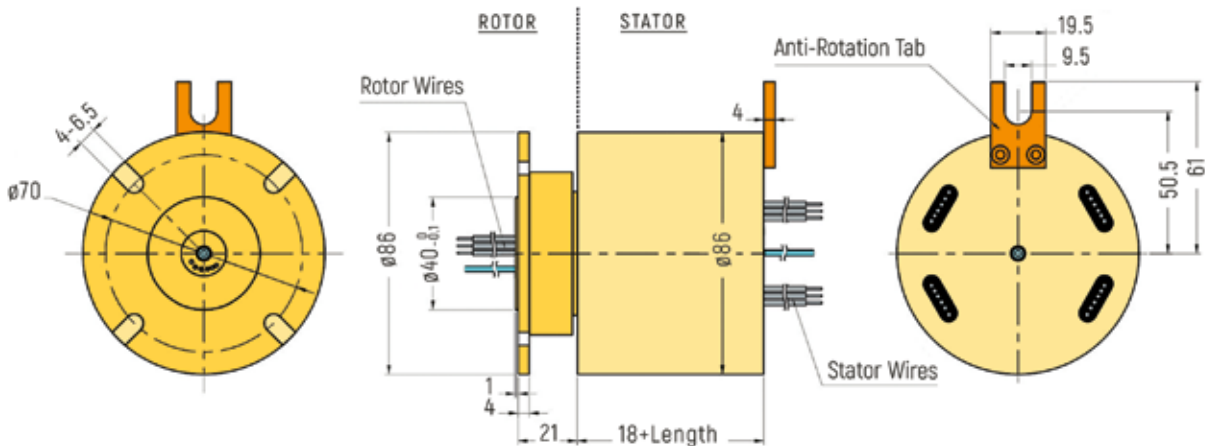

RX-LW0251 - 1 Channel

RX-LW0331 - 1 Channel

RX-LW0561 - 1 Channel

RX-LW0861 - 1 Channel

FIBER OPTICAL / FORJ

DIMENSIONS (in mm)

RX-LW0512 - 2 Channels

RX-LW0672-A - 2 Channels

RX-LW0672-B - 2 Channels

RX-LW1192 - 2 Channels

FIBER OPTICAL / FORJ

DIMENSIONS (in mm)

RX-LW0514 - 4 Channels

RX-LW0674-A - 4 Channels

RX-LW0674-B - 4 Channels

RX-LW1194 - 4 Channels

FIBER OPTICAL / FORJ

DIMENSIONS (in mm)

RX-LW0516 - 6 Channels

RX-LW0676 - 6 Channels

RX-LW1196 - 6 Channels

FIBER OPTICAL / FORJ

DIMENSIONS (in mm)

RX-LW0608 - 8 Channels