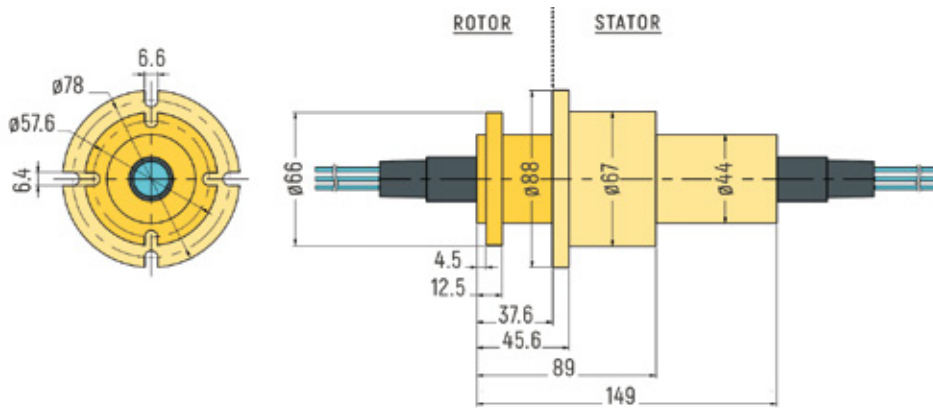

RX-LW0672-B - 2 Channels

RX-LW1192 - 2 Channels

FIBER OPTICAL / FORJ

DIMENSIONS (in mm)

RX-LW0514 - 4 Channels

RX-LW0674-A - 4 Channels

RX-LW0674-B - 4 Channels

RX-LW1194 - 4 Channels

FIBER OPTICAL / FORJ

DIMENSIONS (in mm)

RX-LW0516 - 6 Channels

RX-LW0676 - 6 Channels

RX-LW1196 - 6 Channels

FIBER OPTICAL / FORJ

DIMENSIONS (in mm)

RX-LW0608 - 8 Channels

RX-LW0678 - 8 Channels

RX-LW1198 - 8 Channels