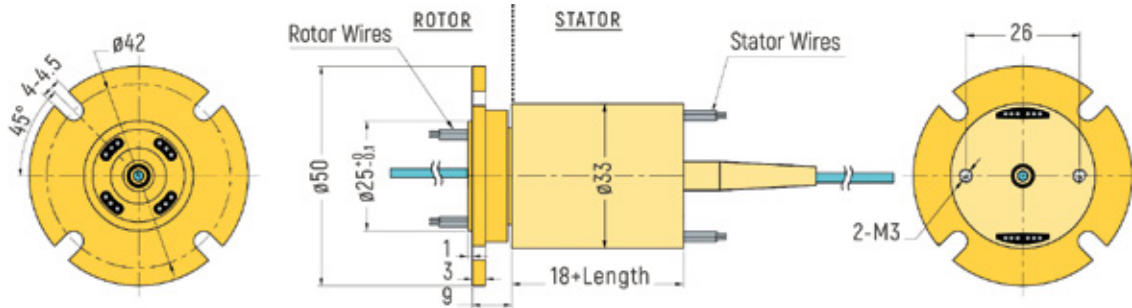

FIBER OPTICAL / FORJ

1 Channel	p.1	6 Channels	p.5
2 Channels	p.3	8 Channels	p.6
4 Channels	p.4		

DIMENSIONS (in mm)

RX-LW0071 - 1 Channel

RX-LW0101 - 1 Channel

RX-LW0131 - 1 Channel

FIBER OPTICAL / FORJ

DIMENSIONS (in mm)

RX-LW0251 - 1 Channel

RX-LW0331 - 1 Channel

RX-LW0561 - 1 Channel

RX-LW0861 - 1 Channel

FIBER OPTICAL / FORJ

DIMENSIONS (in mm)

RX-LW0512 - 2 Channels

RX-LW0672-A - 2 Channels

RX-LW0672-B - 2 Channels

RX-LW1192 - 2 Channels

FIBER OPTICAL / FORJ

DIMENSIONS (in mm)

RX-LW0514 - 4 Channels

RX-LW0674-A - 4 Channels

RX-LW0674-B - 4 Channels

RX-LW1194 - 4 Channels

FIBER OPTICAL / FORJ

DIMENSIONS (in mm)

RX-LW0516 - 6 Channels

RX-LW0676 - 6 Channels

RX-LW1196 - 6 Channels

FIBER OPTICAL / FORJ

DIMENSIONS (in mm)

RX-LW0608 - 8 Channels