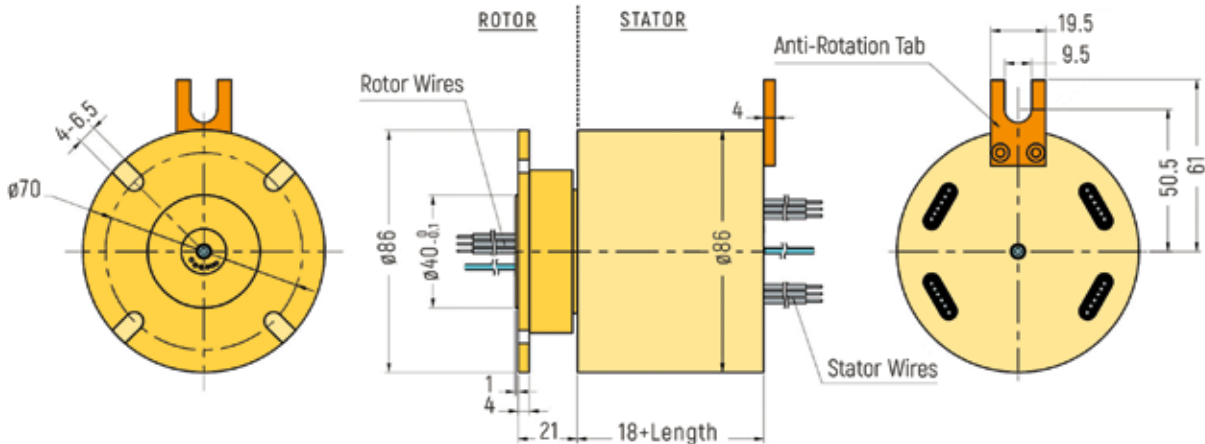

RX-LW0251 - 1 Channel

RX-LW0331 - 1 Channel

RX-LW0561 - 1 Channel

RX-LW0861 - 1 Channel

FIBER OPTICAL / FORJ

DIMENSIONS (in mm)

RX-LW0512 - 2 Channels

RX-LW0672-A - 2 Channels

RX-LW0672-B - 2 Channels

RX-LW1192 - 2 Channels

FIBER OPTICAL / FORJ

DIMENSIONS (in mm)

RX-LW0514 - 4 Channels

RX-LW0674-A - 4 Channels

RX-LW0674-B - 4 Channels

RX-LW1194 - 4 Channels

FIBER OPTICAL / FORJ

DIMENSIONS (in mm)

RX-LW0516 - 6 Channels

RX-LW0676 - 6 Channels

RX-LW1196 - 6 Channels

FIBER OPTICAL / FORJ

DIMENSIONS (in mm)

RX-LW0608 - 8 Channels