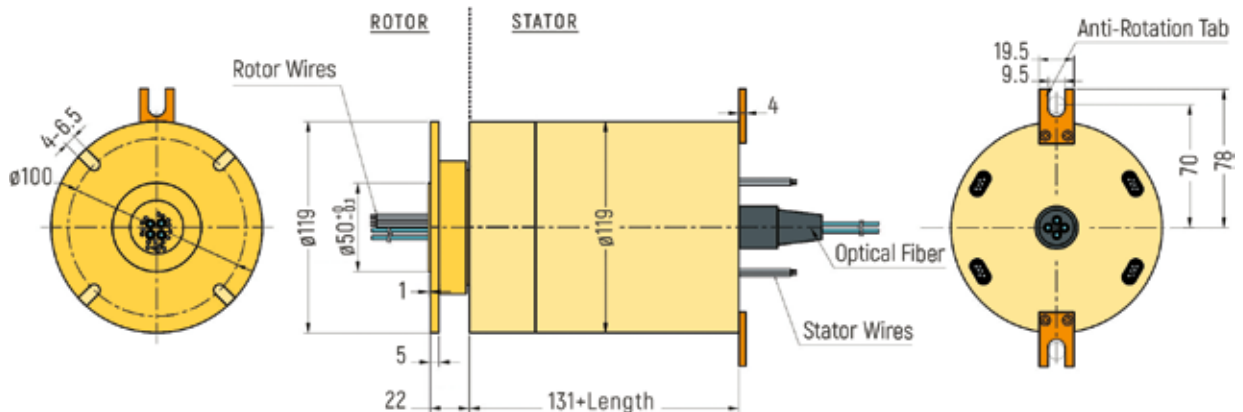

FIBER OPTICAL / FORJ

1 Channel	p.1	6 Channels	p.5
2 Channels	p.3	8 Channels	p.6
4 Channels	p.4		

DIMENSIONS (in mm)

RX-LW0071 - 1 Channel

RX-LW0101 - 1 Channel

RX-LW0131 - 1 Channel

FIBER OPTICAL / FORJ

DIMENSIONS (in mm)

RX-LW0251 - 1 Channel

RX-LW0331 - 1 Channel

RX-LW0561 - 1 Channel

RX-LW0861 - 1 Channel

FIBER OPTICAL / FORJ

DIMENSIONS (in mm)

RX-LW0512 - 2 Channels

RX-LW0672-A - 2 Channels

RX-LW0672-B - 2 Channels

RX-LW1192 - 2 Channels

FIBER OPTICAL / FORJ

DIMENSIONS (in mm)

RX-LW0514 - 4 Channels

RX-LW0674-A - 4 Channels

RX-LW0674-B - 4 Channels

RX-LW1194 - 4 Channels

FIBER OPTICAL / FORJ

DIMENSIONS (in mm)

RX-LW0516 - 6 Channels

RX-LW0676 - 6 Channels

RX-LW1196 - 6 Channels

FIBER OPTICAL / FORJ

DIMENSIONS (in mm)

RX-LW0608 - 8 Channels