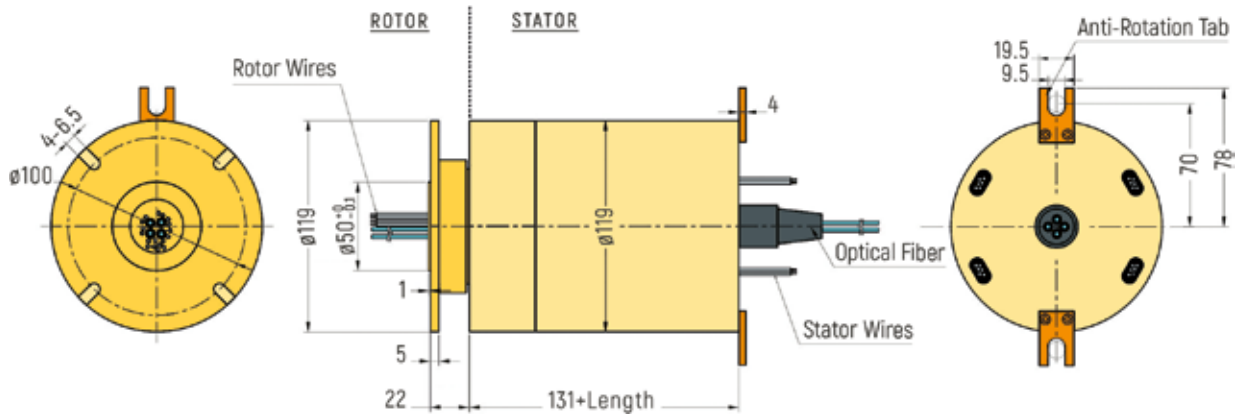

FIBER OPTICAL / FORJ

1 Channel	p.1	6 Channels	p.5
2 Channels	p.3	8 Channels	p.6
4 Channels	p.4		

DIMENSIONS (in mm)

RX-LW0071 - 1 Channel

RX-LW0101 - 1 Channel

RX-LW0131 - 1 Channel

FIBER OPTICAL / FORJ

DIMENSIONS (in mm)

RX-LW0251 - 1 Channel

RX-LW0331 - 1 Channel

RX-LW0561 - 1 Channel

RX-LW0861 - 1 Channel

FIBER OPTICAL / FORJ

DIMENSIONS (in mm)

RX-LW0512 - 2 Channels

RX-LW0672-A - 2 Channels

RX-LW0672-B - 2 Channels

RX-LW1192 - 2 Channels

FIBER OPTICAL / FORJ

DIMENSIONS (in mm)

RX-LW0514 - 4 Channels

RX-LW0674-A - 4 Channels

RX-LW0674-B - 4 Channels

RX-LW1194 - 4 Channels

FIBER OPTICAL / FORJ

DIMENSIONS (in mm)

RX-LW0516 - 6 Channels

RX-LW0676 - 6 Channels

RX-LW1196 - 6 Channels

FIBER OPTICAL / FORJ

DIMENSIONS (in mm)

RX-LW0608 - 8 Channels