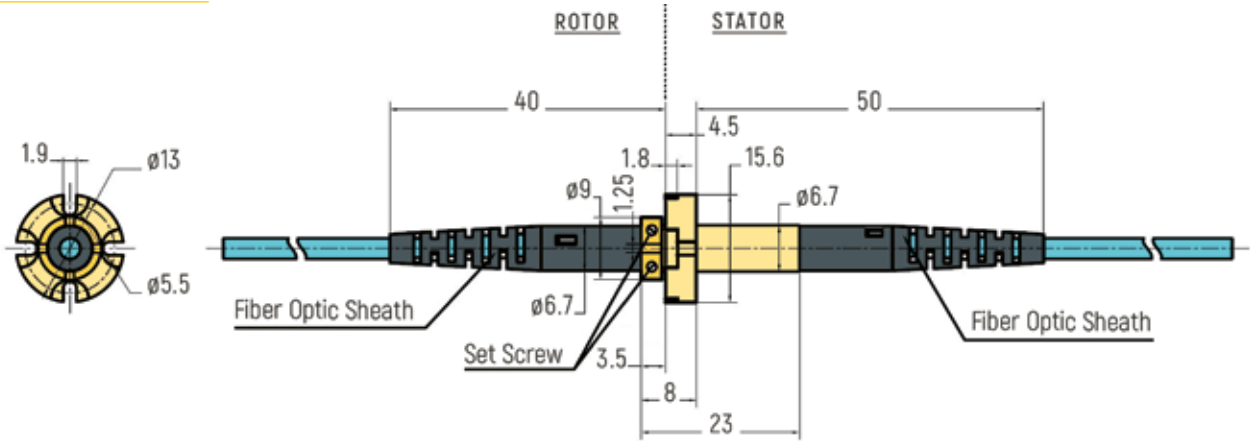

FIBER OPTICAL / FORJ

1 Channel	p.1	6 Channels	p.5
2 Channels	p.3	8 Channels	p.6
4 Channels	p.4		

DIMENSIONS (in mm)

RX-LW0071 - 1 Channel

RX-LW0101 - 1 Channel

RX-LW0131 - 1 Channel

FIBER OPTICAL / FORJ

DIMENSIONS (in mm)

RX-LW0251 - 1 Channel

RX-LW0331 - 1 Channel

RX-LW0561 - 1 Channel

RX-LW0861 - 1 Channel

FIBER OPTICAL / FORJ

DIMENSIONS (in mm)

RX-LW0512 - 2 Channels

RX-LW0672-A - 2 Channels

RX-LW0672-B - 2 Channels

RX-LW1192 - 2 Channels

FIBER OPTICAL / FORJ

DIMENSIONS (in mm)

RX-LW0514 - 4 Channels

RX-LW0674-A - 4 Channels

RX-LW0674-B - 4 Channels

RX-LW1194 - 4 Channels