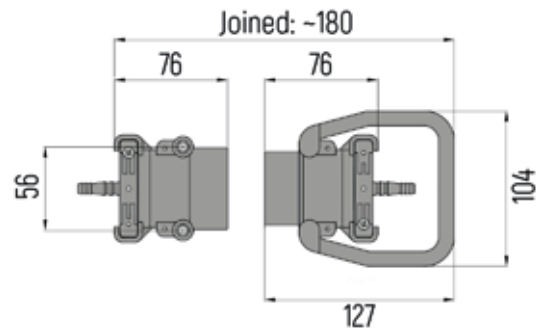

SERIES EUROPE

DIMENSIONS (in mm)

DIN 80A:

Height with mounted handle 44 mm

DIN 160A:

Height with mounted standard handle: 57 mm.
Height with mounted flat handle: 40,5 mm.

DIN 320A:

Height with mounted standard handle: 64 mm.
Height with mounted flat handle: 48 mm.