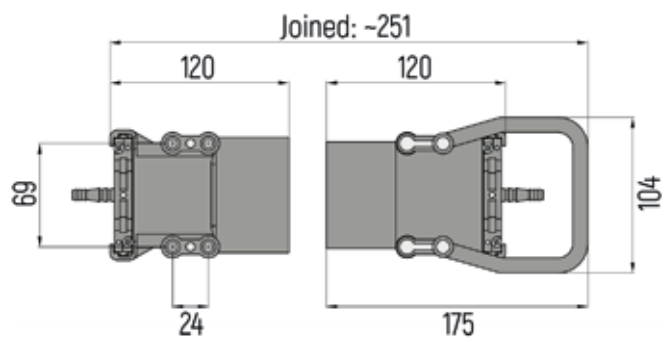

SERIES EUROPE

DIMENSIONS (in mm)

DIN 80A:

Height with mounted handle 44 mm

DIN 160A:

Height with mounted standard handle: 57 mm.
Height with mounted flat handle: 40,5 mm.

DIN 320A:

Height with mounted standard handle: 64 mm.
Height with mounted flat handle: 48 mm.