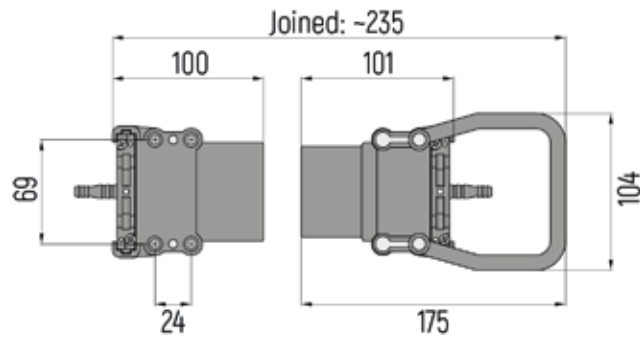

SERIES EUROPE

DIMENSIONS (in mm)

DIN 80A:

Height with mounted handle 44 mm

DIN 160A:

Height with mounted standard handle: 57 mm.
Height with mounted flat handle: 40,5 mm.

DIN 320A:

Height with mounted standard handle: 64 mm.
Height with mounted flat handle: 48 mm.