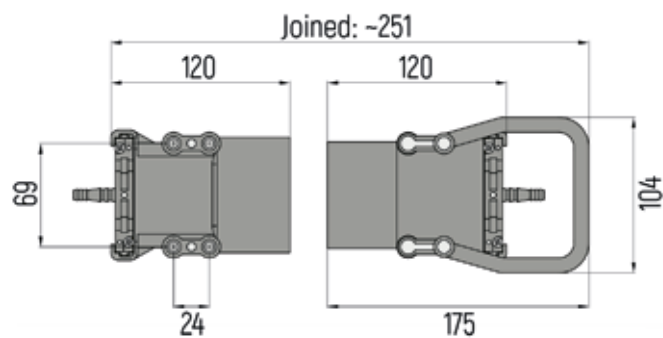

SERIES EUROPE

DIMENSIONS (in mm)

DIN 80A:

Height with mounted handle 44 mm

DIN 160A:

Height with mounted standard handle: 57 mm.
Height with mounted flat handle: 40,5 mm.

DIN 320A:

Height with mounted standard handle: 64 mm.
Height with mounted flat handle: 48 mm.