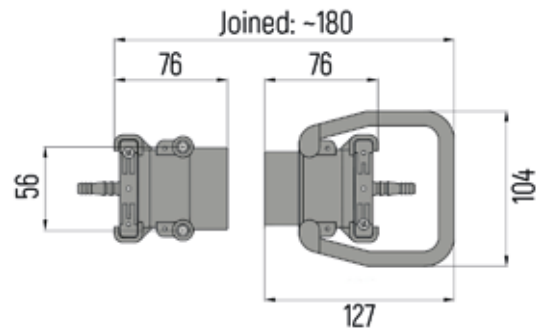

SERIES EUROPE

DIMENSIONS (in mm)

DIN 80A:

Height with mounted handle 44 mm

DIN 160A:

Height with mounted standard handle: 57 mm.
Height with mounted flat handle: 40,5 mm.

DIN 320A:

Height with mounted standard handle: 64 mm.
Height with mounted flat handle: 48 mm.