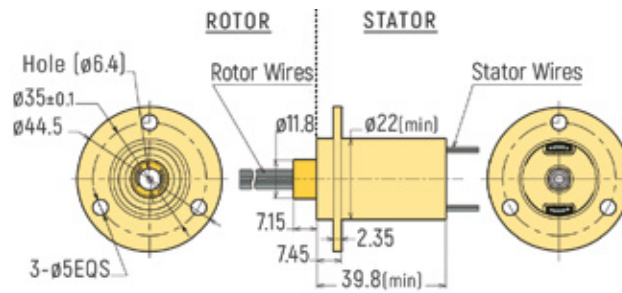

# CAPSULATED

**DIMENSIONS (in mm)**

RX-MIN16C - 30 Rings / 2A

RX-MIN16D - 30 Rings / 2A

RX-MIN20A - 12 Rings / 2A

RX-MIN22A - 3 Rings / 10A

# CAPSULATED

**DIMENSIONS (in mm)**

RX-MIN22B - 6 Rings / 2A

RX-MIN22C - 6 Rings / 2A

RX-MIN22D - 12 Rings / 2A

RX-MIN22E - 12 Rings / 2A

RX-MIN22F - 12 Rings / 2A

# CAPSULATED

**DIMENSIONS (in mm)**

RX-MIN22G - 12 Rings / 2A

RX-MIN22H - 12 Rings / 2A

RX-MIN22I - 12 Rings / 2A

RX-MIN22J - 12 Rings / 2A

RX-MIN22K - 12 Rings / 2A