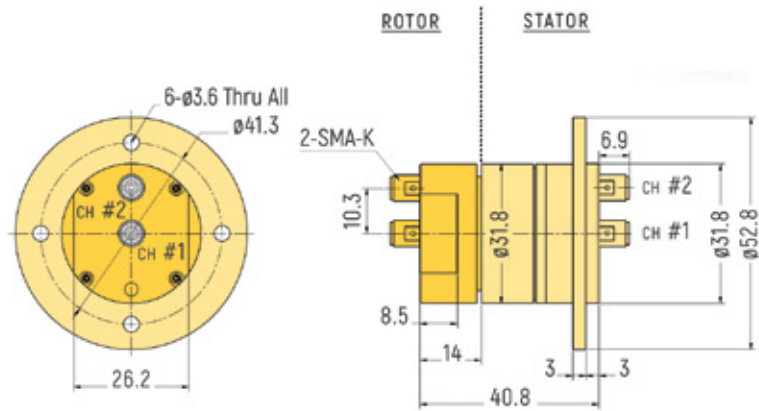

RX-HF0331 - 1 Channel

RX-HF0561 - 1 Channel

RX-HF0861 - 1 Channel

COAX

DIMENSIONS (in mm)

RX-HF0312 - 2 Channels

RX-HF0992 - 2 Channels

RX-HF0653 - 3 Channels

COAX

DIMENSIONS (in mm)

RX-HF0554 - 4 Channels