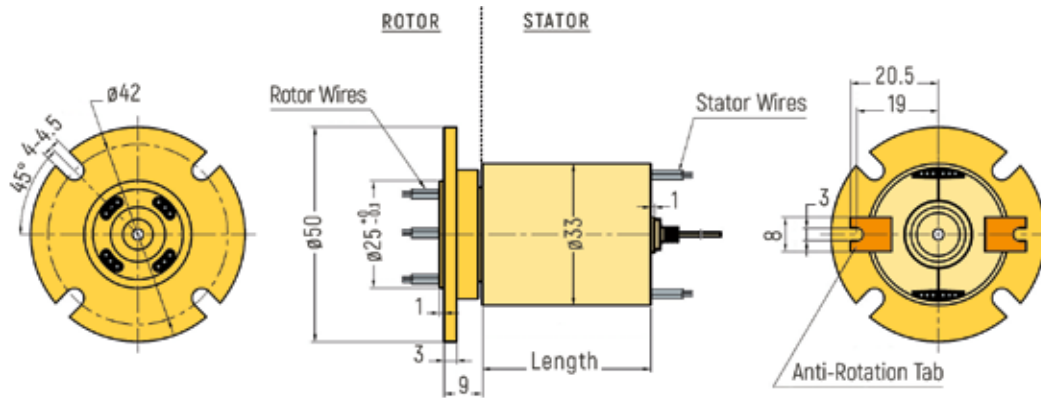

COAX

DIMENSIONS (in mm)

RX-HF0061 - 1 Channel

RX-HF0121 - 1 Channel

RX-HF0181 - 1 Channel

RX-HF0221 - 1 Channel

COAX

DIMENSIONS (in mm)

RX-HF0331 - 1 Channel

RX-HF0561 - 1 Channel

RX-HF0861 - 1 Channel

COAX

DIMENSIONS (in mm)

RX-HF0312 - 2 Channels

RX-HF0992 - 2 Channels

RX-HF0653 - 3 Channels

COAX

DIMENSIONS (in mm)

RX-HF0554 - 4 Channels