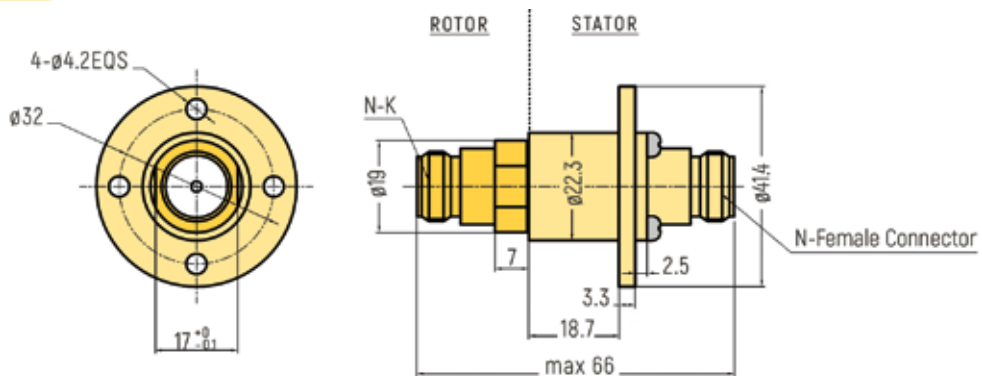

COAX

DIMENSIONS (in mm)

RX-HF0061 - 1 Channel

RX-HF0121 - 1 Channel

RX-HF0181 - 1 Channel

RX-HF0221 - 1 Channel

COAX

DIMENSIONS (in mm)

RX-HF0331 - 1 Channel

RX-HF0561 - 1 Channel

RX-HF0861 - 1 Channel

COAX

DIMENSIONS (in mm)

RX-HF0312 - 2 Channels

RX-HF0992 - 2 Channels

RX-HF0653 - 3 Channels

COAX

DIMENSIONS (in mm)

RX-HF0554 - 4 Channels