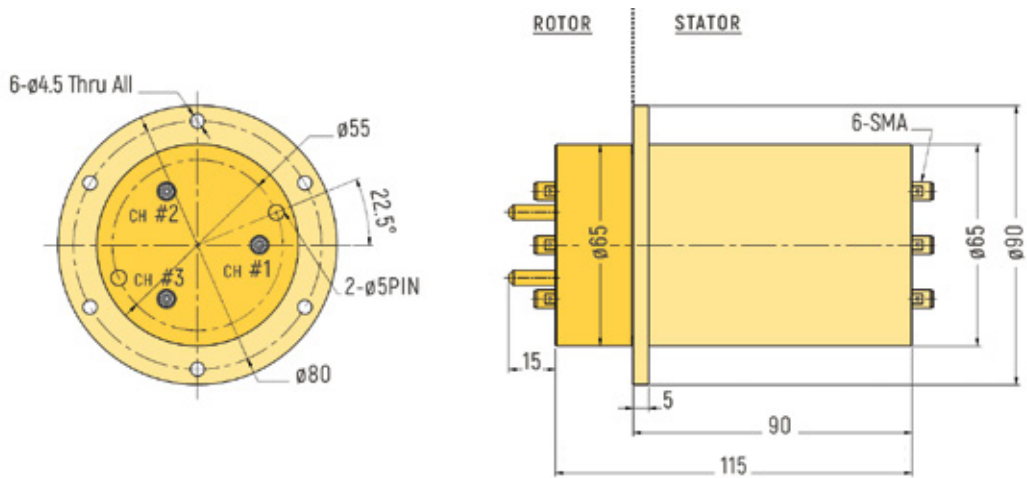

RX-HF0331 - 1 Channel

RX-HF0561 - 1 Channel

RX-HF0861 - 1 Channel

COAX

DIMENSIONS (in mm)

RX-HF0312 - 2 Channels

RX-HF0992 - 2 Channels

RX-HF0653 - 3 Channels

COAX

DIMENSIONS (in mm)

RX-HF0554 - 4 Channels