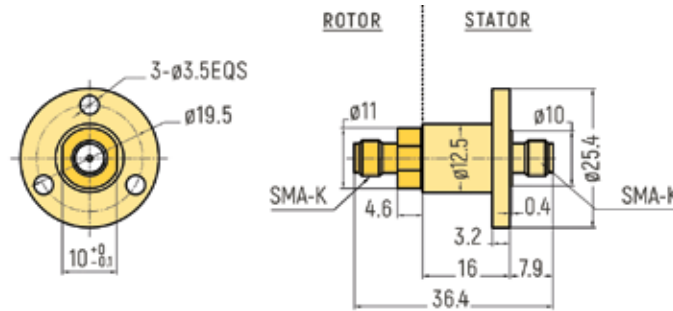

COAX

DIMENSIONS (in mm)

RX-HF0061 - 1 Channel

RX-HF0121 - 1 Channel

RX-HF0181 - 1 Channel

RX-HF0221 - 1 Channel

COAX

DIMENSIONS (in mm)

RX-HF0331 - 1 Channel

RX-HF0561 - 1 Channel

RX-HF0861 - 1 Channel

COAX

DIMENSIONS (in mm)

RX-HF0312 - 2 Channels

RX-HF0992 - 2 Channels

RX-HF0653 - 3 Channels

COAX

DIMENSIONS (in mm)

RX-HF0554 - 4 Channels