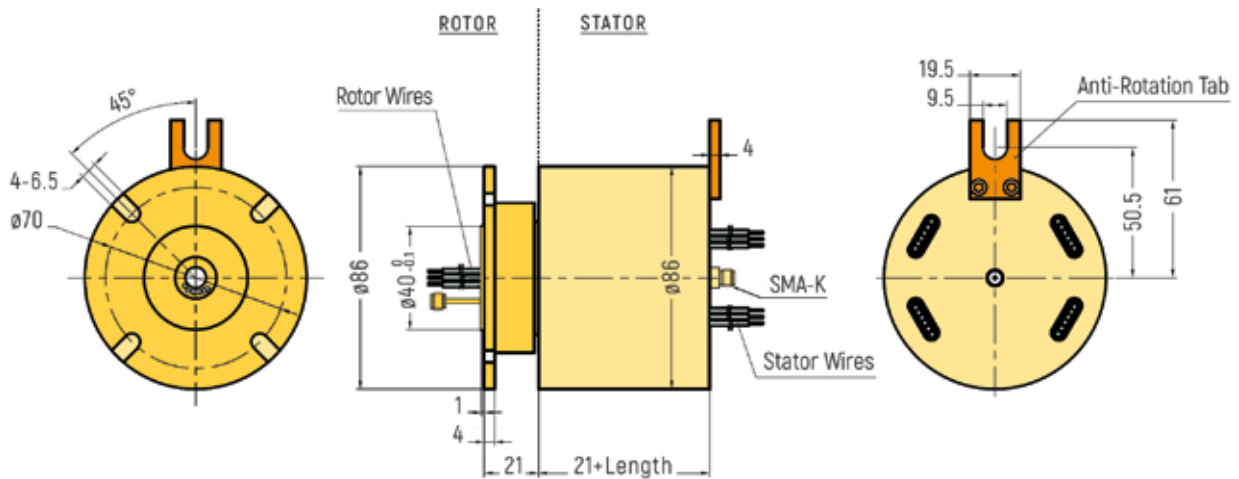

COAX

DIMENSIONS (in mm)

RX-HF0061 - 1 Channel

RX-HF0121 - 1 Channel

RX-HF0181 - 1 Channel

RX-HF0221 - 1 Channel

COAX

DIMENSIONS (in mm)

RX-HF0331 - 1 Channel

RX-HF0561 - 1 Channel

RX-HF0861 - 1 Channel

COAX

DIMENSIONS (in mm)

RX-HF0312 - 2 Channels

RX-HF0992 - 2 Channels

RX-HF0653 - 3 Channels

COAX

DIMENSIONS (in mm)

RX-HF0554 - 4 Channels